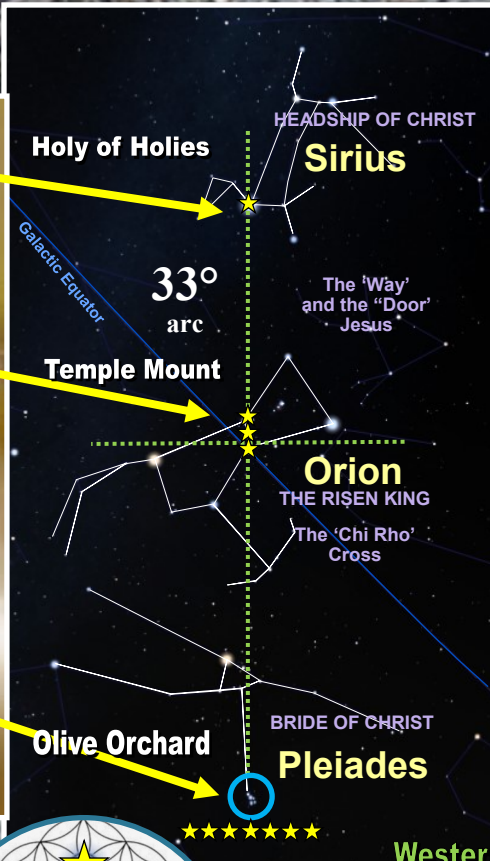

TEMPLE MOUNT STAR MAP

The purpose of this illustration is to suggest astronomically a cosmic map layout of the Temple Mount in Jerusalem. Taking the liberty to use heavy metaphoric inferences to a Biblical typology of the Church, this illustration seeks to show that there is an apparent cosmological correspondence to the Sirius-Orion-Pleiades alignment and pattern. This study suggests that the Temple Mount incorporates the motifs of the Sirius-Orion-Pleiades star map that compliments each other as the Male to Female typology as disclosed in the Bible, mainly the Bride and the Groom typology. This would be more specific of them being Jesus Christ and His Bride. If this cosmic pattern is plausible, then it would stand to reason as the Bible depicts Christ Jesus currently in Heaven interceding for the Church on Earth.

As for the mystery of the 7 Stars which you saw in My right hand, and the 7 Golden Lampstands: the 7 Stars are the Angels of the 7 Churches, and the 7 Lampstands are the 7 Churches. - Revelation 1:20

RISEN JESUS OF REVELATION
I AM the Bright and Morning Star

THE 7 CHURCHES OF ASIA

I Am the Aleph & Tav
I hold the 7 Stars in my Hand
I AM the Door
I AM the Way
I AM the Truth
JESUS

Tree-Flower of Life

I Am the Vine
I Am the Rose of Sharon
The Branch
The Root of Jesse
JESUS

The Temple Mount corresponds to the cosmology of the Sirius-Orion-Pleiades alignment. Holy of Holies, Temple Mount, olive orchard.

The Pleiades as a type of the Church and 7 stages of times. 'The Congregation of the Judge.'