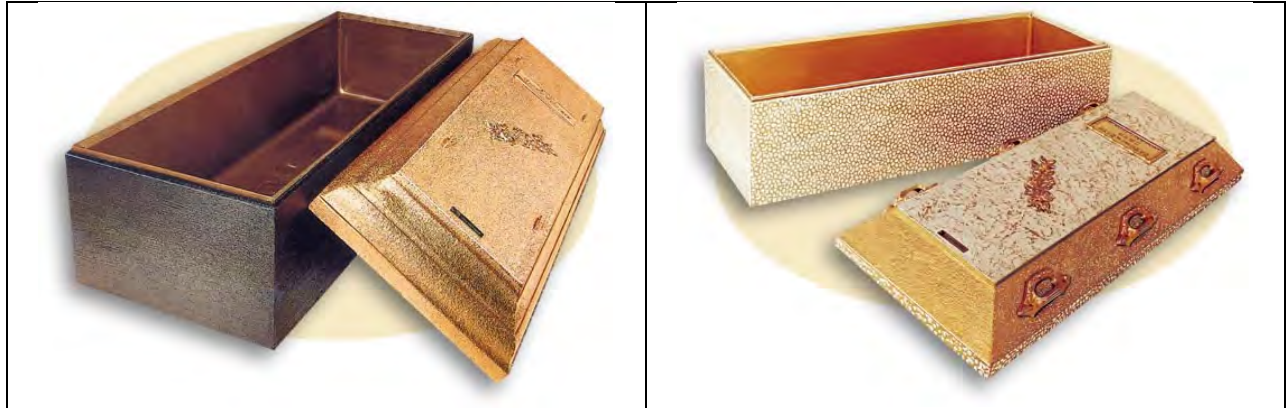

Protective Vaults

The Sentinel Rebar Re-enforced Concrete in choice of Copper or Silver exterior, lined with Strentex lining $895.00

The Vanguard Rebar Re-enforced Concrete Gold and White exterior, lined with Strentex lining $1,265.00