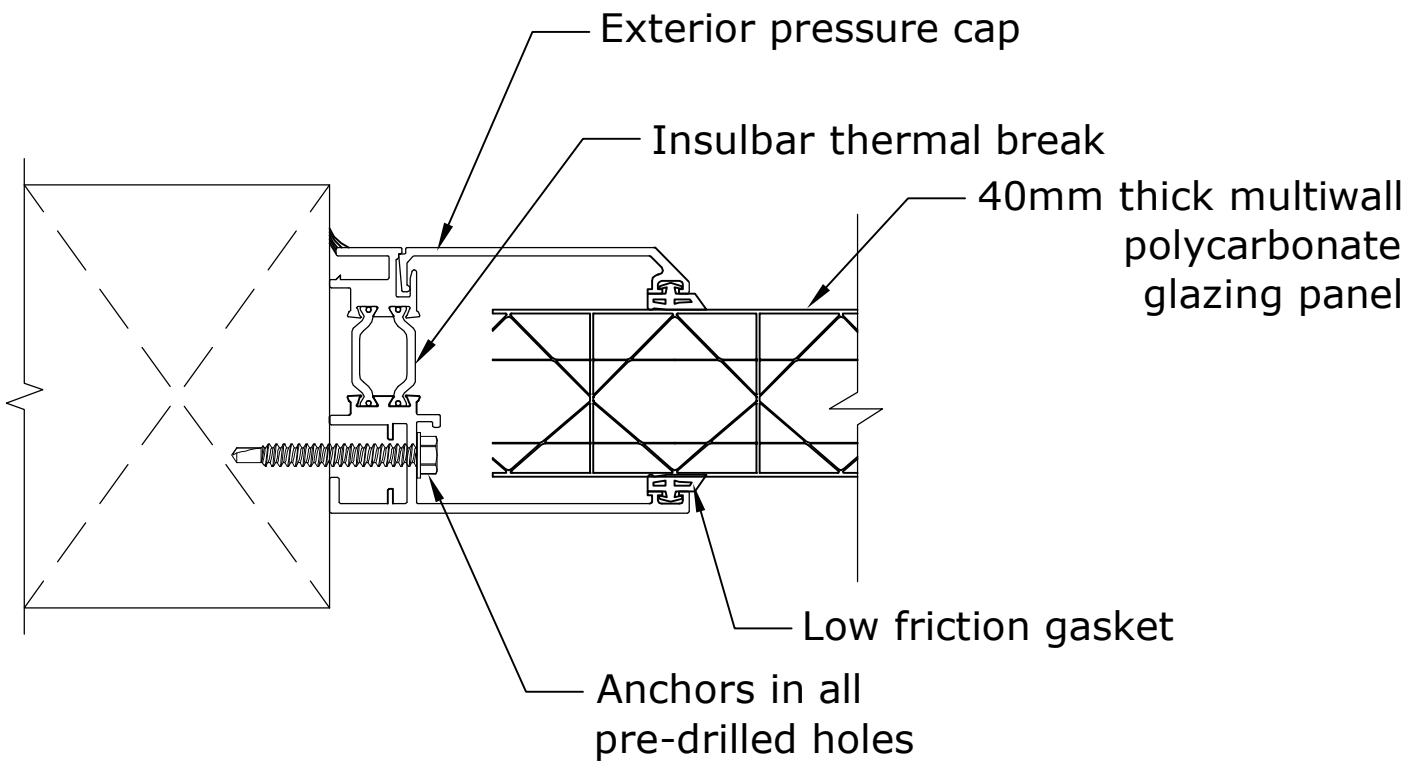

D-3

2 HEAD DETAIL
 D-4 SCALE: N.T.S.

Solutions in Polycarbonate
 407 Providence Drive, Medina, OH 44256
 330.416.3200 phone - 330.319.8820 fax

**SAS 40mm
 Widow Wall System
 Head Detail**

D-4

3 JAMB DETAIL
 D-5 SCALE: N.T.S.