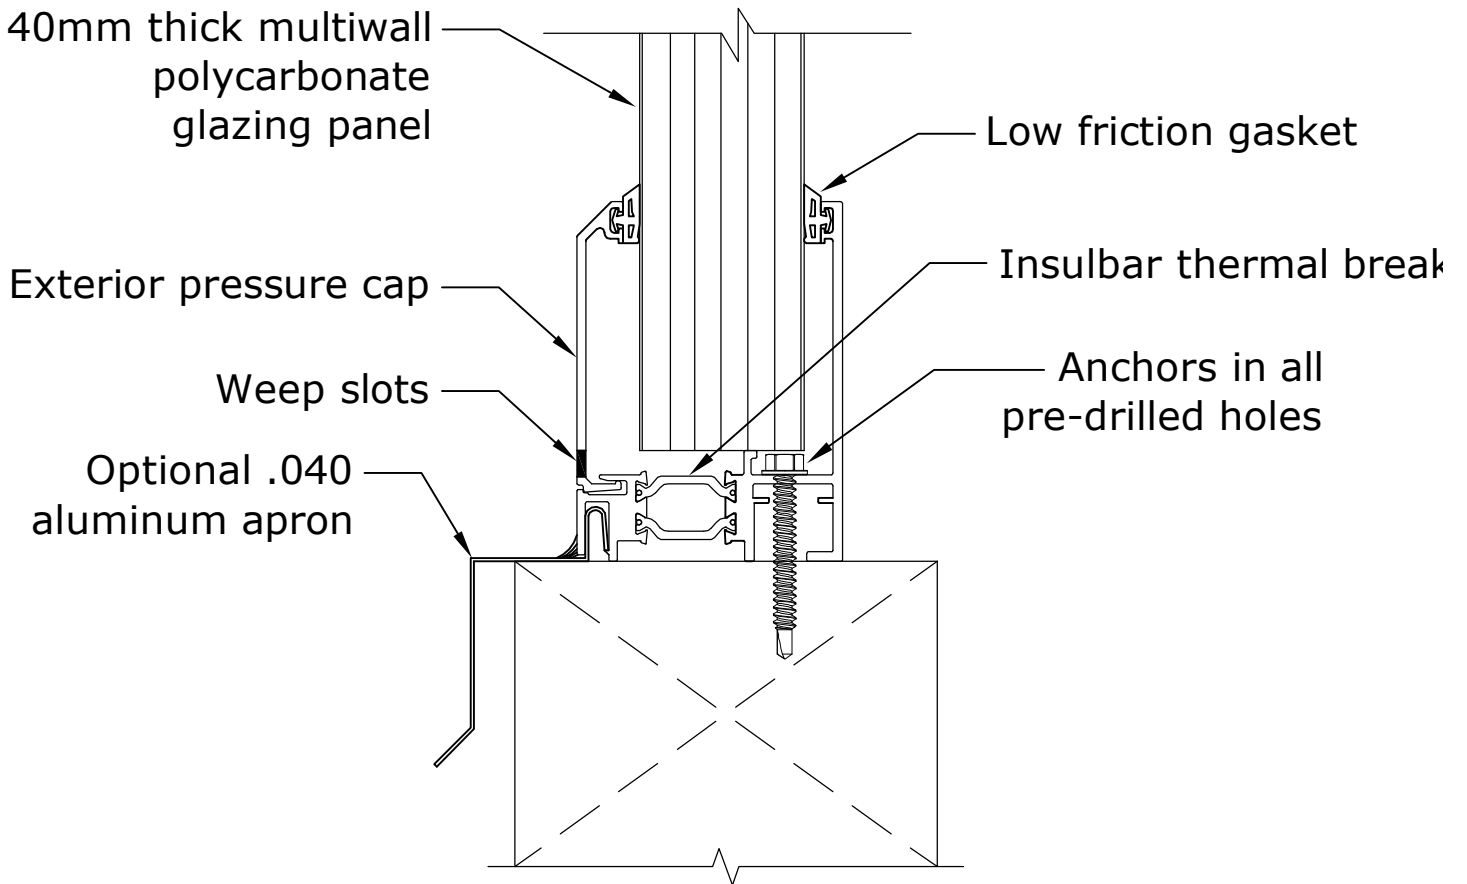

1A SILL DETAIL
D-3 SCALE: N.T.S.

Solutions in Polycarbonate
407 Providence Drive, Medina, OH 44256
330.416.3200 phone - 330.319.8820 fax

**SAS 40mm
Window Wall System
Sill Detail (Optional)**

D-3