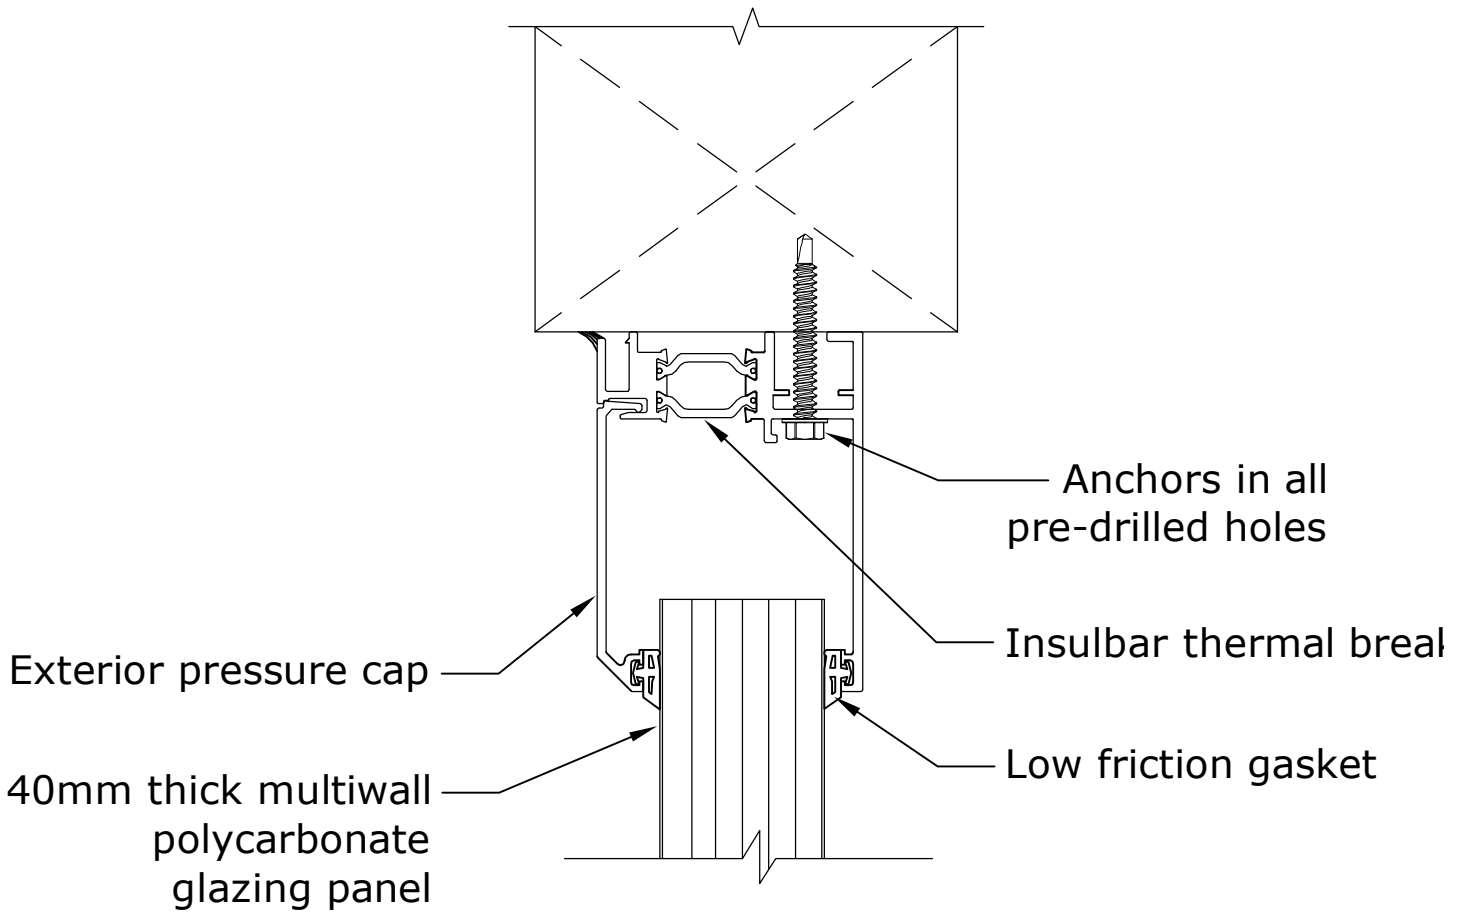

2 HEAD DETAIL
D-4 SCALE: N.T.S.

Solutions in Polycarbonate
407 Providence Drive, Medina, OH 44256
330.416.3200 phone - 330.319.8820 fax

**SAS 40mm
Widow Wall System
Head Detail**

D-4