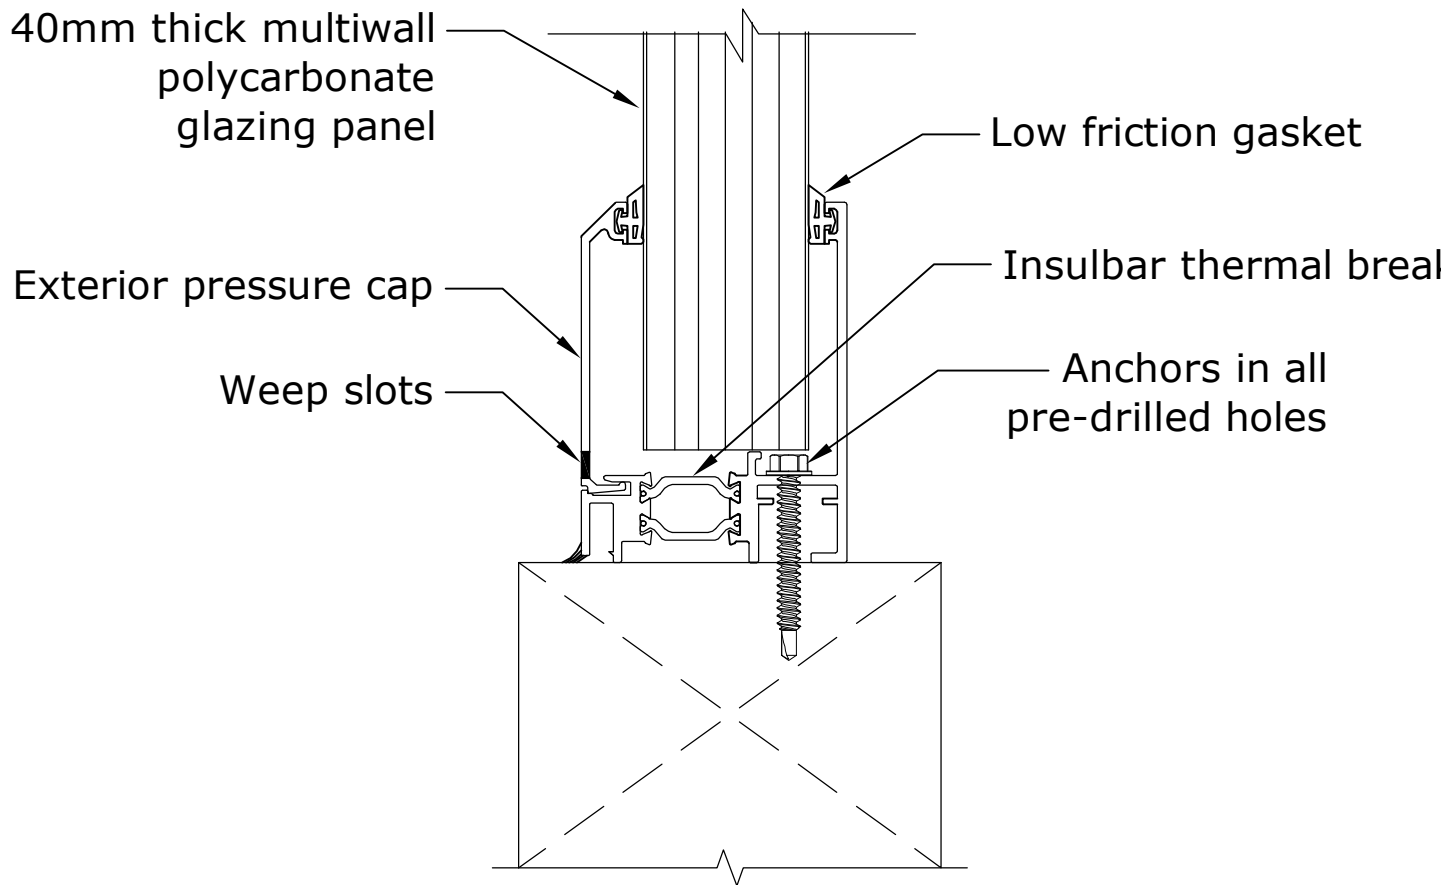

Solutions in Polycarbonate
 407 Providence Drive, Medina, OH 44256
 330.416.3200 phone - 330.319.8820 fax

**SAS 40mm
 Window Wall System
 Elevation**

D-1

1 SILL DETAIL
 D-2 SCALE: N.T.S.

Solutions in Polycarbonate
 407 Providence Drive, Medina, OH 44256
 330.416.3200 phone - 330.319.8820 fax