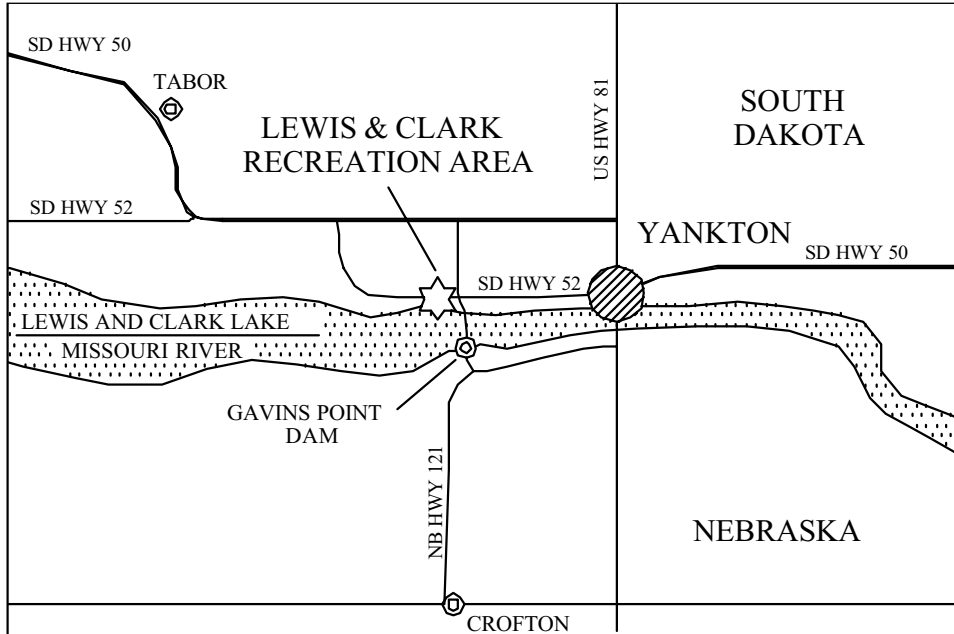

Location Map

Lewis & Clark Recreation Area

6 miles W of Yankton off SD 52

(605) 668-2985

South Dakota
State Parks
www.sdgfp.info/Parks