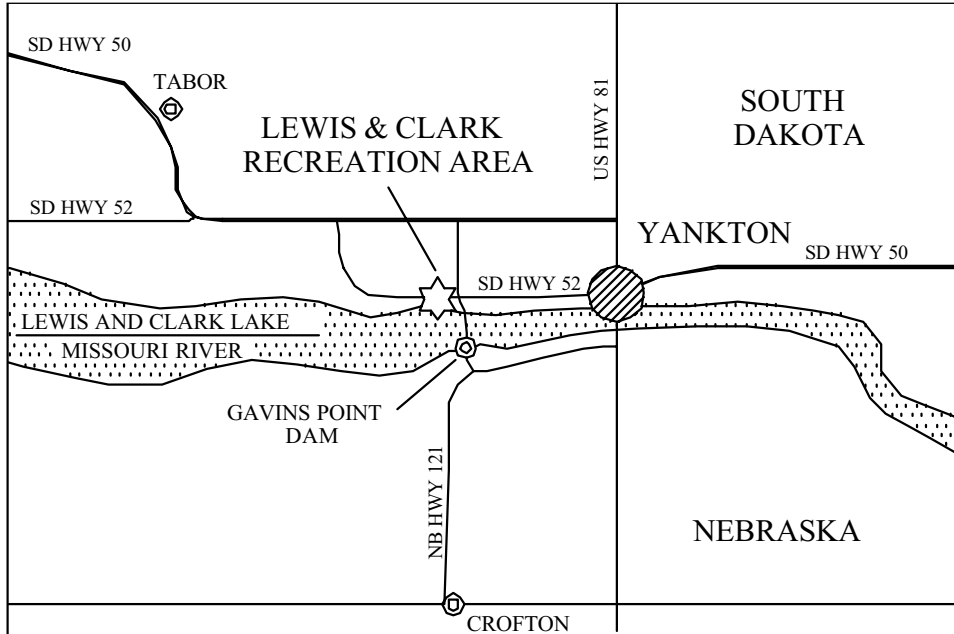

# Location Map

## Lewis & Clark Recreation Area

6 miles W of Yankton off SD 52

(605) 668-2985

*South Dakota*  
State Parks  
[www.sdgfp.info/Parks](http://www.sdgfp.info/Parks)