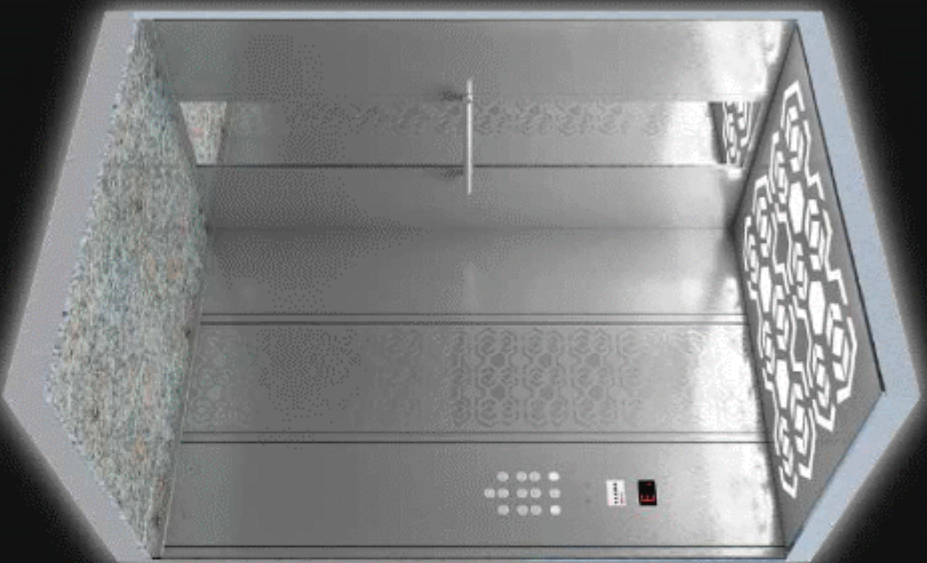

SIRIUS

Cabin Walls	Hairline Stainless Steel- Laminate Laminate (High Gloss)
Floor	Granite
Accessories	Hairline Stainless Steel

боковая стена	нержавеющая сталь Ламинаты (Специальные)
Пол	гранит
аксессуары	нержавеющая сталь

TAURUS

Cabin Walls

Hairline Stainless Steel

Floor

Granite

Accessories

Hairline Stainless Steel

Боковая стена

Нержавеющая сталь

Пол

гранит

аксессуары

нержавеющая сталь

A photograph showing the interior of an elevator. The walls are covered in a golden laminate with a decorative pattern. The floor is made of granite. The ceiling has a decorative pattern. The elevator is illuminated by warm lights.