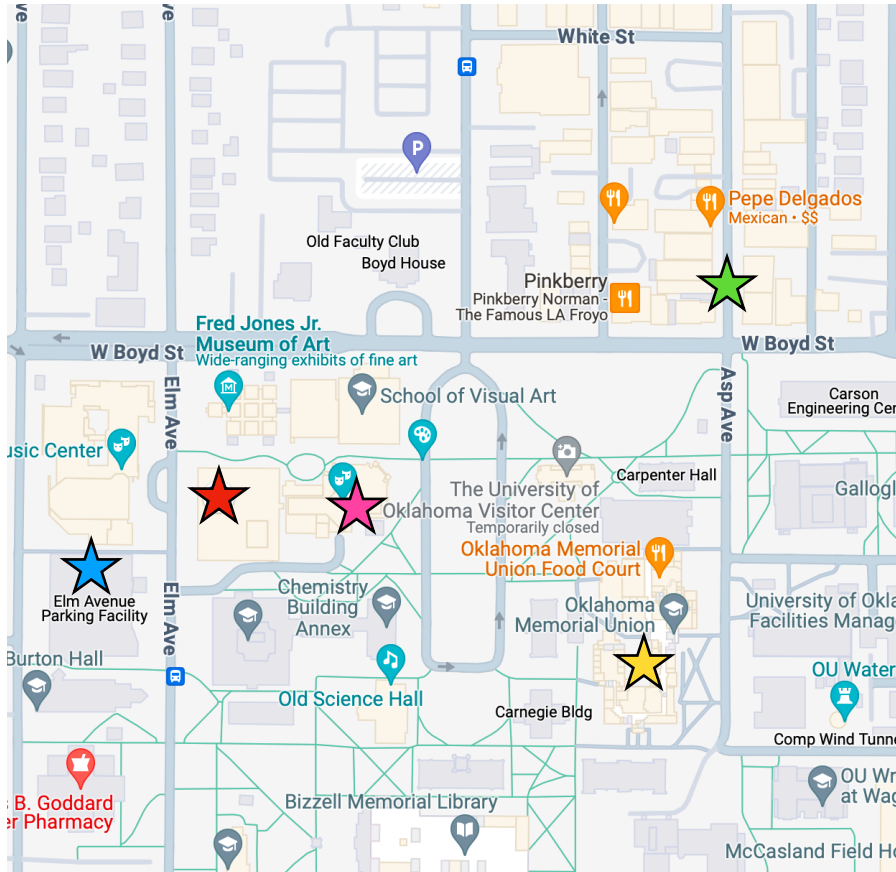

Various restaurants on
Campus Corner
down Asp Av
0.3-0.5 miles away

The Mont
1300 Classen Blvd,
Norman, OK 73071
0.7 miles away
(405)329-3330

Victoria's Pasta Shop
215 E Main St,
Norman, OK 73069
1.1 miles away
(405)329-0377

La Baguette Bakery & Cafe
2100 W Main St,
Norman, OK 73069
1.9 miles away
(405)329-5822

Bad Daddys Burger Bar
2050 24th Ave NW #100,
Norman, OK 73069
4.2 miles away
(405)561-1067

SWEET TREATS:

Pinkberry
323 W Boyd St,
Norman, OK 73069
0.3 miles away
(405)857-9213

Hobby Lobby
2417 W Main St,
Norman, OK 73069
2.4 miles away
(405)366-7783

Walmart Supercenter
333 N Interstate Dr,
Norman, OK 73069
2.9 miles away
(405)329-4000

Homeland
2600 W Robinson St,
Norman, OK 73069
3.3 miles away
(405)360-9701

Target
1400 24th Ave NW,
Norman, OK 73069
3.7 miles away
(405)253-3003

Michaels
2040 24th Ave NW,
Norman, OK 73069
5.4 miles away
(405)329-1665

MAP:

-  Fine Arts Center (FAC)
-  Reynolds Performing Arts Center (RPAC)
-  Parking
-  Student Union
-  Campus Corner