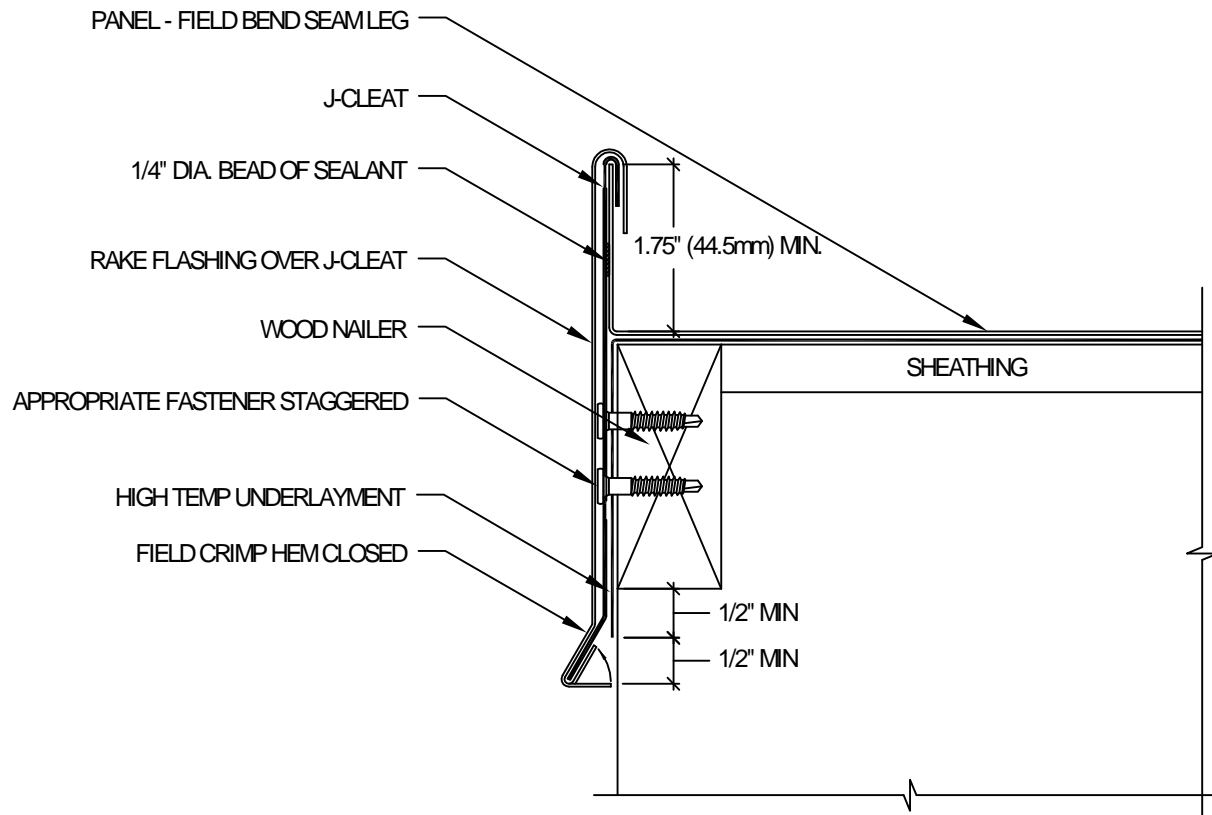

RAKE EDGE - 5

RK-5

Temple Architectural Products
638 Moore Rd
Avon Lake, OH 44012

Phone: (216) 440-3595
Alternate: (330) 348-3983
Fax: (440) 653-9883

1) Temple Architectural Products provides generic details for estimating purposes only and assumes no liability for the weather-tight integrity of these details.
2) Wood nailer or blocking must be installed to meet applicable building codes and/or support 200 LB load in any given direction per linear foot.