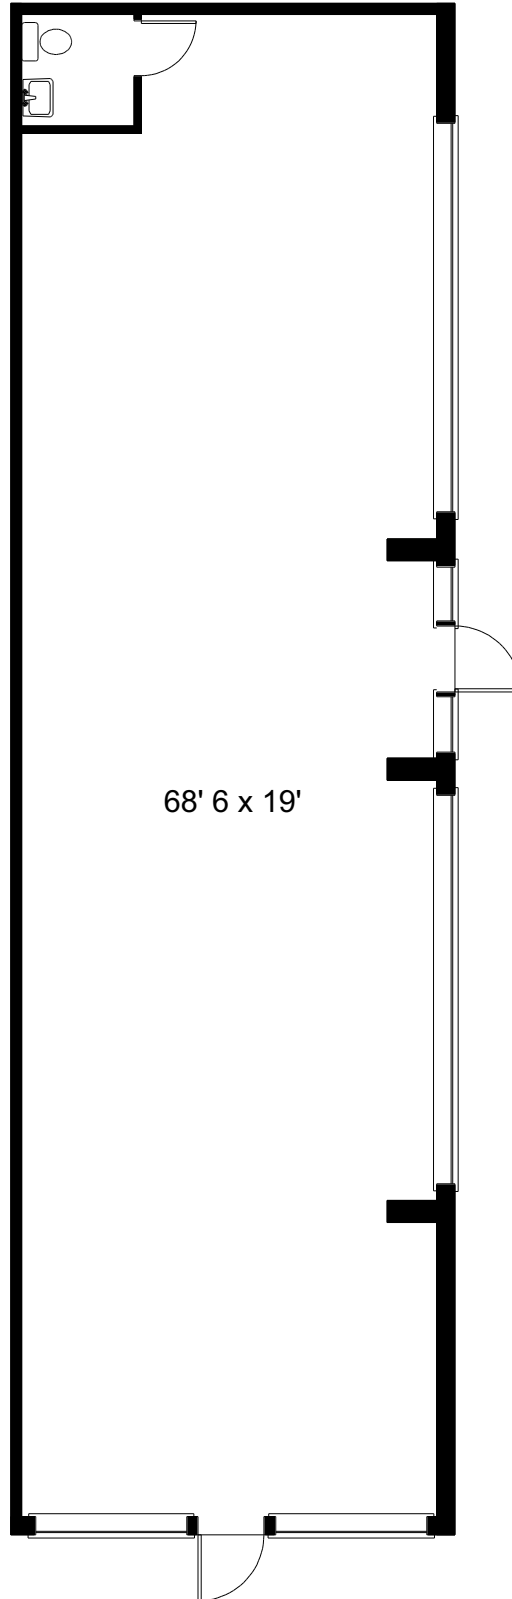

4105 TAMIAMI TRAIL EAST
NAPLES, FL

TOTAL AREA 1392 sq. ft.