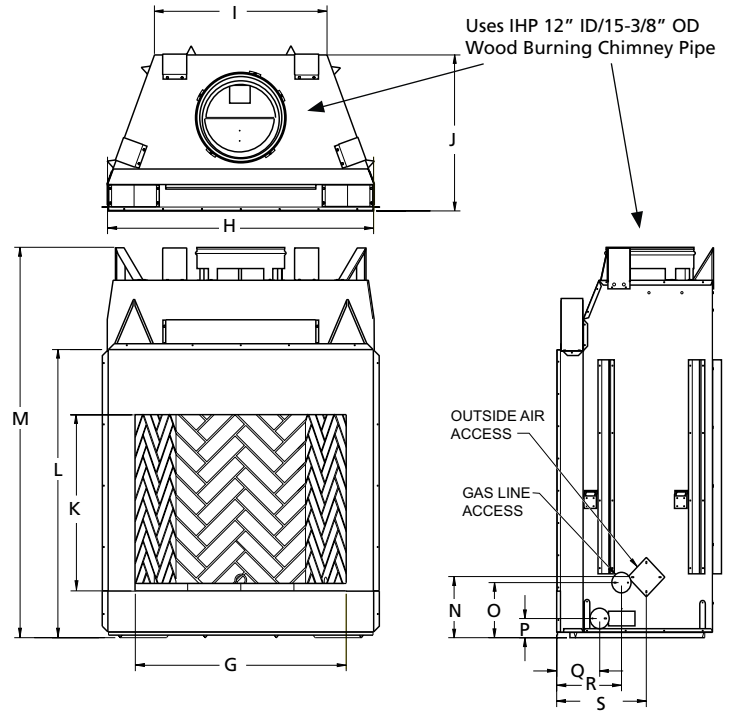

FLAT WALL FRAMING SPECIFICATIONS

	WRT4536	WRT4542	WRT4550
A	67-1/8"	67-1/8"	67-1/8"
B	45-1/4"	51-1/4"	59"
C	28-1/4"	30-1/8"	30-1/8"

CORNER FRAMING SPECIFICATIONS

	WRT4536	WRT4542	WRT4550
D	45-1/4"	51-1/4"	59-1/4"
E	86-1/2"	92"	100"
F	61"	65"	71"

APPLIANCE SPECIFICATIONS

	WRT4536	WRT4542	WRT4550
G	36"	42"	50"
H	45-1/8"	51-1/8"	59-1/8"
I	29"	30-1/2"	38-1/2"
J	26-5/8"	29"	29"
K	30"	30"	30"
L	49"	49"	49"
M	67"	67"	67"
N	10-1/2"	10-1/2"	10-1/2"
O	9-1/2"	9-1/2"	9-1/2"
P	3-1/2"	3-1/2"	3-1/2"
Q	7-1/4"	8-1/2"	8-1/2"
R	11"	13"	13"
S	15-1/4"	17"	17"