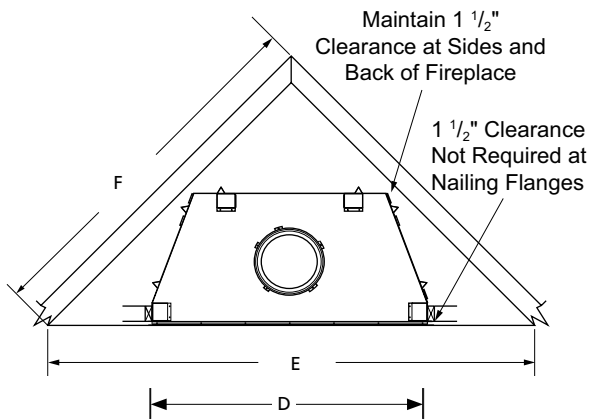

FLAT WALL FRAMING SPECIFICATIONS

	WRT4536	WRT4542	WRT4550
A	67-1/8"	67-1/8"	67-1/8"
B	45-1/4"	51-1/4"	59"
C	28-1/4"	30-1/8"	30-1/8"

CORNER FRAMING SPECIFICATIONS

	WRT4536	WRT4542	WRT4550
D	45-1/4"	51-1/4"	59-1/4"
E	86-1/2"	92"	100"
F	61"	65"	71"

APPLIANCE SPECIFICATIONS

	WRT4536	WRT4542	WRT4550
G	36"	42"	50"
H	45-1/8"	51-1/8"	59-1/8"
I	29"	30-1/2"	38-1/2"
J	26-5/8"	29"	29"
K	30"	30"	30"
L	49"	49"	49"
M	67"	67"	67"
N	10-1/2"	10-1/2"	10-1/2"
O	9-1/2"	9-1/2"	9-1/2"
P	3-1/2"	3-1/2"	3-1/2"
Q	7-1/4"	8-1/2"	8-1/2"
R	11"	13"	13"
S	15-1/4"	17"	17"