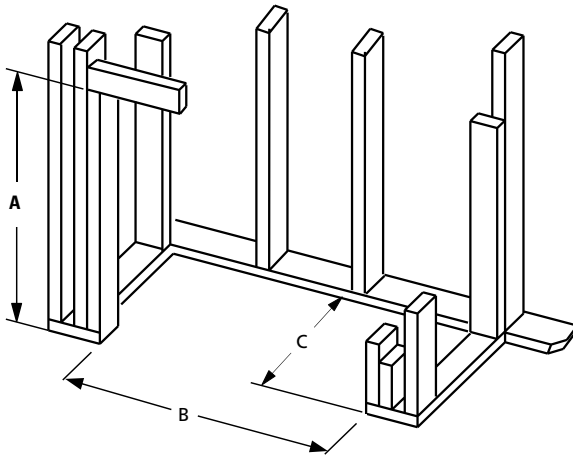

FLAT WALL FRAMING SPECIFICATIONS

	WRT4536	WRT4542	WRT4550
A	67-1/8"	67-1/8"	67-1/8"
B	45-1/4"	51-1/4"	59"
C	28-1/4"	30-1/8"	30-1/8"

CORNER FRAMING SPECIFICATIONS

	WRT4536	WRT4542	WRT4550
D	45-1/4"	51-1/4"	59-1/4"
E	86-1/2"	92"	100"
F	61"	65"	71"

APPLIANCE SPECIFICATIONS

	WRT4536	WRT4542	WRT4550
G	36"	42"	50"
H	45-1/8"	51-1/8"	59-1/8"
I	29"	30-1/2"	38-1/2"
J	26-5/8"	29"	29"
K	30"	30"	30"
L	49"	49"	49"
M	67"	67"	67"
N	10-1/2"	10-1/2"	10-1/2"
O	9-1/2"	9-1/2"	9-1/2"
P	3-1/2"	3-1/2"	3-1/2"
Q	7-1/4"	8-1/2"	8-1/2"
R	11"	13"	13"
S	15-1/4"	17"	17"