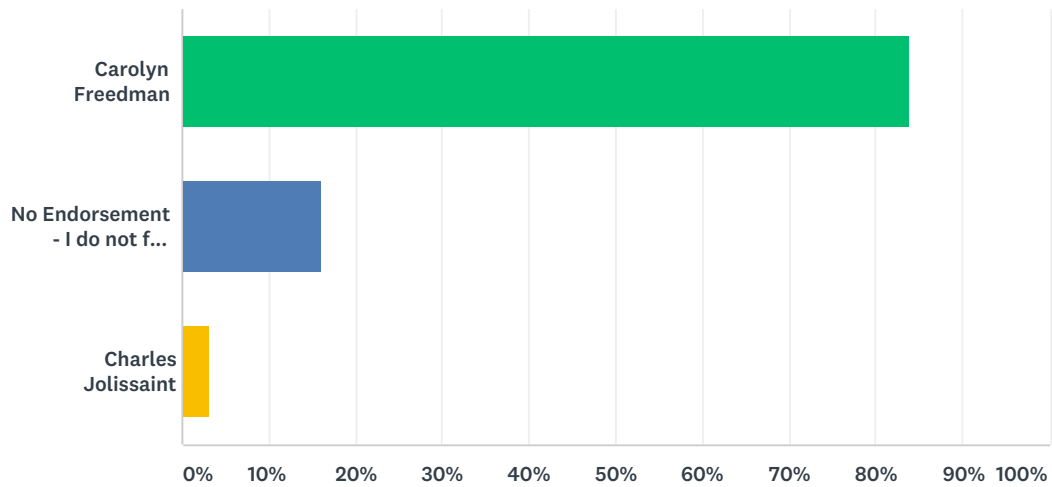

Q13 I vote to endorse as follows for Soquel Unified Schools Trustee (choose only 1 option)

Answered: 31 Skipped: 3

ANSWER CHOICES	RESPONSES	
Carolyn Freedman	83.87%	26
No Endorsement - I do not feel either eligible candidate is worthy of endorsement	16.13%	5
Charles Jolissaint	3.23%	1
Total Respondents: 31