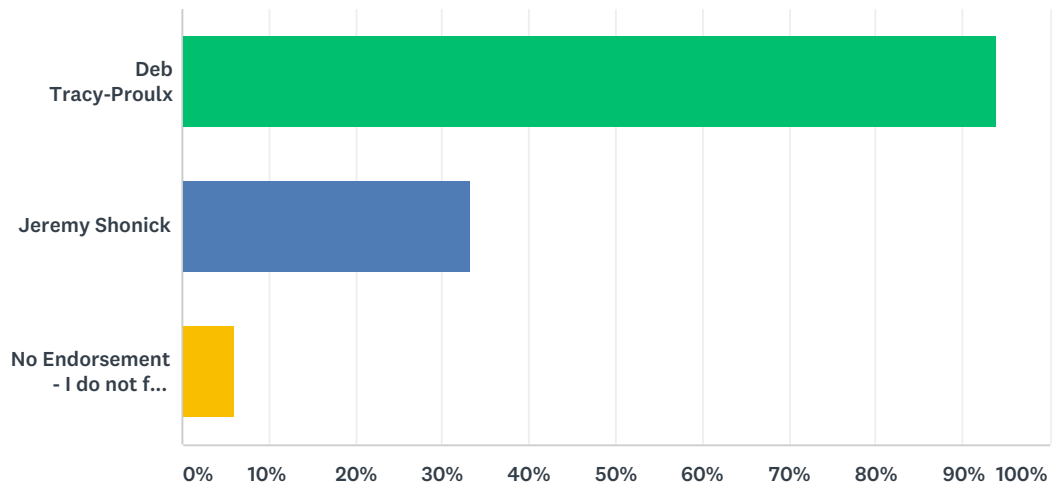

Q11 I vote to endorse as follows for Santa Cruz City Schools Trustee, Area 1 (choose up to 2 candidates for 2 open seats)

Answered: 33 Skipped: 1

ANSWER CHOICES	RESPONSES	
Deb Tracy-Proulx	93.94%	31
Jeremy Shonick	33.33%	11
No Endorsement - I do not feel either eligible candidate is worthy of endorsement	6.06%	2
Total Respondents: 33