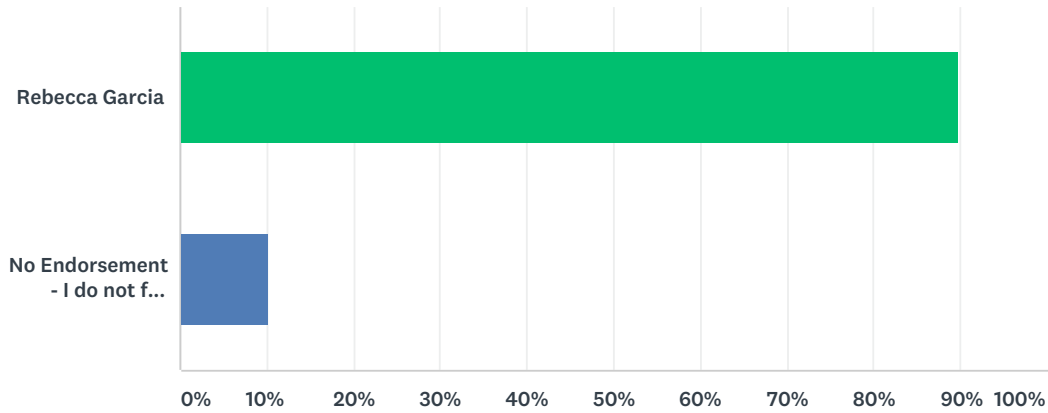

Q6 I vote to endorse as follows for Watsonville City Council District 5 (choose only 1 option)

Answered: 29 Skipped: 5

ANSWER CHOICES	RESPONSES	
Rebecca Garcia	89.66%	26
No Endorsement - I do not feel the eligible candidate is worthy of endorsement	10.34%	3
Total Respondents: 29