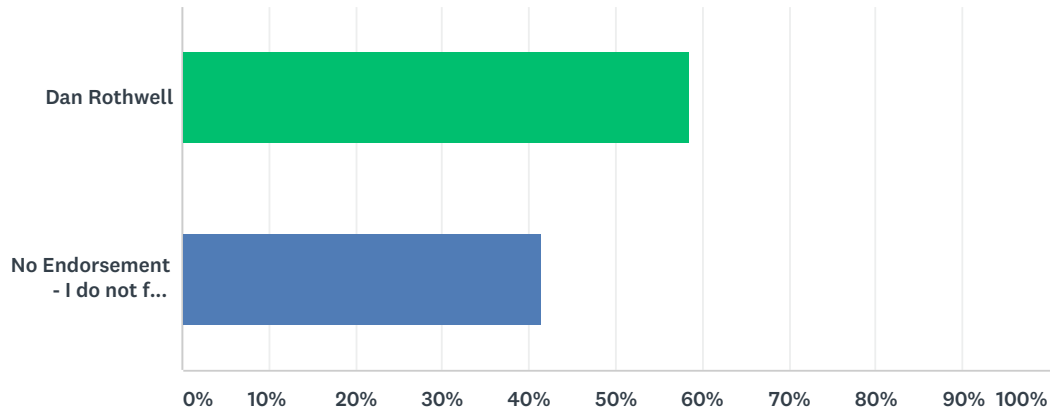

Q8 I vote to endorse as follows for Cabrillo College Trustee, Area 6 (choose only 1 option)

Answered: 29 Skipped: 5

ANSWER CHOICES	RESPONSES	
Dan Rothwell	58.62%	17
No Endorsement - I do not feel the eligible candidate is worthy of endorsement	41.38%	12
Total Respondents: 29		