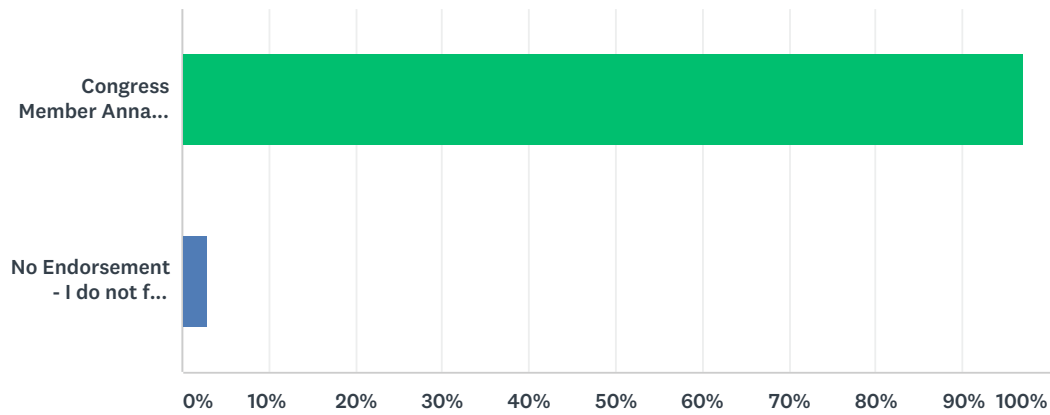

Q1 Member Information

Answered: 34 Skipped: 0

ANSWER CHOICES	RESPONSES	
Name	100.00%	34
Company	0.00%	0
Address	0.00%	0
Address 2	0.00%	0
City/Town	97.06%	33
State/Province	97.06%	33
ZIP/Postal Code	0.00%	0
Country	0.00%	0
Email Address	97.06%	33
Phone Number	91.18%	31

Q2 I vote to endorse as follows for U.S. Congress, District 18 (choose only 1 option):

Answered: 34 Skipped: 0

ANSWER CHOICES	RESPONSES	
Congress Member Anna Eshoo	97.06%	33
No Endorsement - I do not feel the eligible candidate is worthy of endorsement	2.94%	1
Total Respondents: 34		