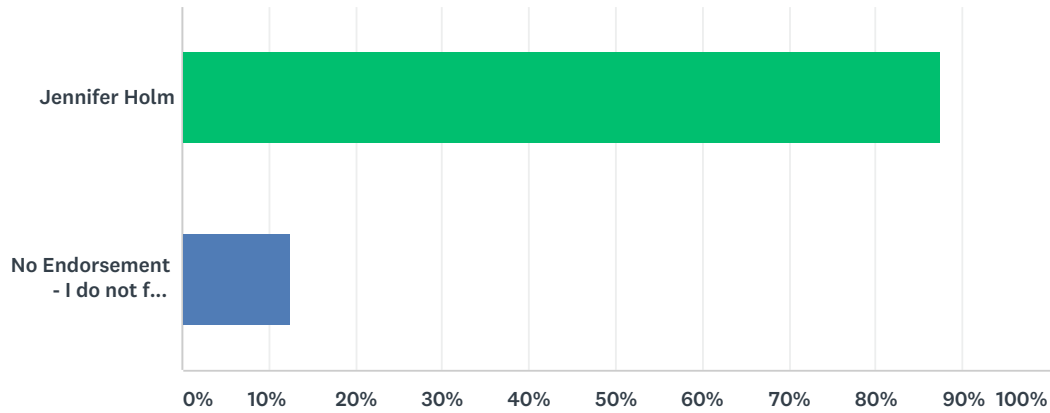

Q9 I vote to endorse as follows for Pajaro Valley Schools Trustee, Area 4 (choose only 1 option)

Answered: 32 Skipped: 2

ANSWER CHOICES	RESPONSES	
Daniel Dodge Jr.	68.75%	22
No Endorsement - I do not feel the eligible candidate is worthy of endorsement	31.25%	10
Total Respondents: 32		

Q10 I vote to endorse as follows for Pajaro Valley Schools Trustee, Area 7 (choose only 1 option)

Answered: 32 Skipped: 2

ANSWER CHOICES	RESPONSES	
Jennifer Holm	87.50%	28
No Endorsement - I do not feel the eligible candidate is worthy of endorsement	12.50%	4
Total Respondents: 32		