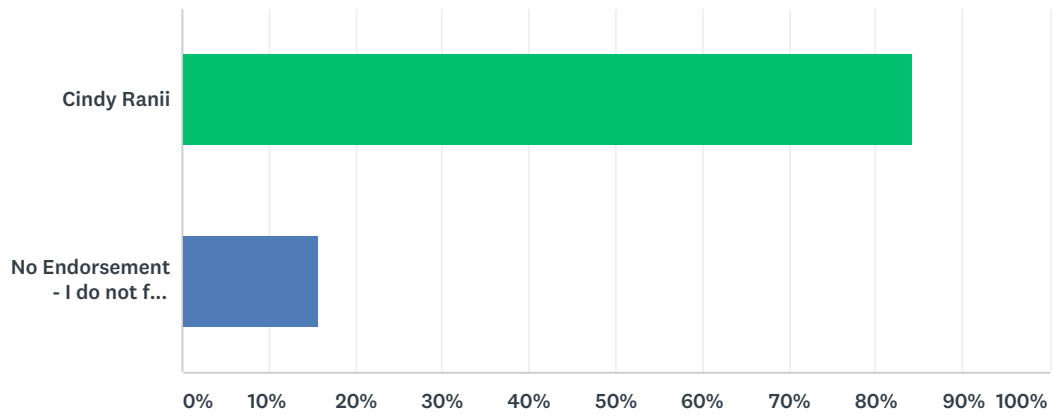

Q12 I vote to endorse as follows for Santa Cruz City Schools Trustee, Area 3 (choose only 1 option)

Answered: 32 Skipped: 2

ANSWER CHOICES	RESPONSES	
Cindy Ranii	84.38%	27
No Endorsement - I do not feel the eligible candidate is worthy of endorsement	15.63%	5
Total Respondents: 32