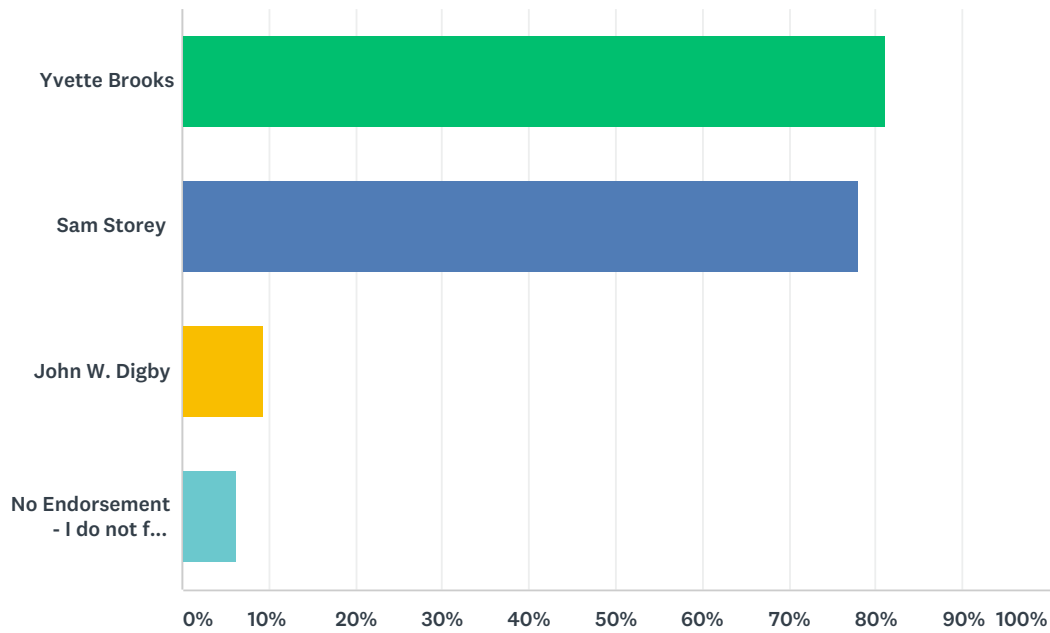

Q3 I vote to endorse as follows for Capitola City Council (choose up to 3 candidates for 3 open seats):

Answered: 32 Skipped: 2

ANSWER CHOICES	RESPONSES	
Yvette Brooks	81.25%	26
Sam Storey	78.13%	25
John W. Digby	9.38%	3
No Endorsement - I do not feel any eligible candidate is worthy of endorsement	6.25%	2
Total Respondents: 32