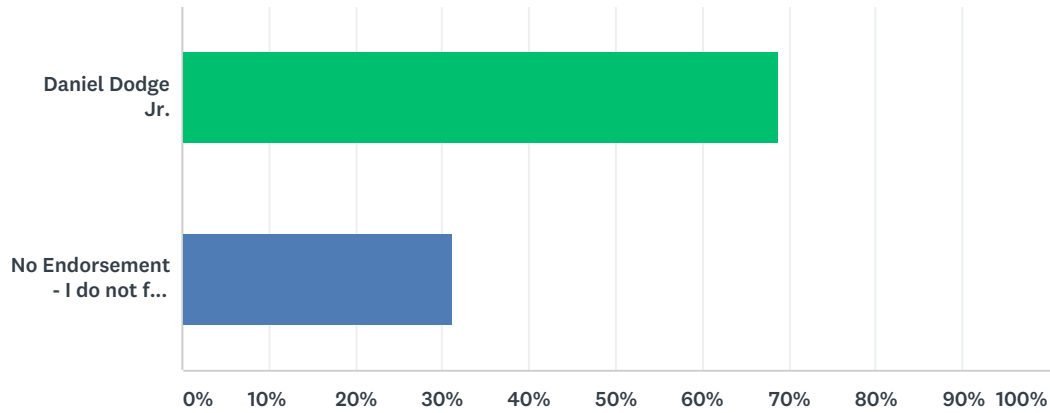

Q9 I vote to endorse as follows for Pajaro Valley Schools Trustee, Area 4 (choose only 1 option)

Answered: 32 Skipped: 2

ANSWER CHOICES	RESPONSES	
Daniel Dodge Jr.	68.75%	22
No Endorsement - I do not feel the eligible candidate is worthy of endorsement	31.25%	10
Total Respondents: 32