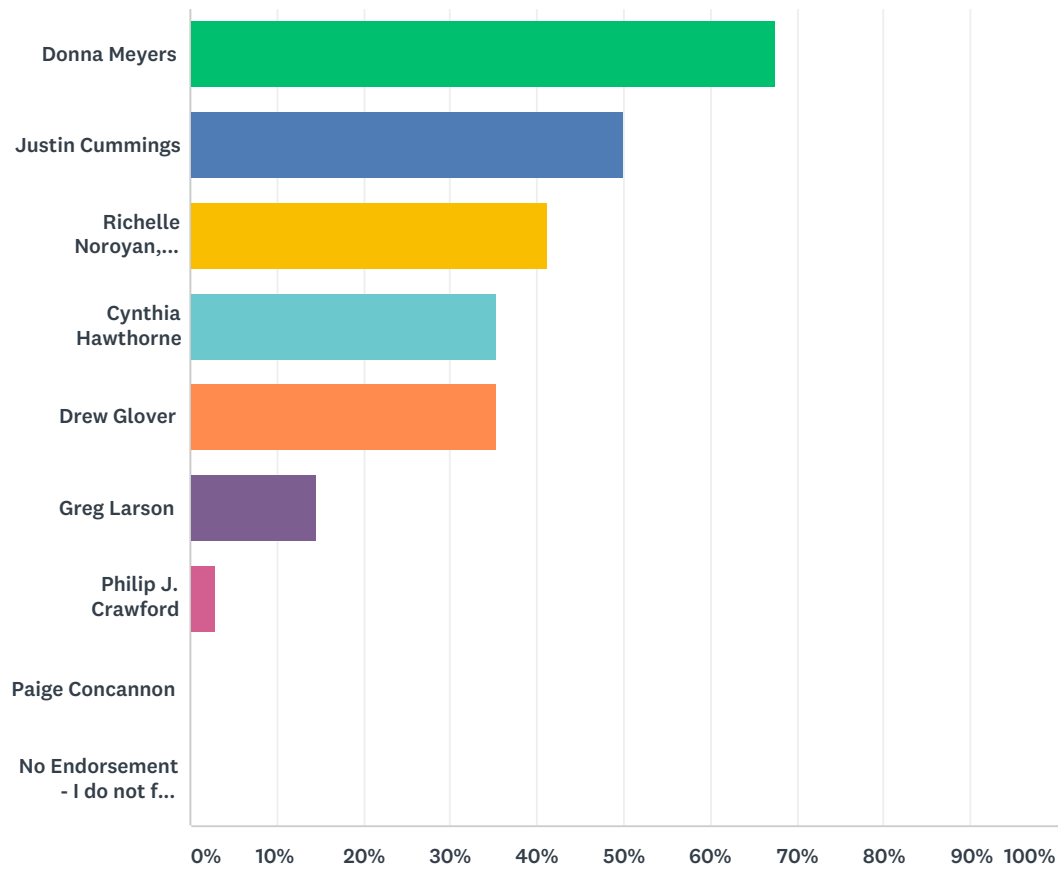

Q4 I vote to endorse as follows for Santa Cruz City Council (choose up to 3 candidates for 3 open seats)

Answered: 34 Skipped: 0

ANSWER CHOICES	RESPONSES	
Donna Meyers	67.65%	23
Justin Cummings	50.00%	17
Richelle Noroyan, Incumbent	41.18%	14
Cynthia Hawthorne	35.29%	12
Drew Glover	35.29%	12
Greg Larson	14.71%	5
Philip J. Crawford	2.94%	1
Paige Concannon	0.00%	0
No Endorsement - I do not feel any eligible candidate is worthy of endorsement	0.00%	0
Total Respondents: 34