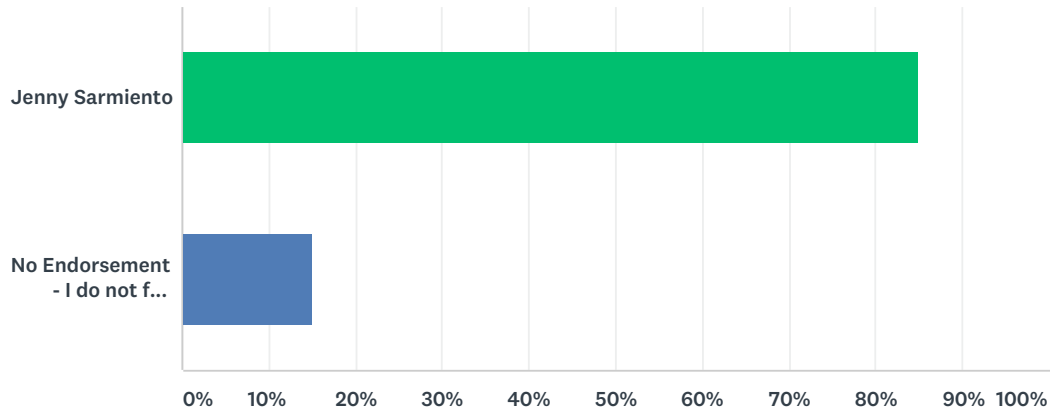

Q5 I vote to endorse as follows for Watsonville City Council District 4 (choose only 1 option)

Answered: 33 Skipped: 1

ANSWER CHOICES	RESPONSES	
Jenny Sarmiento	84.85%	28
No Endorsement - I do not feel the eligible candidate is worthy of endorsement	15.15%	5
Total Respondents: 33