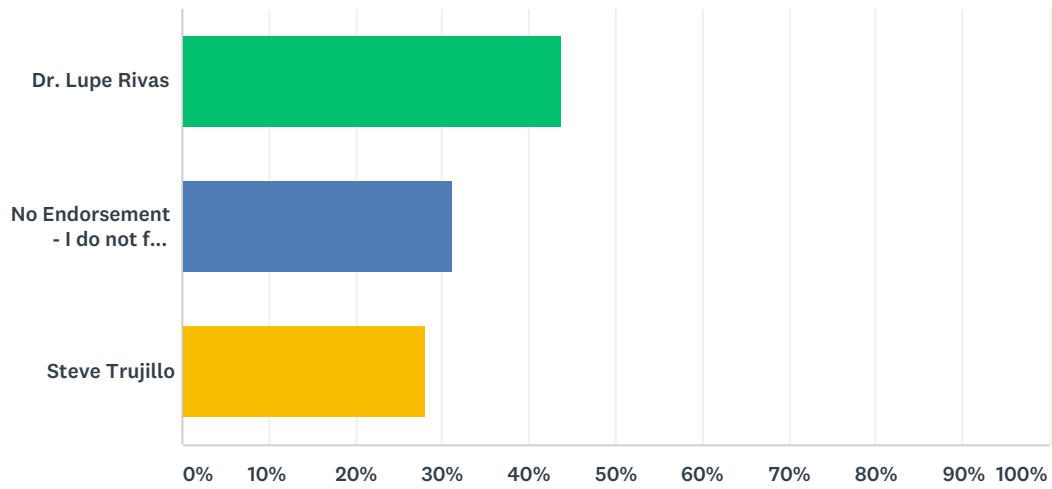

Q7 I vote to endorse as follows for Watsonville City Council District 7 (choose only 1 option)

Answered: 32 Skipped: 2

ANSWER CHOICES	RESPONSES	
Dr. Lupe Rivas	43.75%	14
No Endorsement - I do not feel either eligible candidate is worthy of endorsement	31.25%	10
Steve Trujillo	28.13%	9
Total Respondents: 32