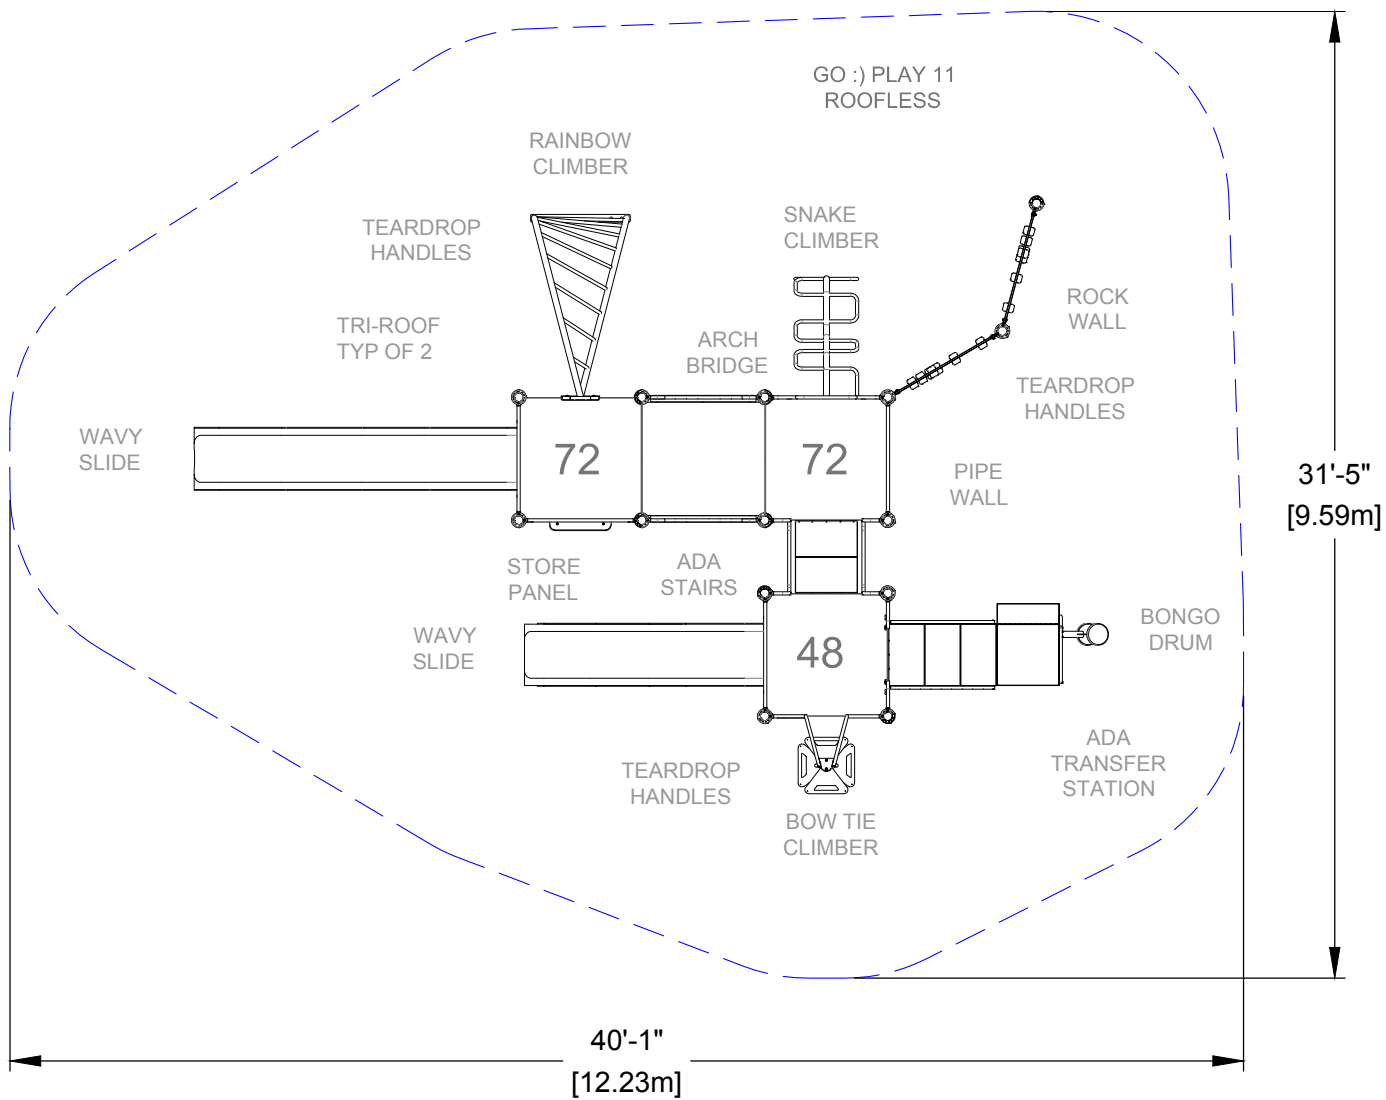

GO PLAY :) SYSTEM 11

XCCENTPLAY.COM

DATE 06/09/2015
 PROJECT GP 11
 REVISION -
 DESIGNER Xccent

MIN. "FALL ZONE"
 40'1" x 31'5"

MAX. FALL HEIGHT
 72"

AGES 5-12

	total	req'd
ELEVATED COMPONENTS	5	-
ACCESSIBLE ELEVATED COMPONENTS	5	3
GROUND LEVEL EVENTS	6	2
DIFFERENT TYPES OF GROUND EVENTS	4	2
APPROX. SQ FT	N/A	
APPROX. PERIM	N/A	