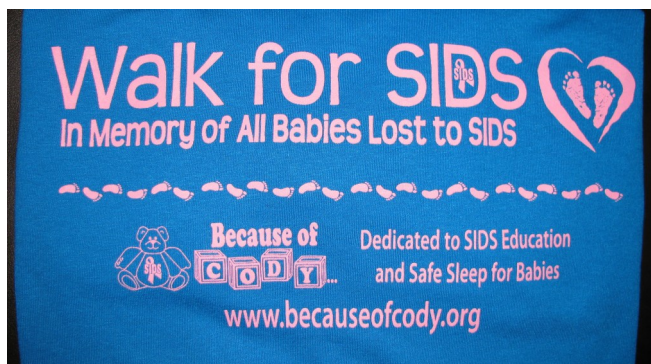

Because of Cody... Logo T-shirts

\$10.00

each

Light Pink T-shirt with Black print

Sizes Available:

Adult: S, M, L, XL, 2XL

Youth: Large

Light Blue T-shirt with Black print

Sizes Available:

Adult: S, M, L, XL, 2XL, 3XL

Youth: Large

Because of Cody... Walk for SIDS T-shirts

Gray T-shirt with Blue print

Sizes Available:

Adult: M, L, XL, 2XL

Youth: 2/4, 6/8, 10/12

Navy T-shirt with Columbia Blue print

Sizes Available:

Adult: S, M, L, XL, 2XL

Youth: 6/8, 10/12

Turquoise T-shirt with Pink print

Sizes Available:

Adult: S, M, L, XL, 2XL, 3XL

Youth: 4/5, 8, 10/12