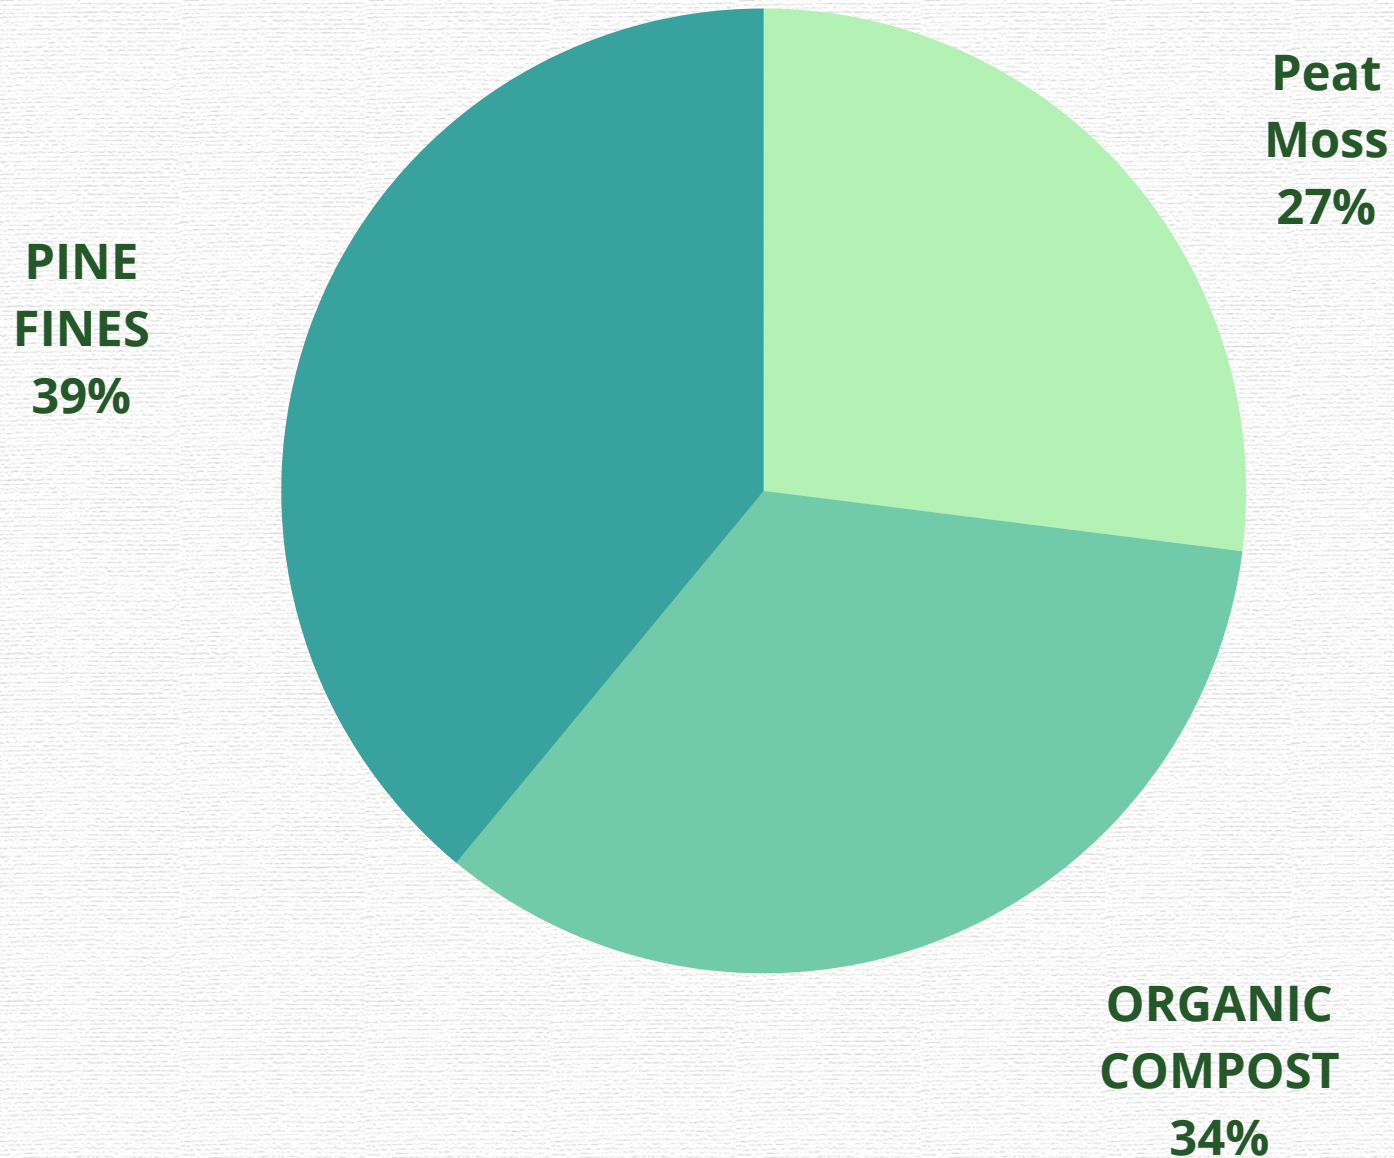

RAISED BED MIX

Also includes 20 pounds of
4-3-2 Chicken Litter Fertilizer per cubic yard.