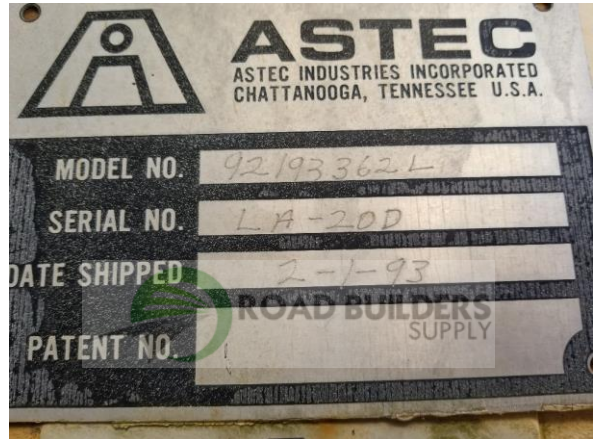

Used Equipment: 1992 Astec Antiskid Tank

- 1992 Astec Antiskid Tank
- On Skids
- Heatec Gauge
- 7'W x 7'7" T
- Missing Motor/Pump

- All equipment subject to prior sale.
- RSB strives to ensure the accuracy of all listings, but all listings are "as-is, where-is," with no implied warranty.
- All buyers are encouraged to inspect equipment personally to verify accuracy.
- All information contained in this listing sheet is confidential. It is the property of RBS and is not to be shared.
- Road Builders Supply, LLC accepts no liability for the accuracy of the above listing.