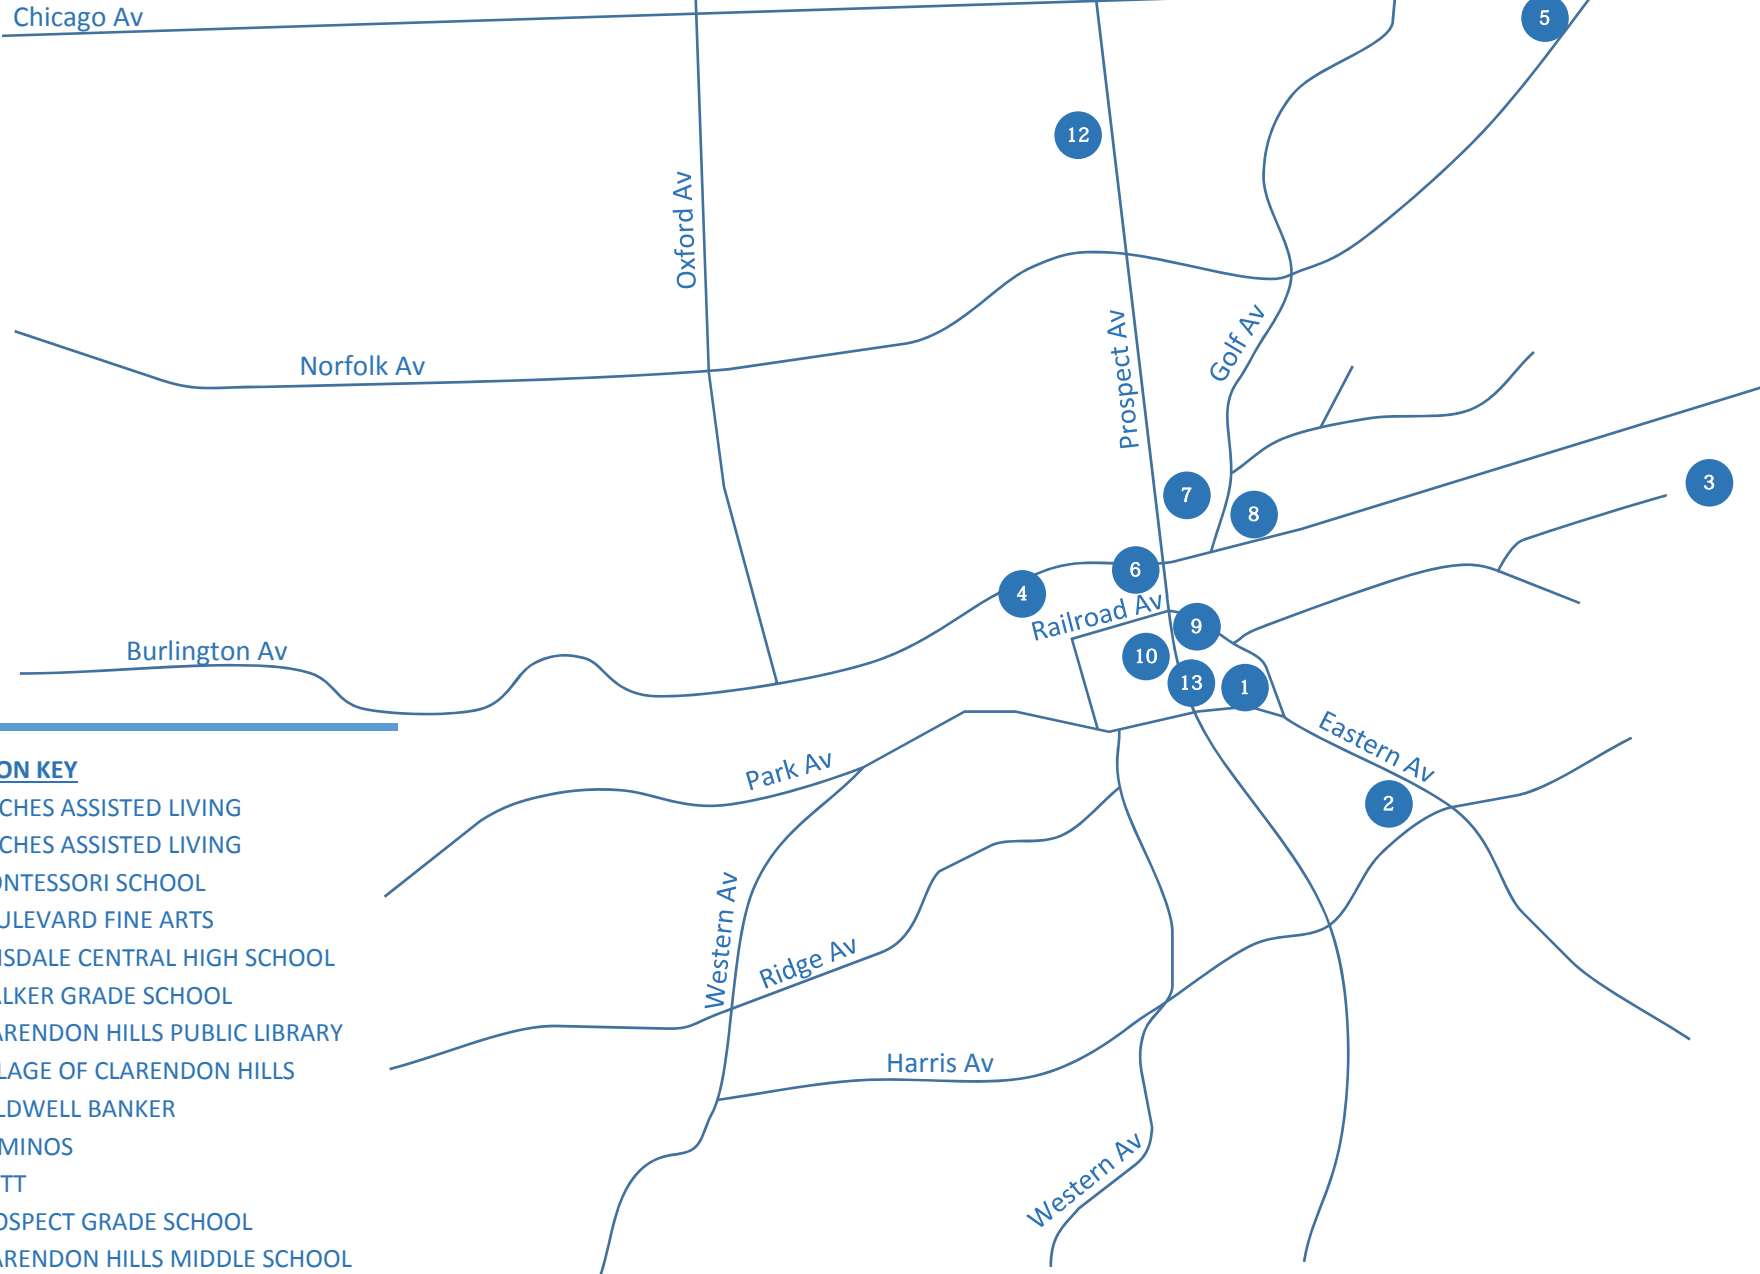

Clarendon Hills Park Foundation

BEES ON PARADE 2018

Hosted by the Clarendon Hills Park Foundation

www.chparkfoundation.org

Chicago Av

LOCATION KEY

1. BIRCHES ASSISTED LIVING
2. BIRCHES ASSISTED LIVING
3. MONTESSORI SCHOOL
4. BOULEVARD FINE ARTS
5. HINSDALE CENTRAL HIGH SCHOOL
6. WALKER GRADE SCHOOL
7. CLARENDON HILLS PUBLIC LIBRARY
8. VILLAGE OF CLARENDON HILLS
9. COLDWELL BANKER
10. DOMINOS
11. DIRT
12. PROSPECT GRADE SCHOOL
13. CLARENDON HILLS MIDDLE SCHOOL