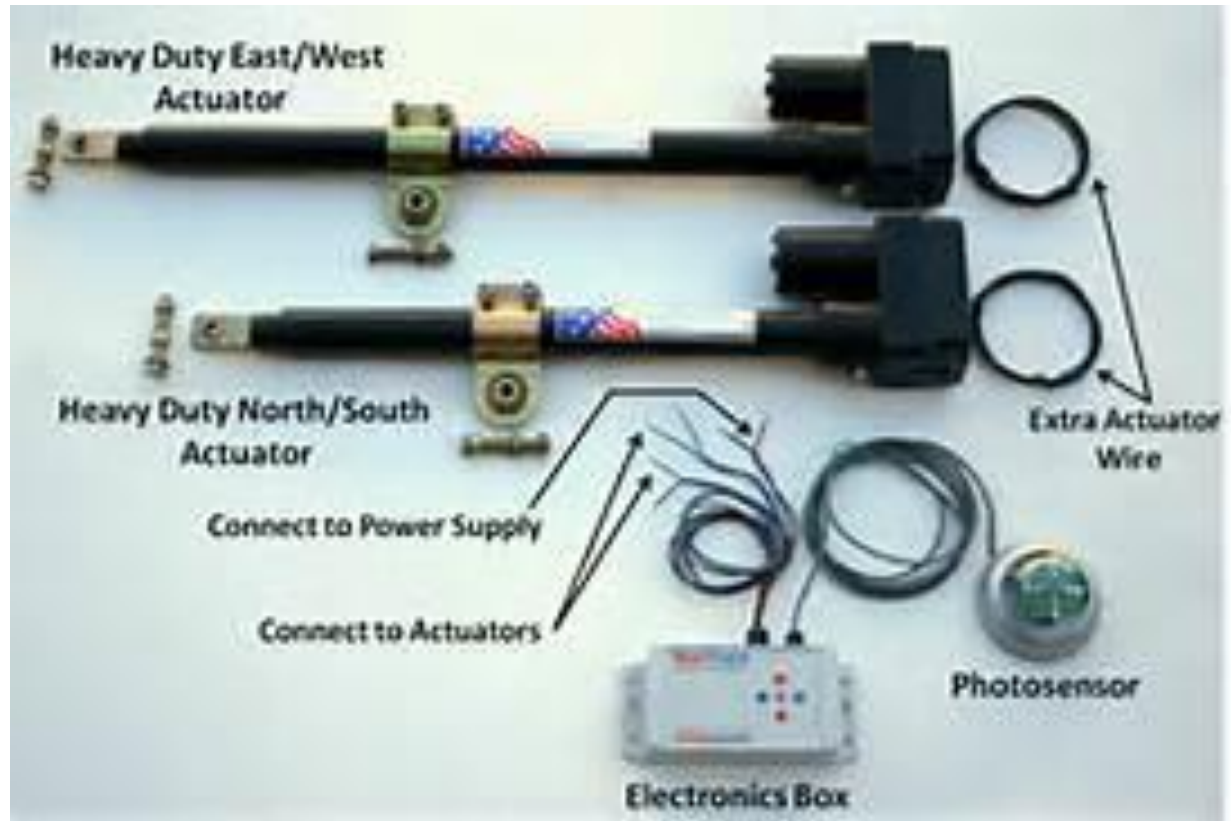

## Our Double Axis Trackers

# Dual Axis Solar Tracker

Mounik D – 1BM11EE030

Nikhil R – 1BM11EE034

Raghav S – 1BM11EE045

Sirigauri N – 1BM11EE061