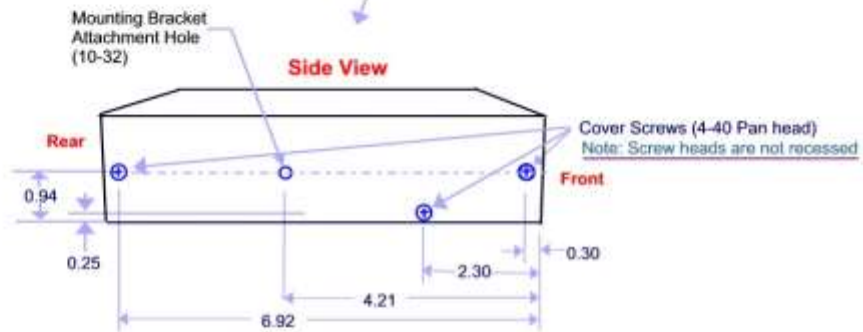

## Mechanical Dimensions for Mounting the NCS-C250 Mobile Multi-Switcher