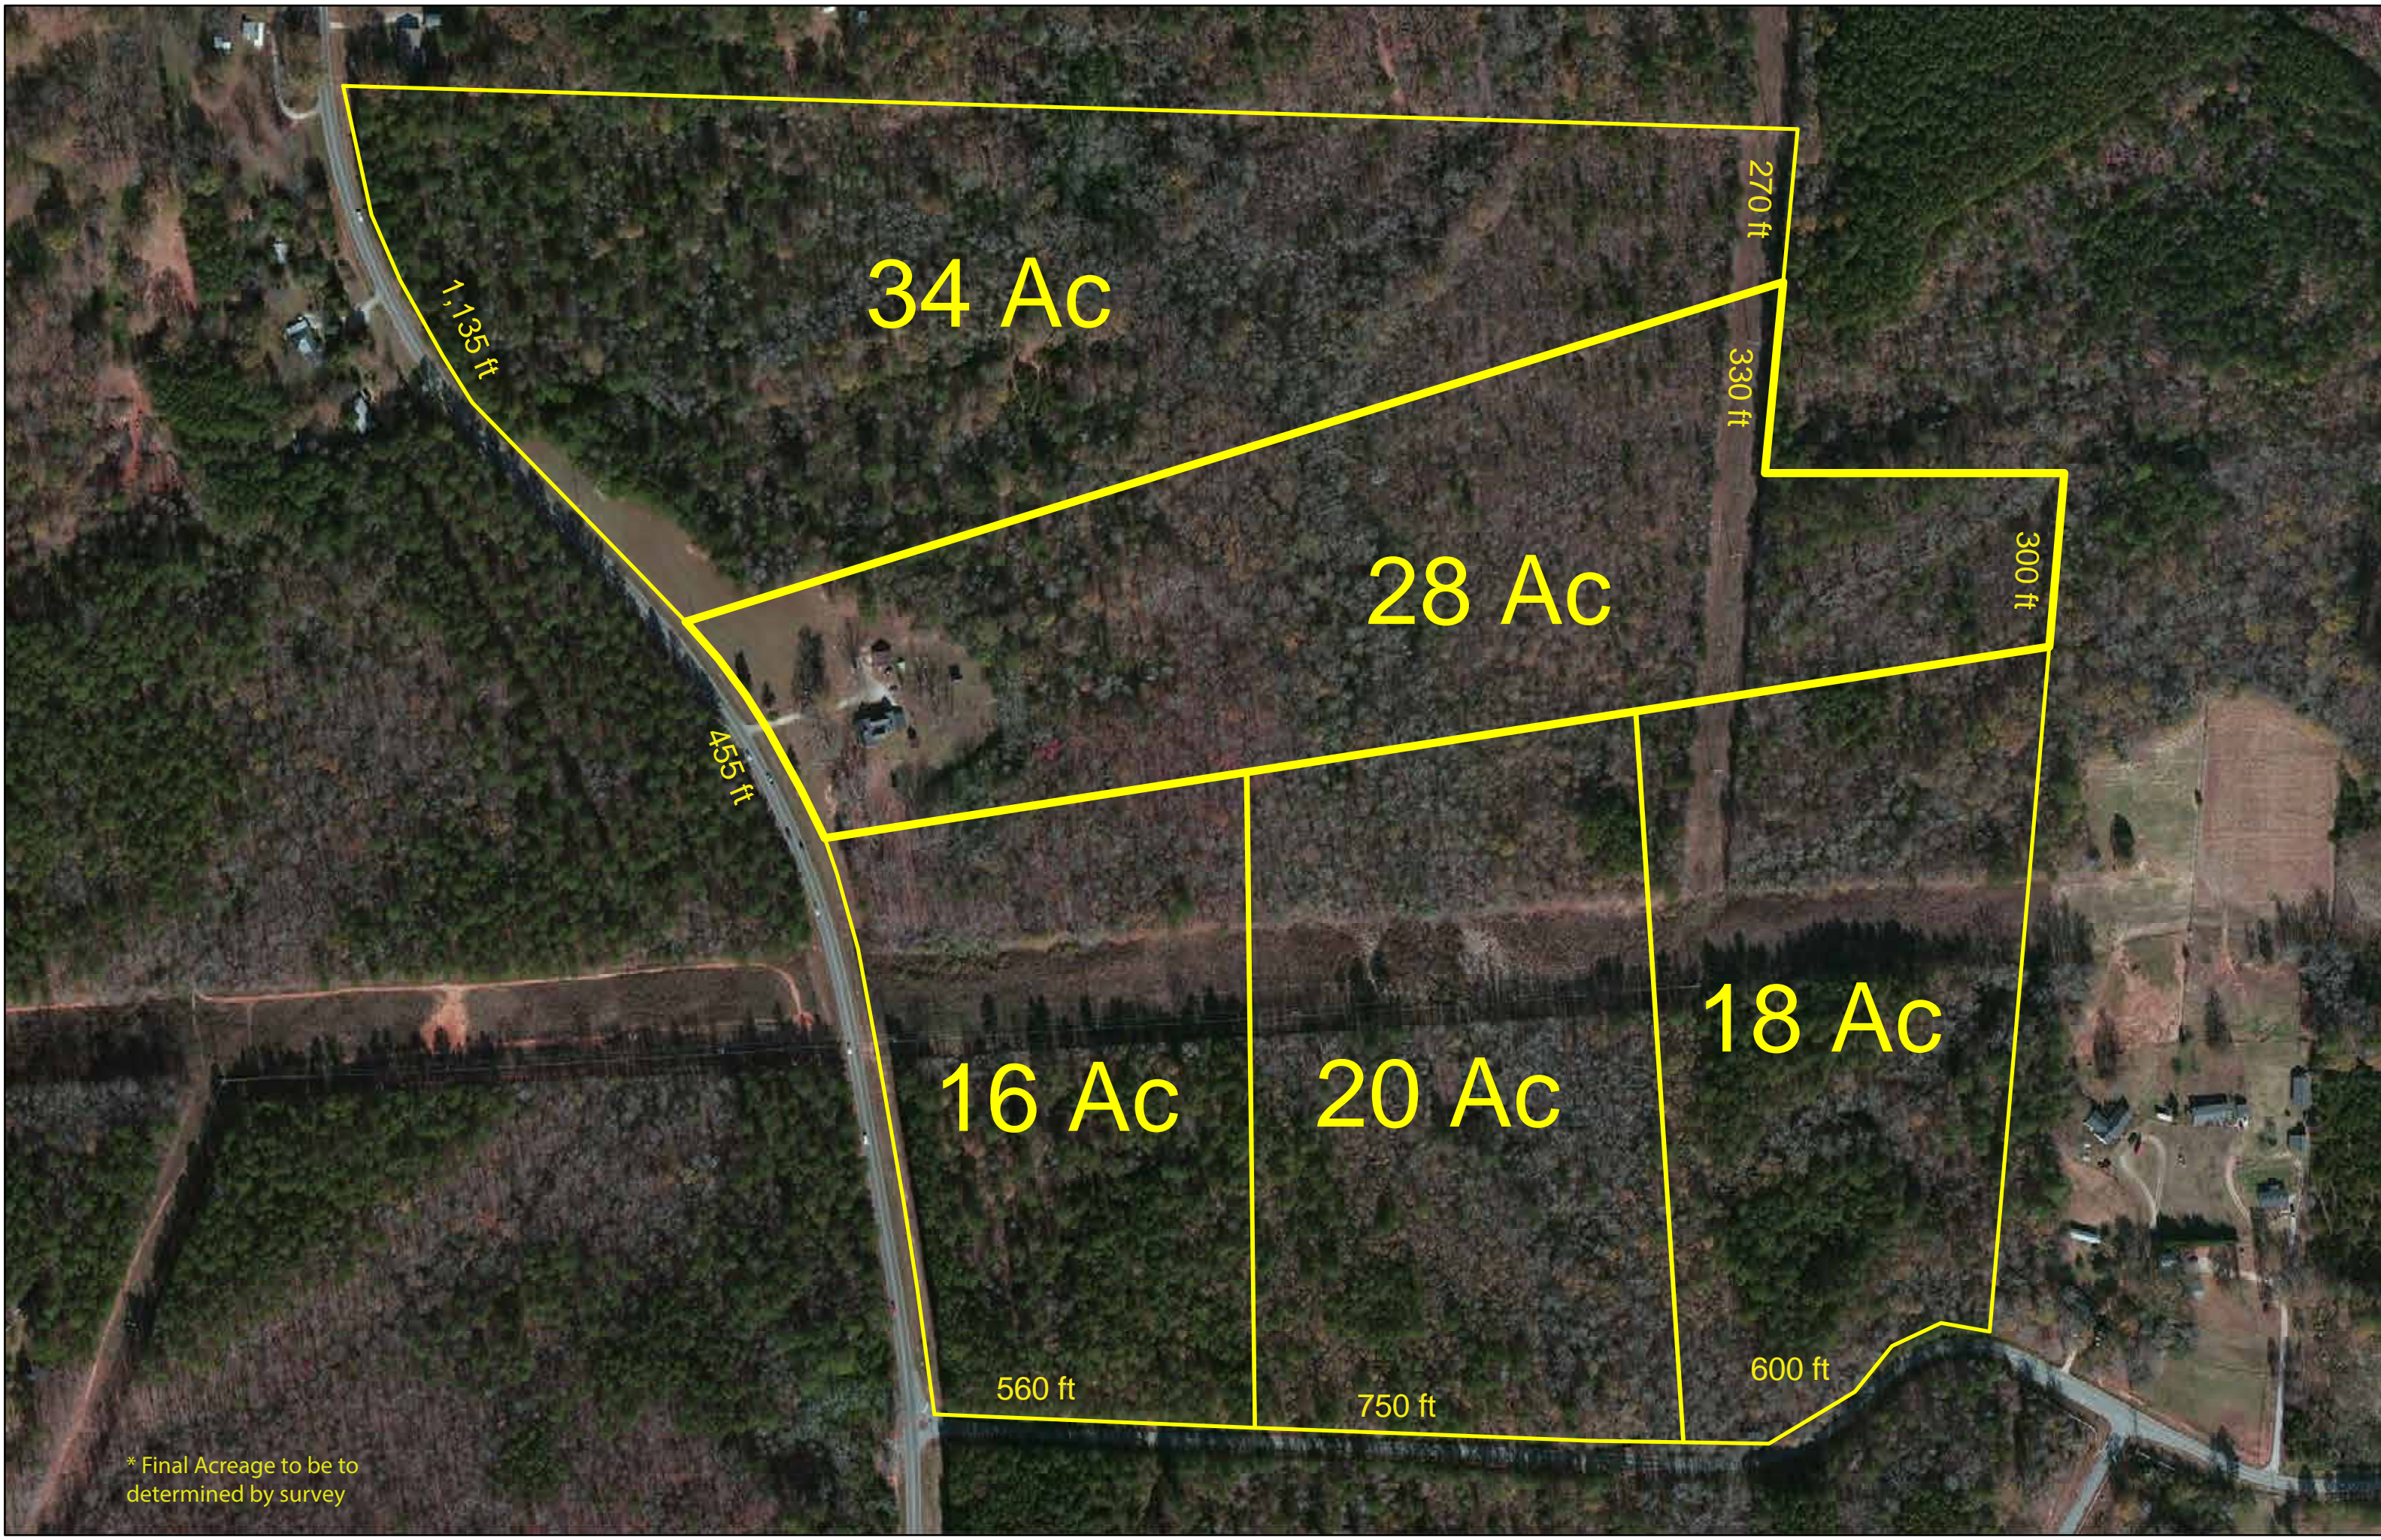

Estate Home Site Acreage First Time on Market!

16 - 34 Acre Properties

- New Survey
- Huge Hardwoods and Pines
- Incredible Acreage Home Sites
 - Plenty of Wildlife
 - Just Minutes from I-20

Newton County, Ga

404-313-1188

34 Ac

28 Ac

16 Ac

20 Ac

18 Ac

1,135 ft

455 ft

560 ft

750 ft

600 ft

270 ft

330 ft

300 ft

* Final Acreage to be to determined by survey