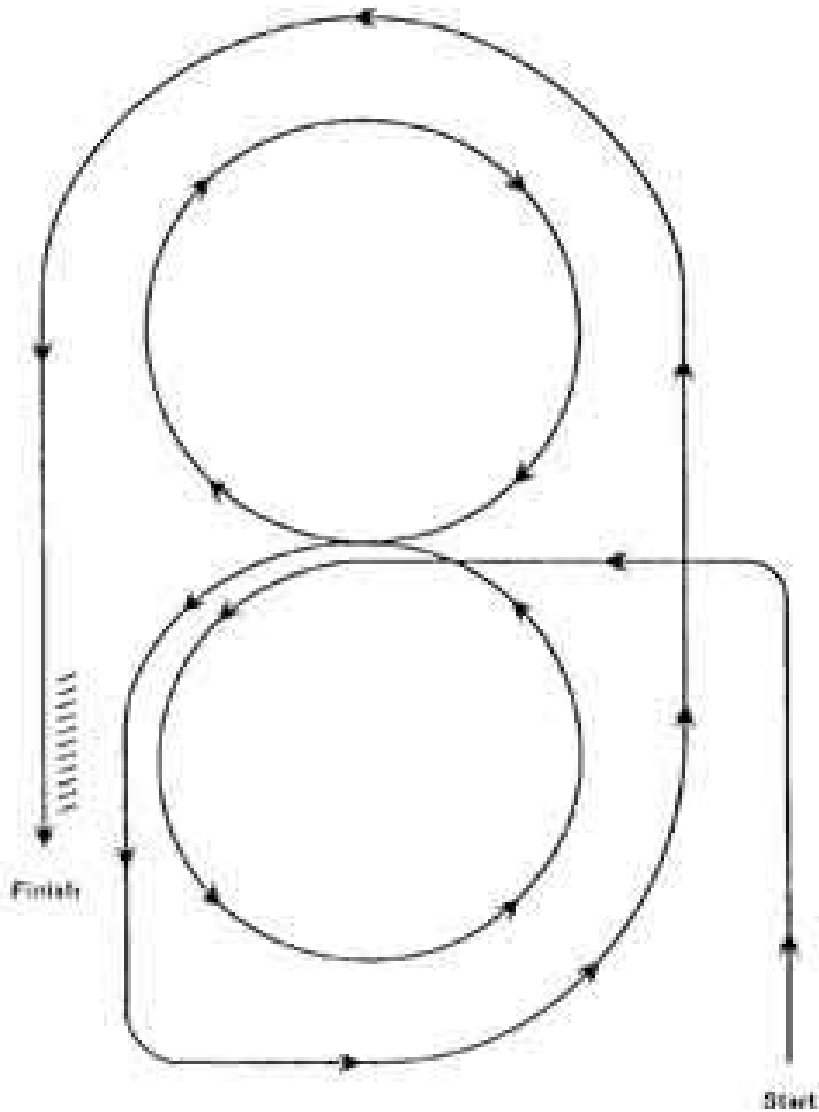

Princess Horsemanship Pattern

---

- 1: Walk into arena and mount horse
- 2: Trot forward and towards center of arena
- 3: Begin loping left circle in left lead
- 4: Switch leads and lope right circle
- 5: Switch leads again and increase speed while covering the arena
- 6: Stop and back. Pause to indicate your completion and dismount