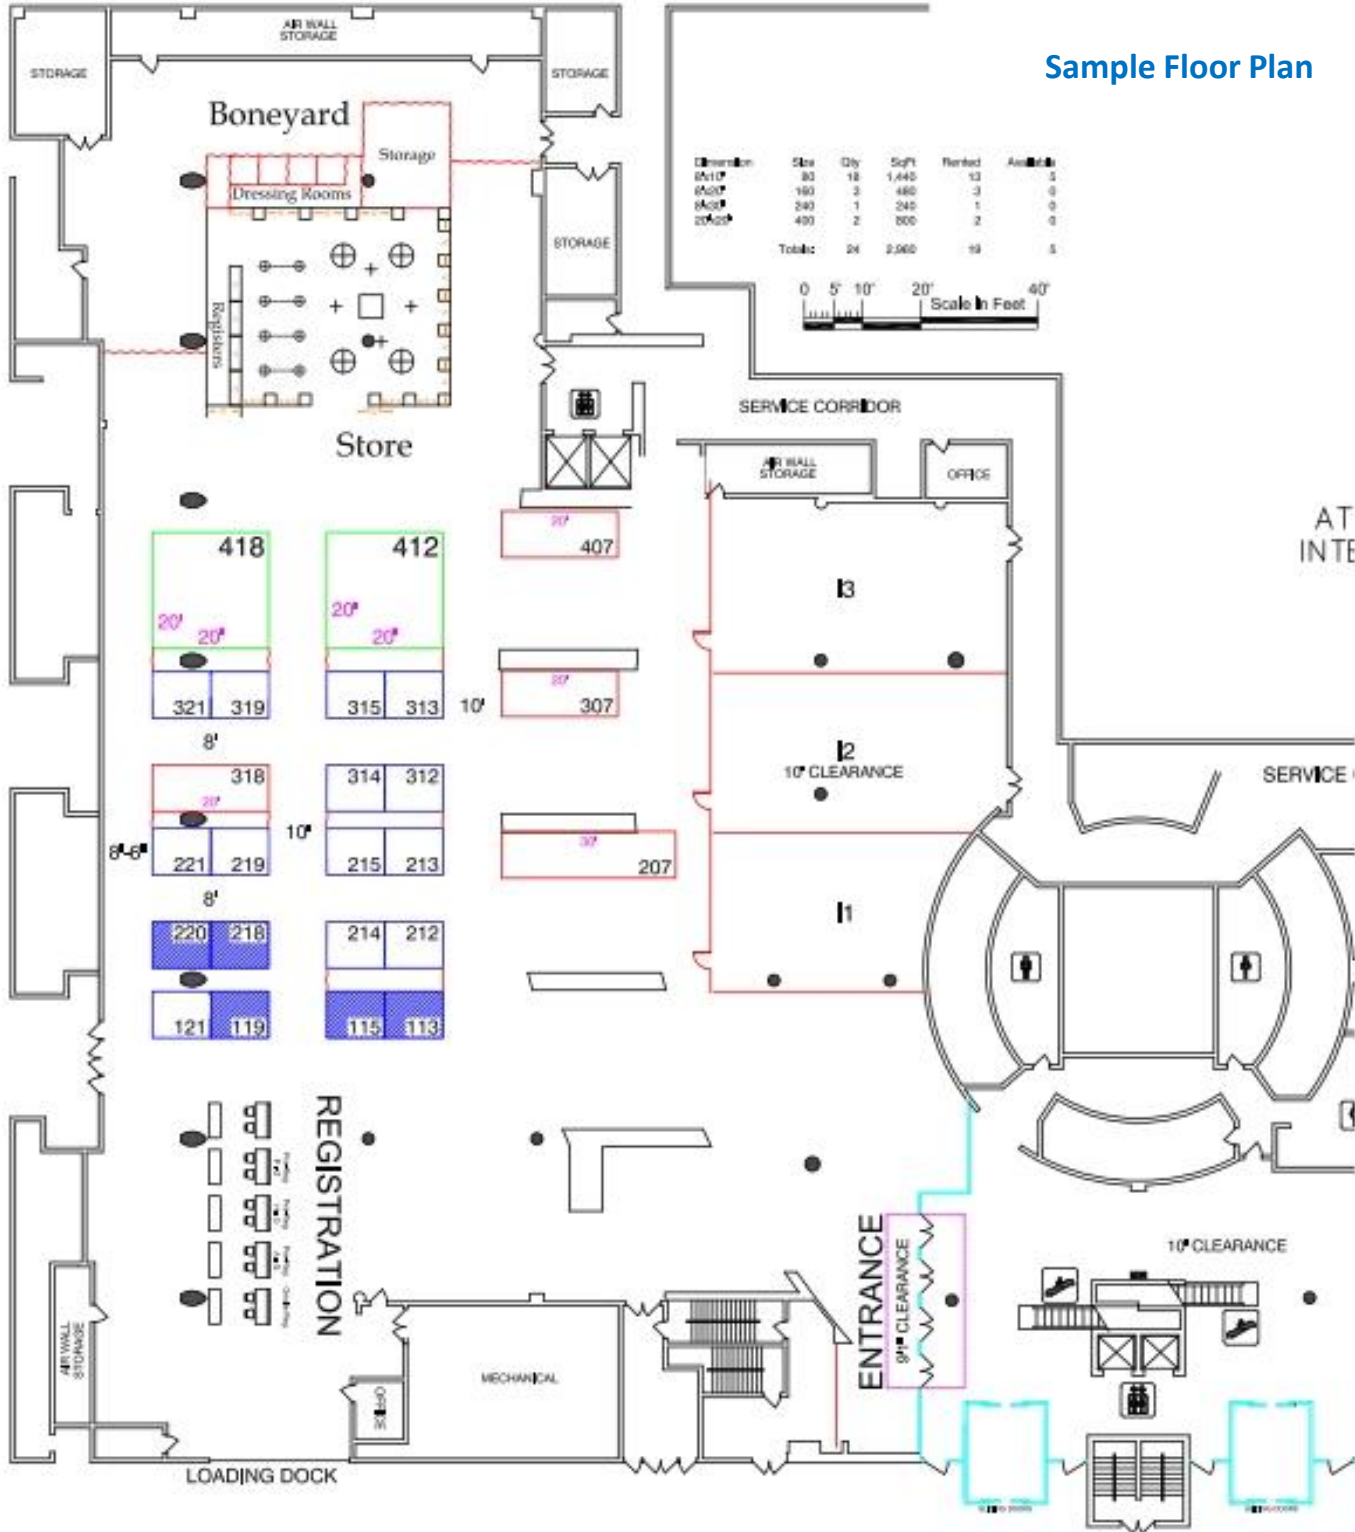

Sample Floor Plan

AT
INTE

SERVICE

10' CLEARANCE

ENTRANCE
9' CLEARANCE

REGISTRATION

MECHANICAL

LOADING DOCK

Store

SERVICE CORRIDOR

WALL STORAGE

OFFICE

Boneyard

Dressing Rooms

Storage

Registers