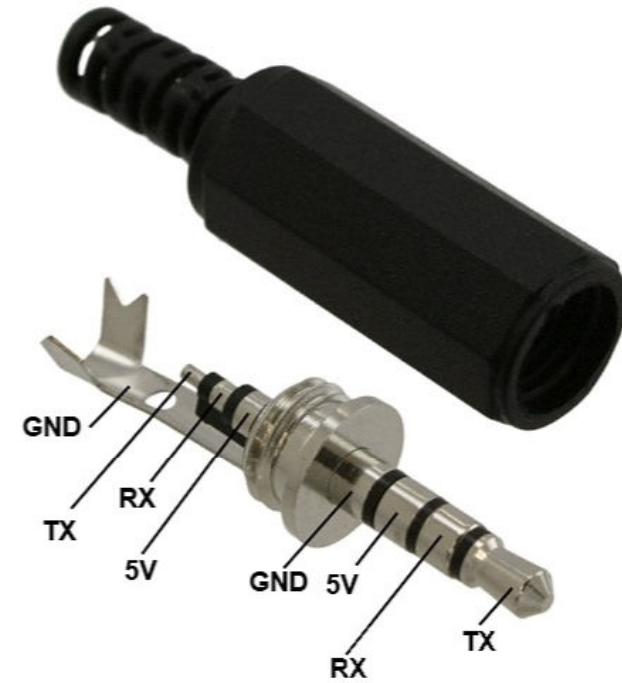

For iLevil SW, Model No: 10-SW

3.5 mm Audio Jack (3 connections)

For iLevil SW, Model No: 20-SW and up

3.5 mm Stereo Jack (4 connections)

DB9 Male Connector (on available serial Harness)