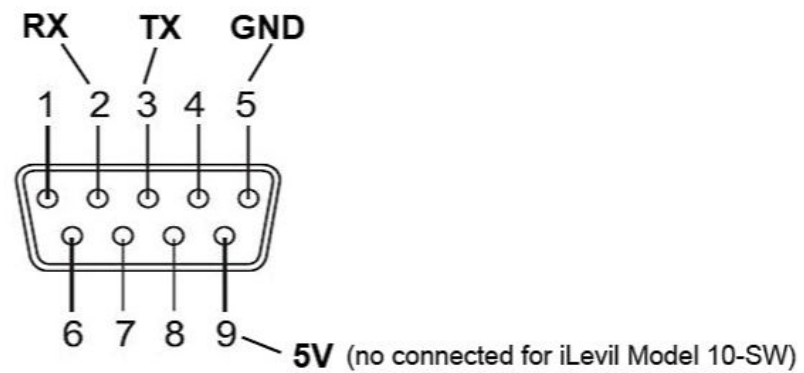

For iLevil SW, Model No: 10-SW

3.5 mm Audio Jack (3 connections)

For iLevil SW, Model No: 20-SW and up

3.5 mm Stereo Jack (4 connections)

DB9 Male Connector (on available serial Harness)