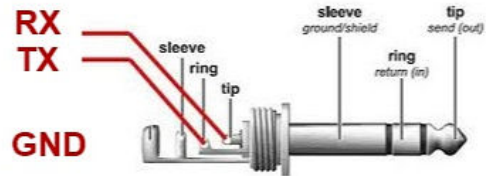

For iLevil SW, Model No: 10-SW

3.5 mm Audio Jack (3 connections)

For iLevil SW, Model No: 20-SW and up

3.5 mm Stereo Jack (4 connections)

DB9 Male Connector (on available serial Harness)