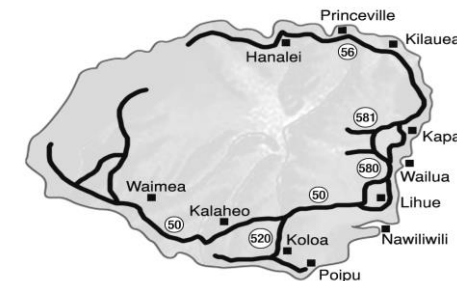

4:30 pm Step Study, Kōloa Union Church, 3289 Po'ipū Rd. Kōloa

*6pm LGBT Lavender meeting (closed)

FRIDAY

8:00 am Kōloa Aloha Group Daily Reflections Po'ipū Beach Park, pavilion across from Brennecke's Restaurant

FRIDAY (cont)

*12:00 Kōloa Nooners Group

7:30 pm Big Book Study, Kōloa Union Church, 3289 Po'ipū Rd. Kōloa

SATURDAY

7:00am Grapevine, Sunrise Sobriety Group, Po'ipū **Beach** Park, far west pavilion

*12:00 Kōloa Nooners Group
1st Saturdays – Speaker mtg & chili

6:00pm Sobriety in Paradise 3rd step mtg, Kōloa Union Church,3289 Po'ipū Rd, Kōloa

WEST SIDE

Meetings noted by * Waimea Canyon Group
Meetings noted by #Meeting at KVMH In conference room A or B

*# Monday

5:30 pm Literature readings @ KVMH

*TUESDAY

5:30 pm, Pau Hana Daily Reflections” United Church of Christ parish hall, 4481 Kona Rd, Hanapepe

*# THURSDAY

5:30pm Big Book Study.@ KVMH.

*# FRIDAY

5:30pm Literature Study @KVMH

On The Last Friday meets at MacArthur Beach Park, Kekaha: Birthday Potluck follows

TELEPHONE NUMBERS

AS OF DECEMBER 2018

ALCOHOLICS ANONYMOUS KAUAI MEETING SCHEDULE

24-HOUR ANSWERING SERVICE

(808) 245-6677 De

KAUAI INTERGROUP

P.O. BOX 3606

LIHUE, KAUAI, HAWAII 96766

Meetings marked as CLOSED are for alcoholics ONLY. All other meetings are OPEN and everyone is welcome. All alcoholics are welcome at all meetings although preferences for some meetings are shown, (e.g. women, men, etc.).

MAHALO AND ALOHA!

OTHER HAWAII AA NUMBERS:

[HILO](#) (808) 961-6133
[HONOLULU](#) (808) 946-1438
[KAILUA-KONA](#) (808) 329-1212
[MAUI](#) (808) 244-9673

MONTHLY SERVICE MEETINGS at the Līhu'e Neighborhood Center, 3353 Eono Street:

INTERGROUP MEETING

9:30 am. 1st Saturday of each month.

KAUAI DISTRICT 6 OF HAWAII AREA17

9:30 am. 3rd Saturday of each month.

VISIT OUR WEBSITE -- www.KauaiAA.org
Once you're there you can link to other Islands