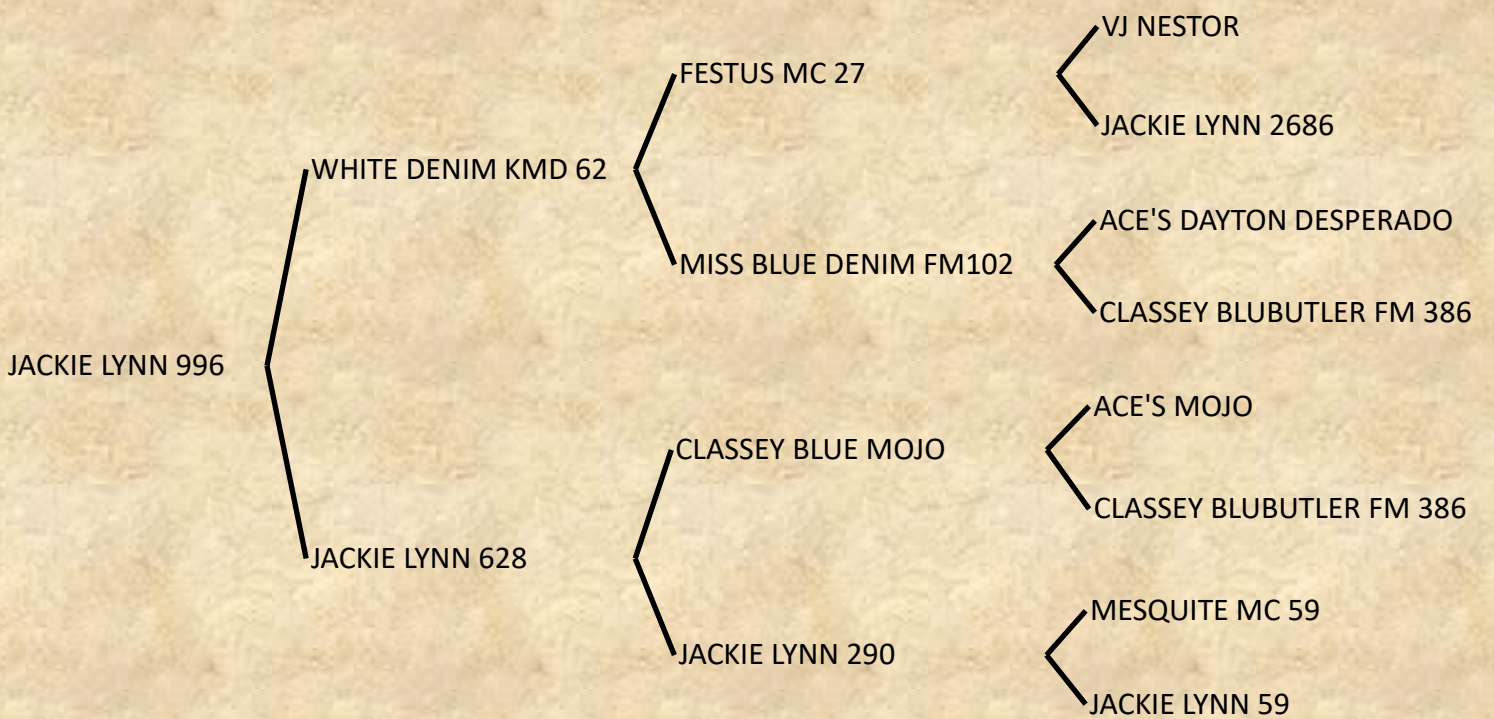

08/05/2017

Progeny

Bull

"BB" Blue's Boy

DOB 12/26/2016

Heifer

"BG" Blue's Girl

DOB 4/9/2018

Heifer

Ebony

12/13/2019