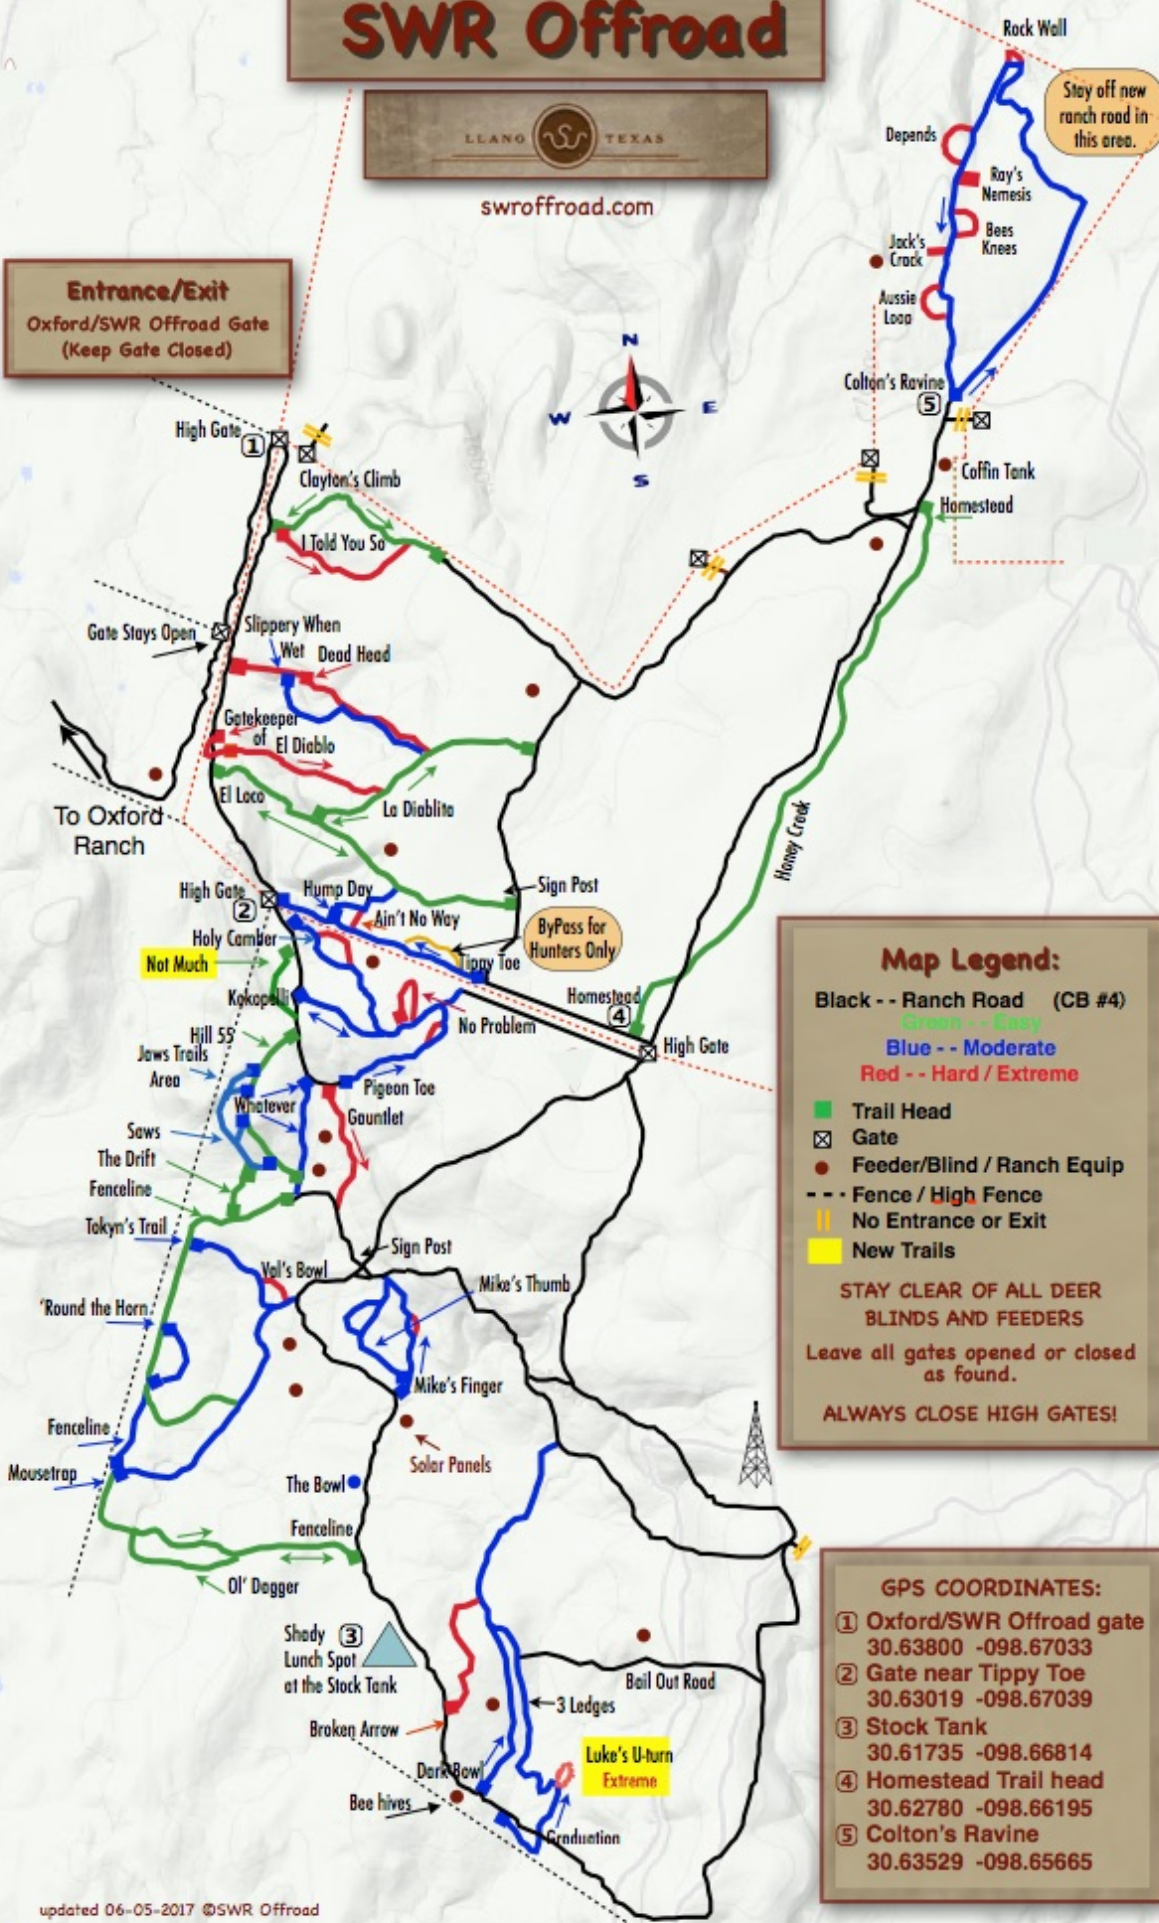

SWR Offroad

swroffroad.com

Entrance/Exit
Oxford/SWR Offroad Gate
(Keep Gate Closed)

Stay off new ranch road in this area.

Map Legend:

- Black - - Ranch Road (CB #4)
- Green - - Easy
- Blue - - Moderate
- Red - - Hard / Extreme
- Trail Head
- ⊗ Gate
- Feeder/Blind / Ranch Equip
- - - Fence / High Fence
- || No Entrance or Exit
- New Trails

STAY CLEAR OF ALL DEER BLINDS AND FEEDERS
Leave all gates opened or closed as found.
ALWAYS CLOSE HIGH GATES!

GPS COORDINATES:

- ① Oxford/SWR Offroad gate
30.63800 -098.67033
- ② Gate near Tippy Toe
30.63019 -098.67039
- ③ Stock Tank
30.61735 -098.66814
- ④ Homestead Trail head
30.62780 -098.66195
- ⑤ Colton's Ravine
30.63529 -098.65665