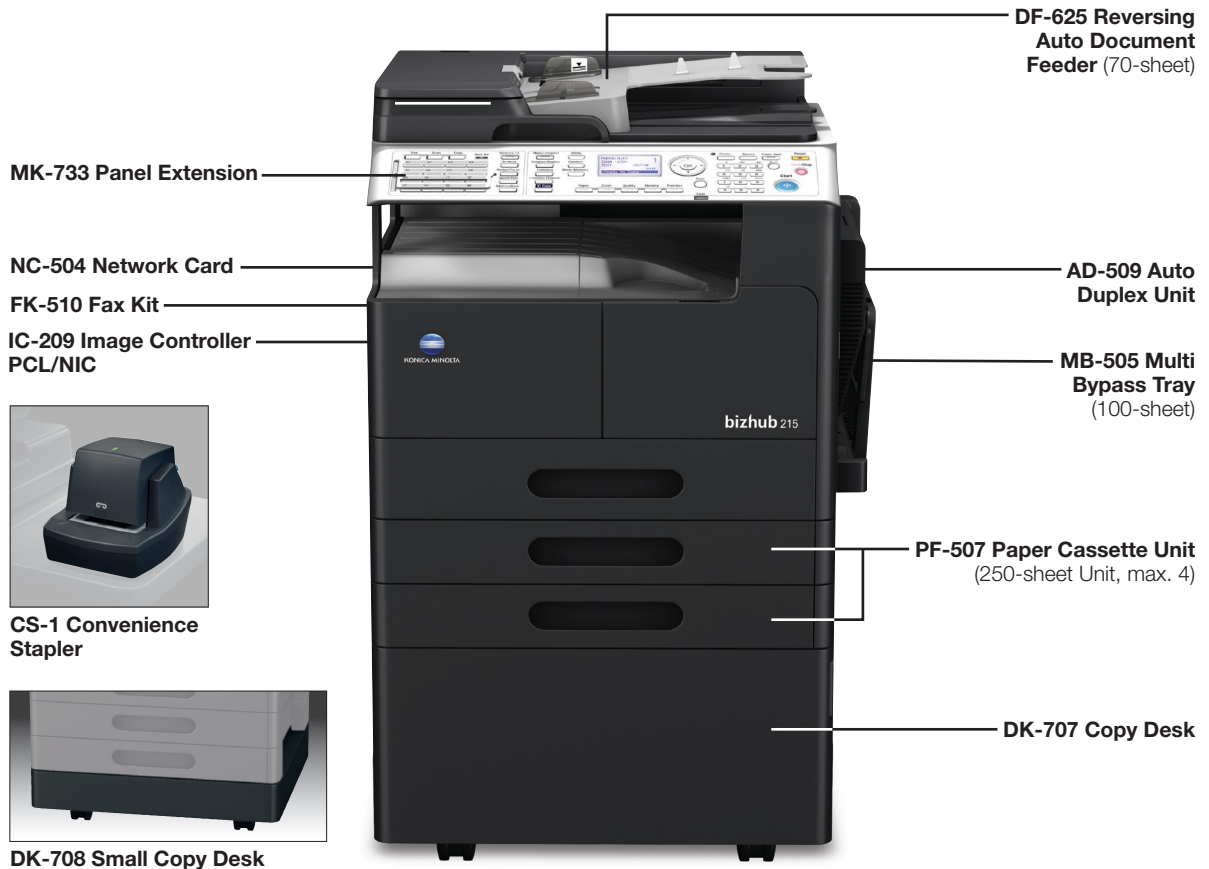

Step 1: Base Unit

- **bizhub 215 Digital Monochrome Printer/Copier/Color Scanner**
Includes 250-sheet Paper Capacity, Mechanical Counter, 128 MB Standard Memory, USB 2.0 Interface (Scan-to-USB), Developer and Drum.

Step 2: Document Handling Options

- DF-625 Reversing Auto Document Feeder (70-sheet)
- OC-512 Original Cover

Step 3: Paper Handling Options

- PF-507 Paper Cassette Unit (250-sheet Unit, max. 4)
- MB-505 Multi Bypass Tray (100-sheet)
- AD-509 Auto Duplex Unit
- DK-707 Copy Desk
- DK-708 Small Copy Desk

Step 4: Print Controller Options

- IC-209 Image Controller PCL/NIC
- NC-504 Network Card

Step 5: Additional Options

- FK-510 Fax Kit
- MK-733 Panel Extension (Required with fax kit)
- CS-1 Convenience Stapler

Step 6: Consumables

- TN-118 Black Toner (Yield: 12K)
- DV-116 Developer (Yield: 55K)
- DR-114 Drum (Yield: 55K)

ACCESSORIES	ITEM NO.	DESCRIPTION	NOTES
BASE UNIT			
bizhub 215	A3PE011	Printer/Copier/Scanner	<i>Includes 250-sheet Paper Capacity, Mechanical Counter, 128 MB Standard Memory, USB 2.0 Interface (Scan-to-USB), Developer and Drum</i>