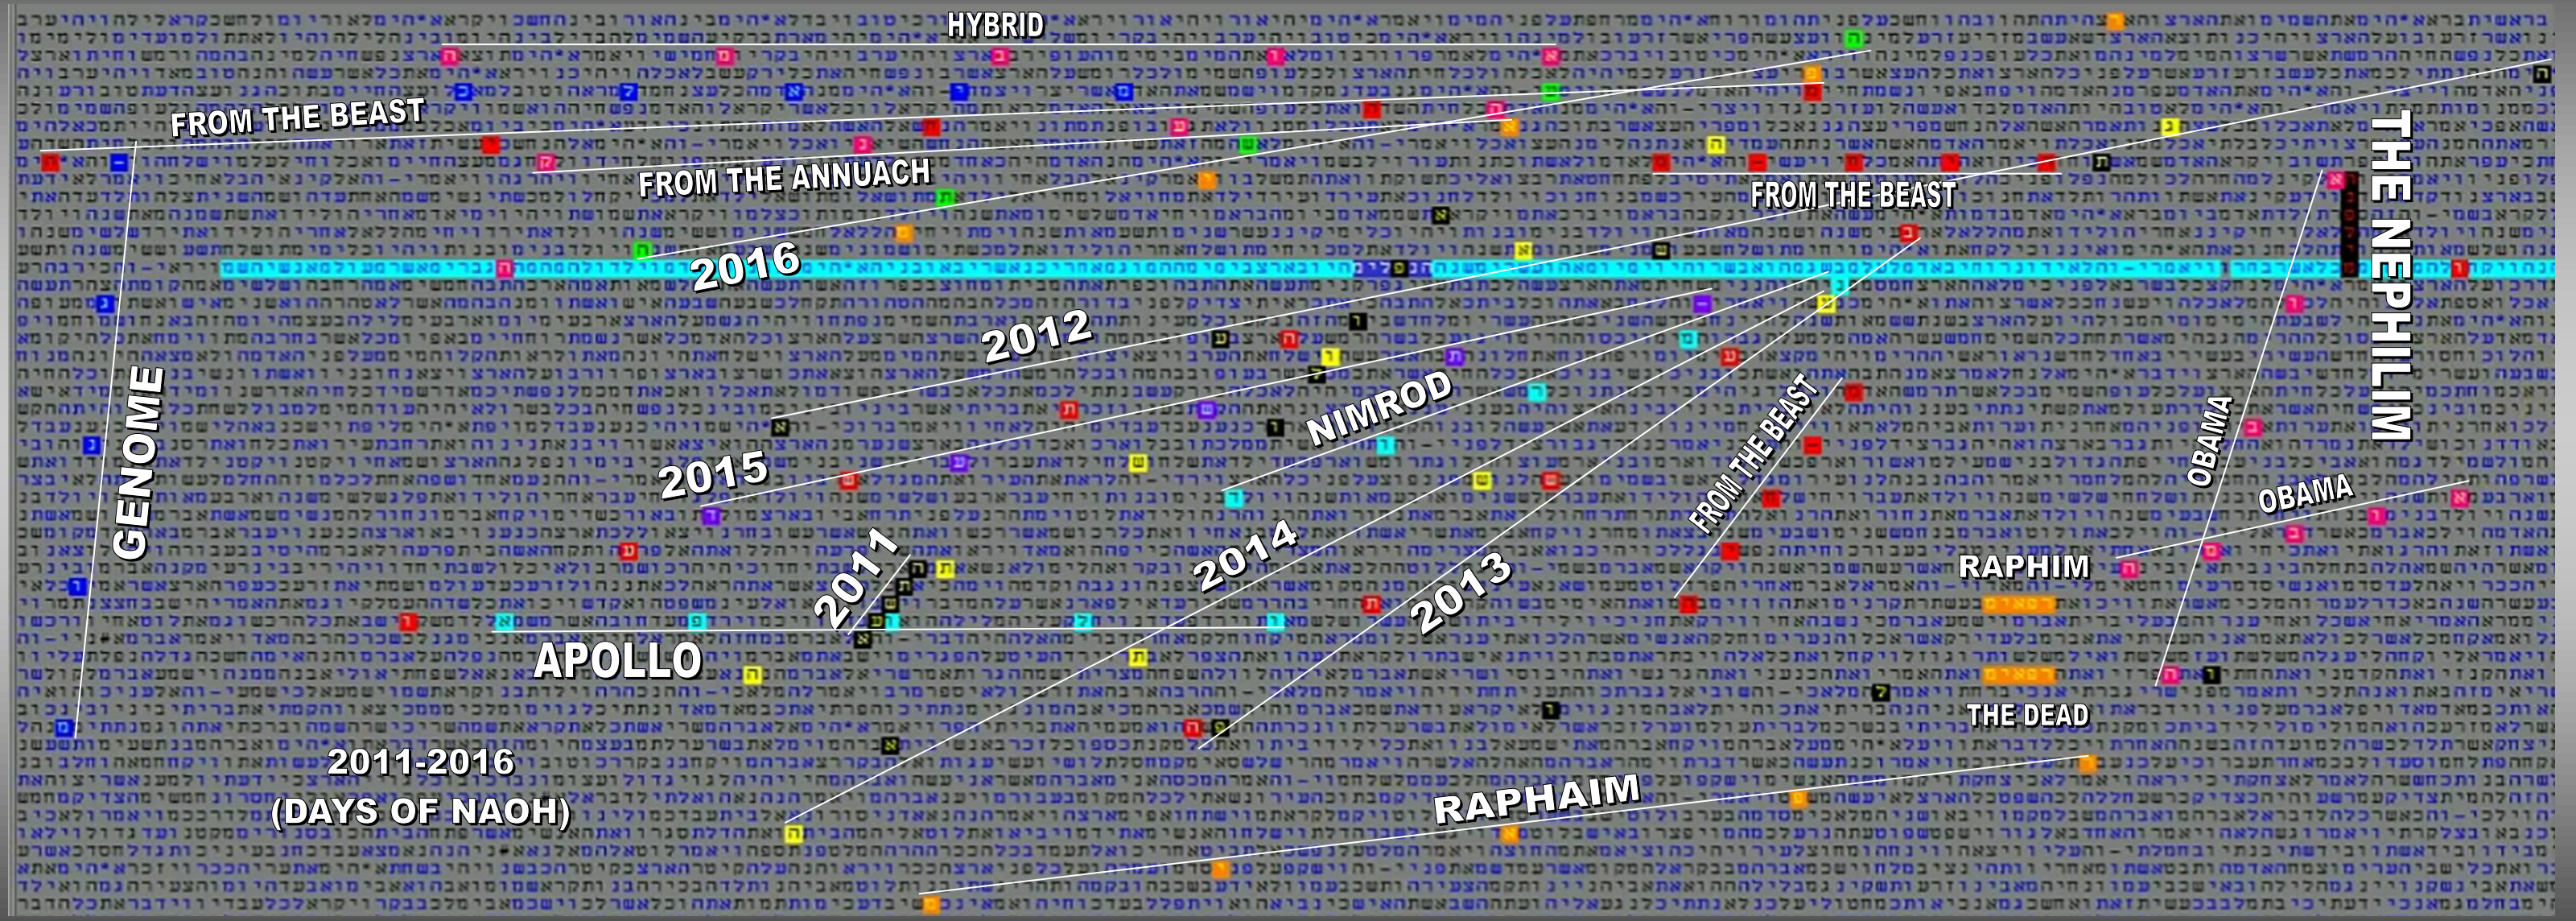

# THE NEPHILIM - GENOME HYBRIDS

## Bible Code Matrix of Prophecy in Scripture

© MATTHEW WRIGHT MINISTRIES  
Graphic layout by Luis B. Vega

**RESOURCES**  
[youtube.com/user/TheMatt71269](https://youtube.com/user/TheMatt71269)  
[biblecodenow1@gmail.com](mailto:biblecodenow1@gmail.com)  
[biblecodenow.com](mailto:biblecodenow.com)  
[facebook.com/groups/codesearcher](https://facebook.com/groups/codesearcher)

**SCRIPTURE SOURCE(s)**  
 Old & New Testament  
 TorahSoft

FOR AN EXPLANATION - STUDY OF THE CHART CODE MATRIX, VISIT THE YOUTUBE CHANNEL VIDEO SERIES.  
**WIDTH: 492 CENTER: 4443**