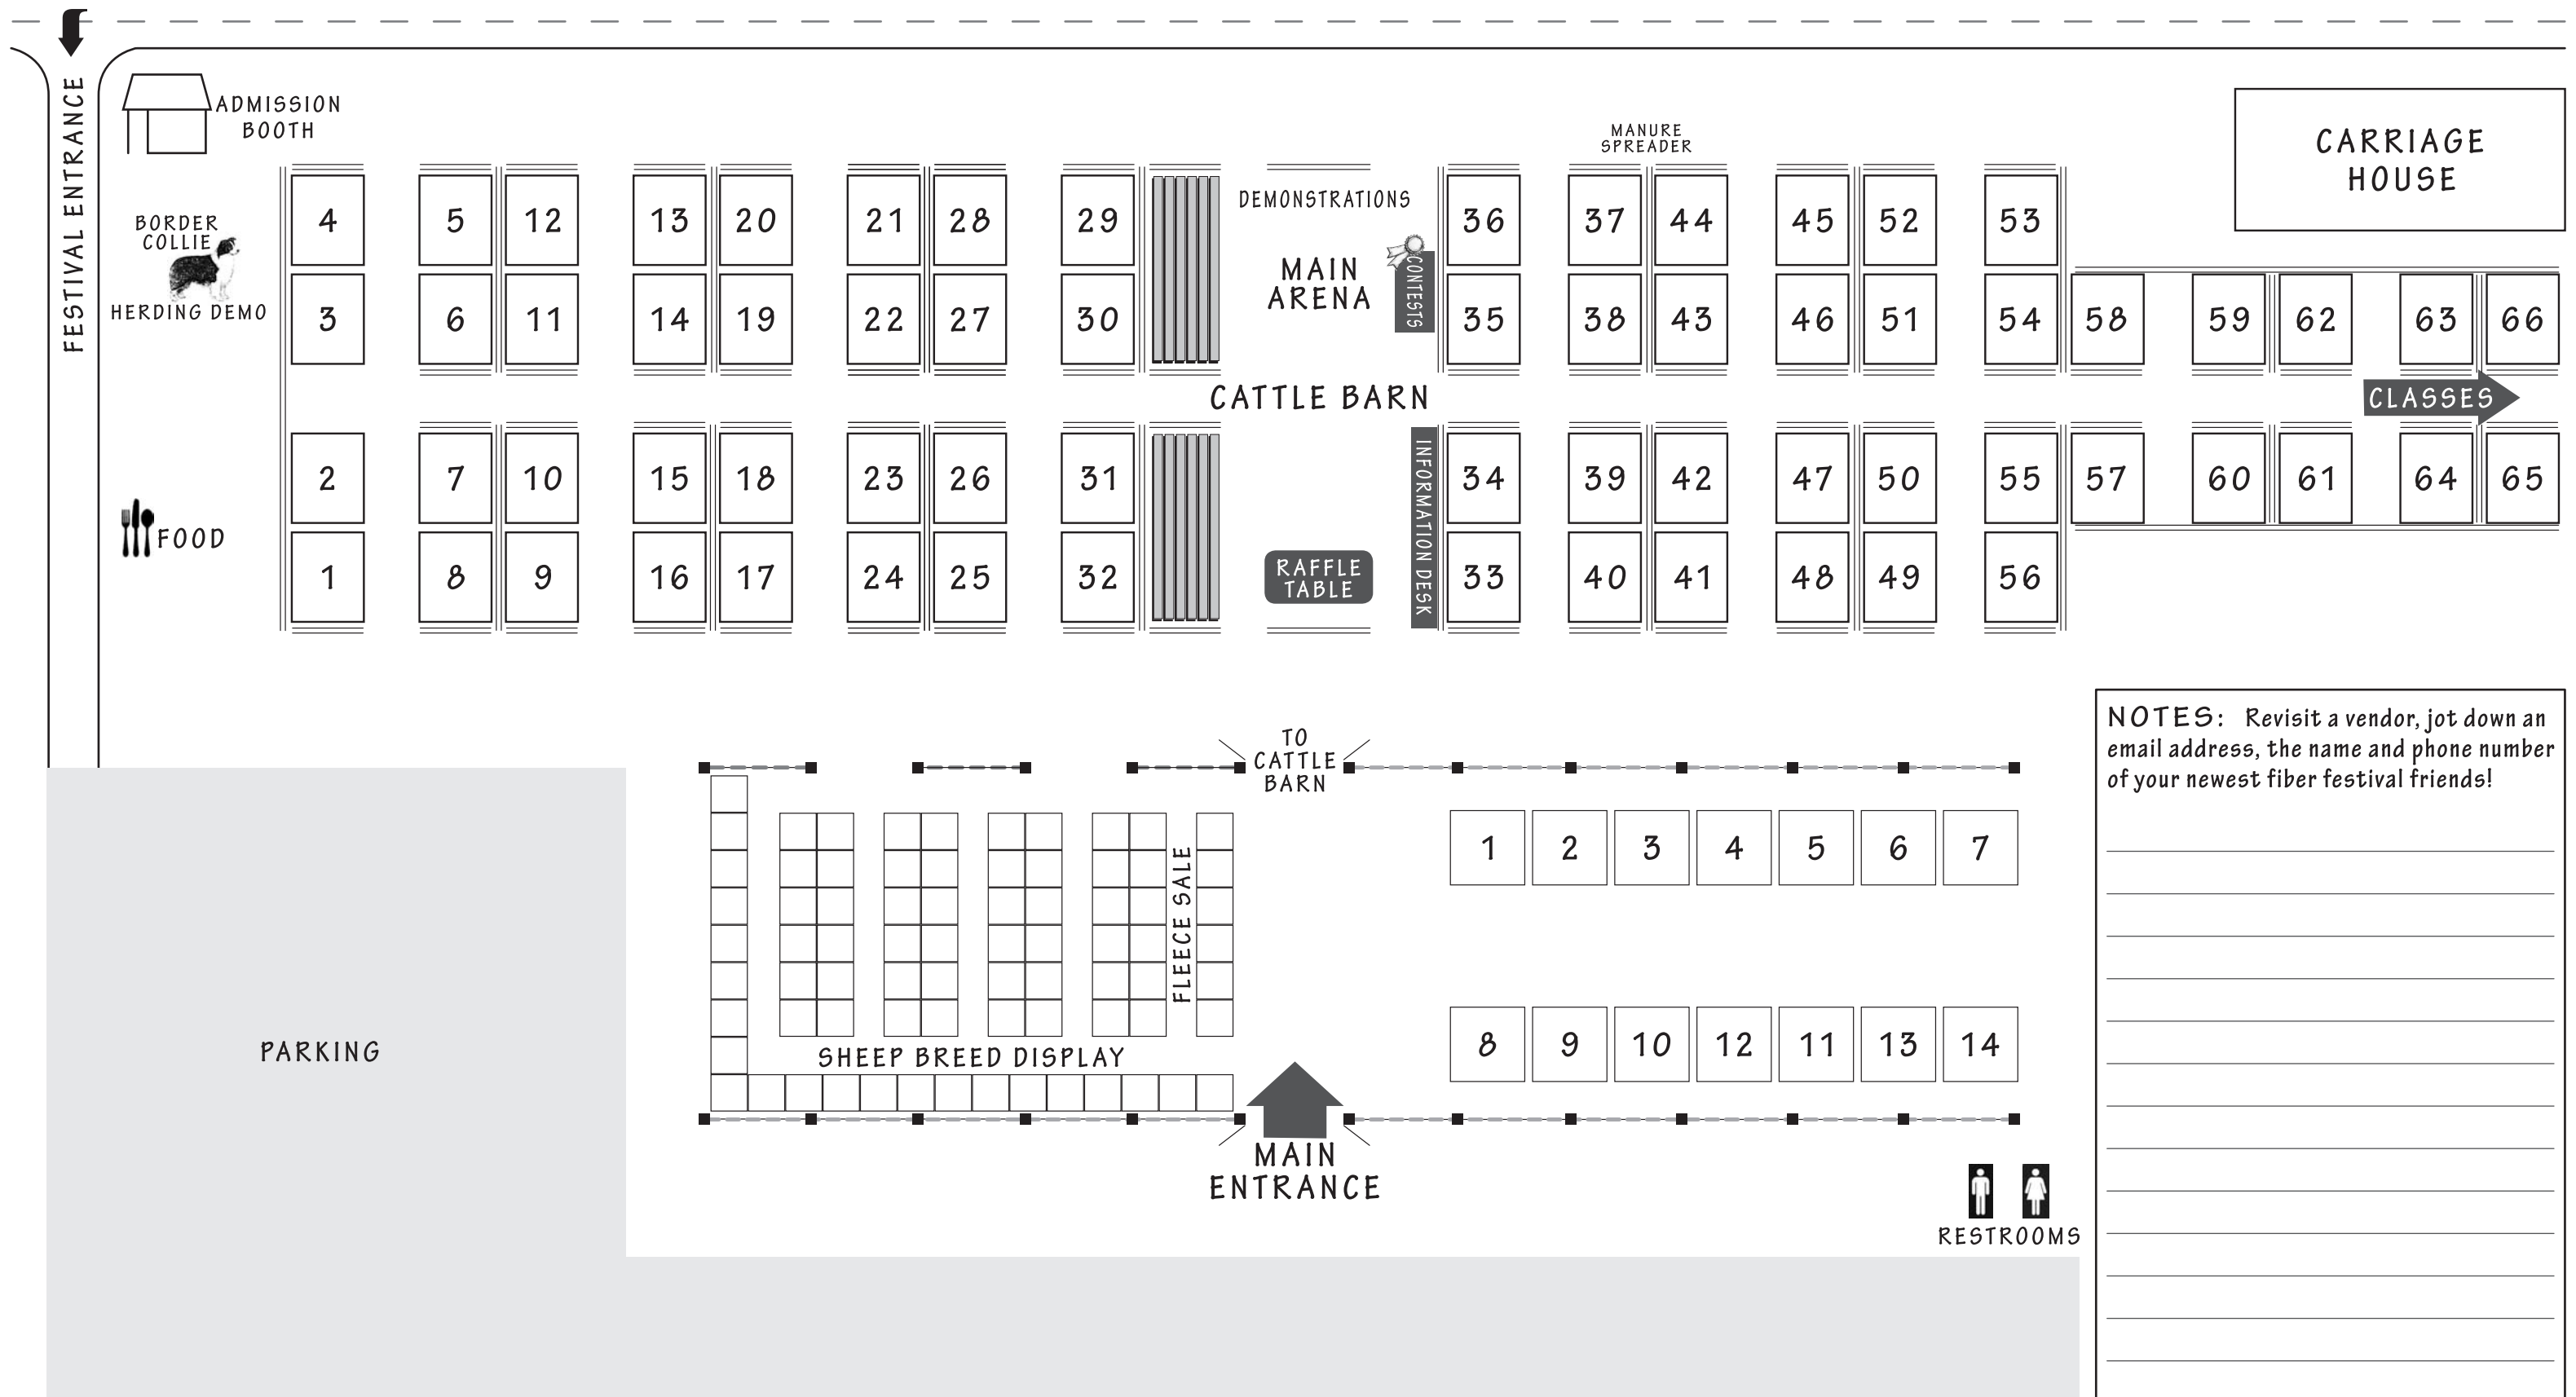

# WELCOME TO THE 14<sup>TH</sup> ENDLESS MOUNTAINS FIBER FESTIVAL OF PENNSYLVANIA

Harford Fairgrounds • 485 Fair Hill Road • New Milford, PA 18834

September 9<sup>th</sup> & 10<sup>th</sup>, 2017

TO 1-81 