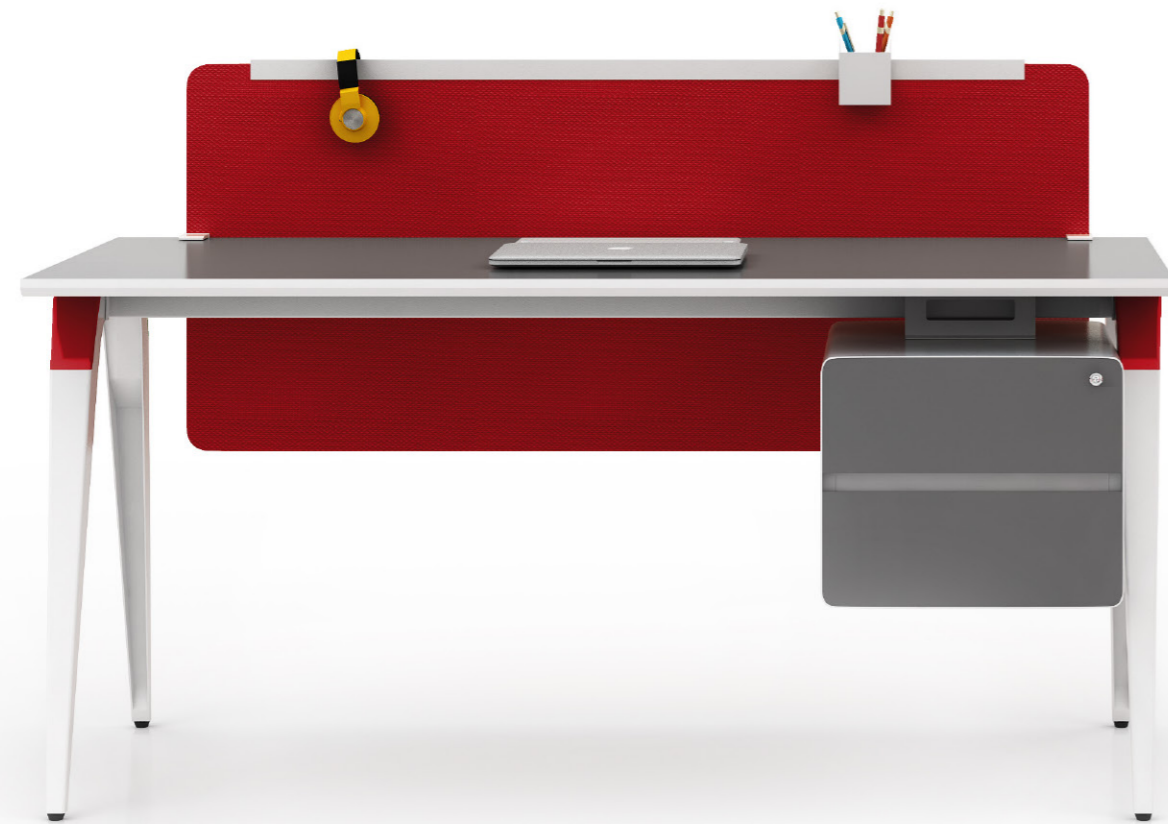

Max12 can be with different desk mounted screen. The function, style and colour for it can be flexible to meet different needs for the office space planning .

MAX 12

07-08

WORKSTATION