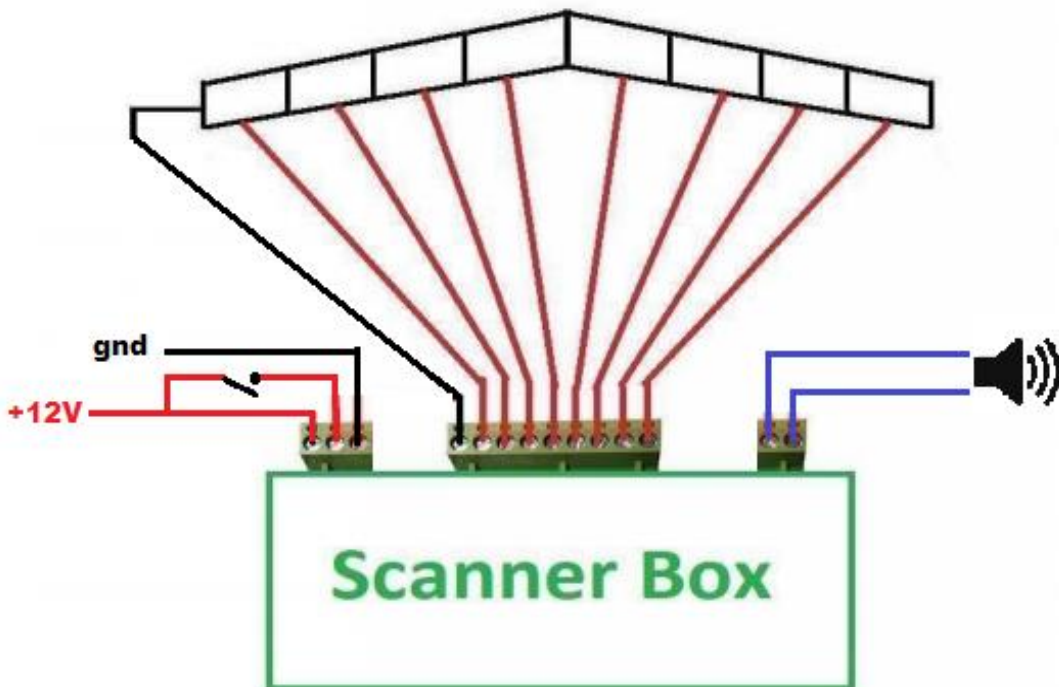

Scanner user manual

press turbine 1 time= on/off turbine
hold turbine 2 sec.= on/off scanner sound
press voice 1 to 10 times= play one of 10 voices
hold voice 2 sec.= on/off demo voices
press program= change light joke