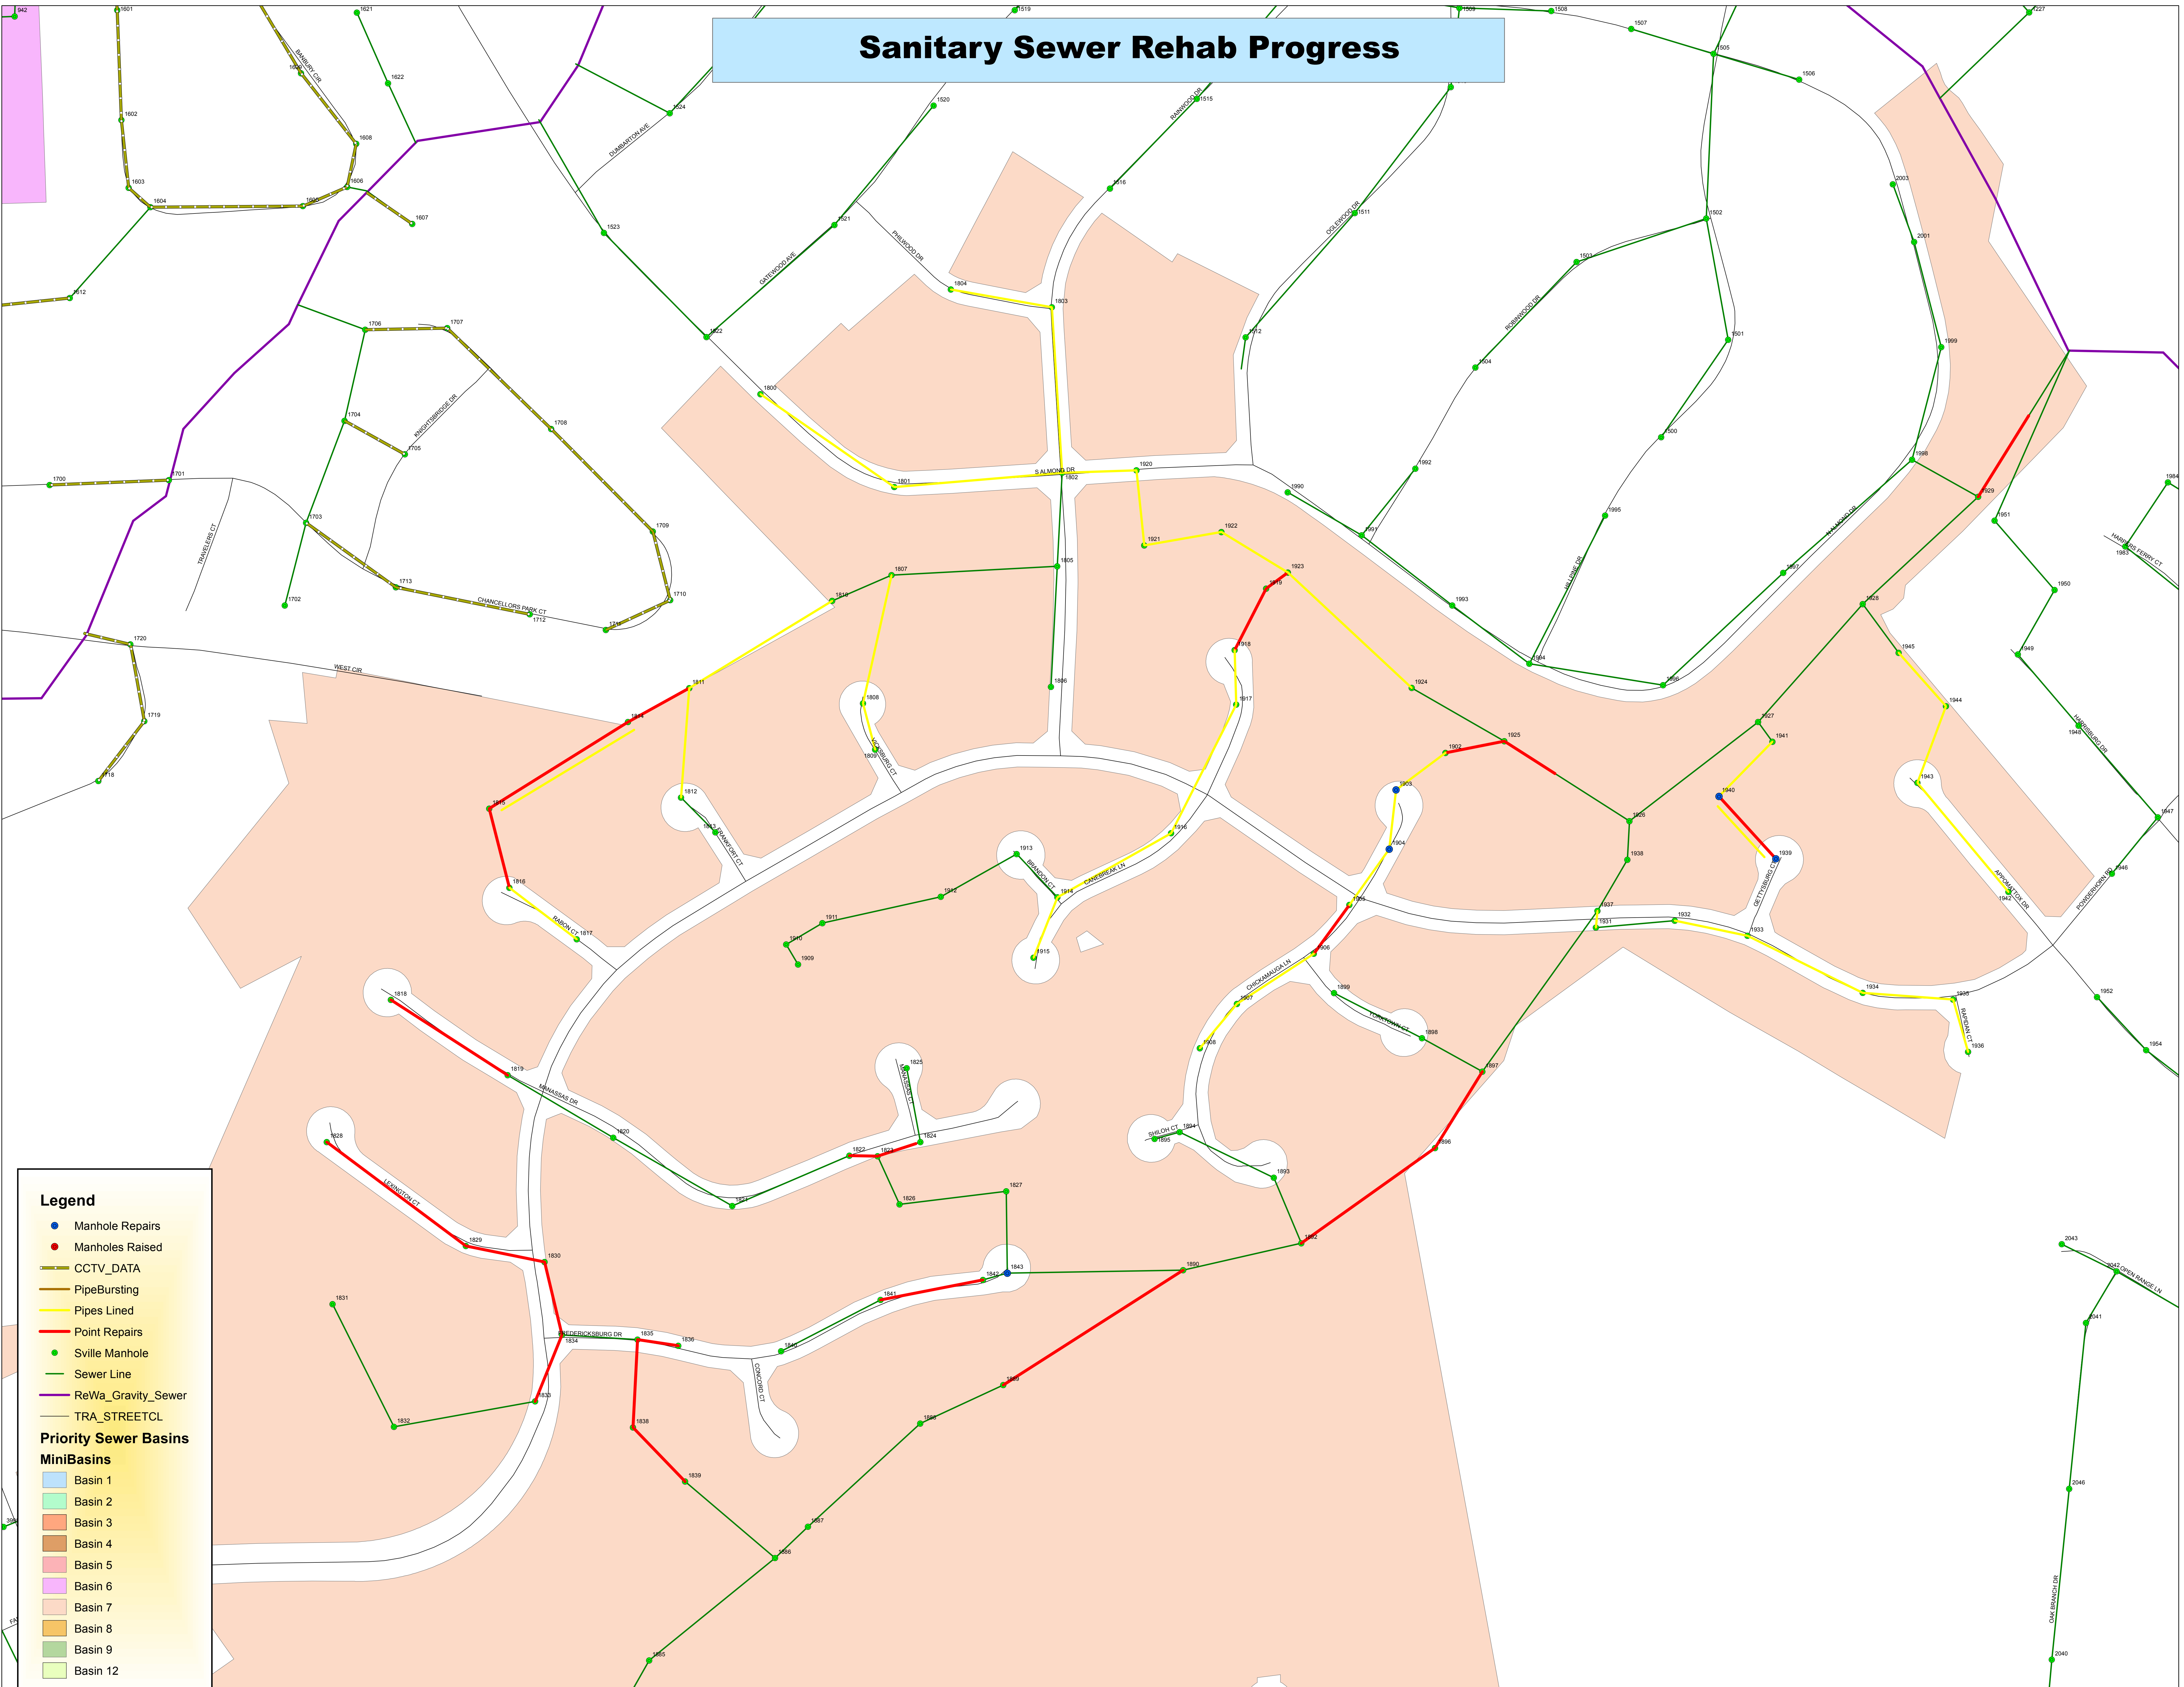

# Sanitary Sewer Rehab Progress

**Legend**

- Manhole Repairs
- Manholes Raised
- CCTV\_DATA
- PipeBursting
- Pipes Lined
- Point Repairs
- Sville Manhole
- Sewer Line
- ReWa\_Gravity\_Sewer
- TRA\_STREETCL

**Priority Sewer Basins**

**MiniBasins**

- Basin 1
- Basin 2
- Basin 3
- Basin 4
- Basin 5
- Basin 6
- Basin 7
- Basin 8
- Basin 9
- Basin 12