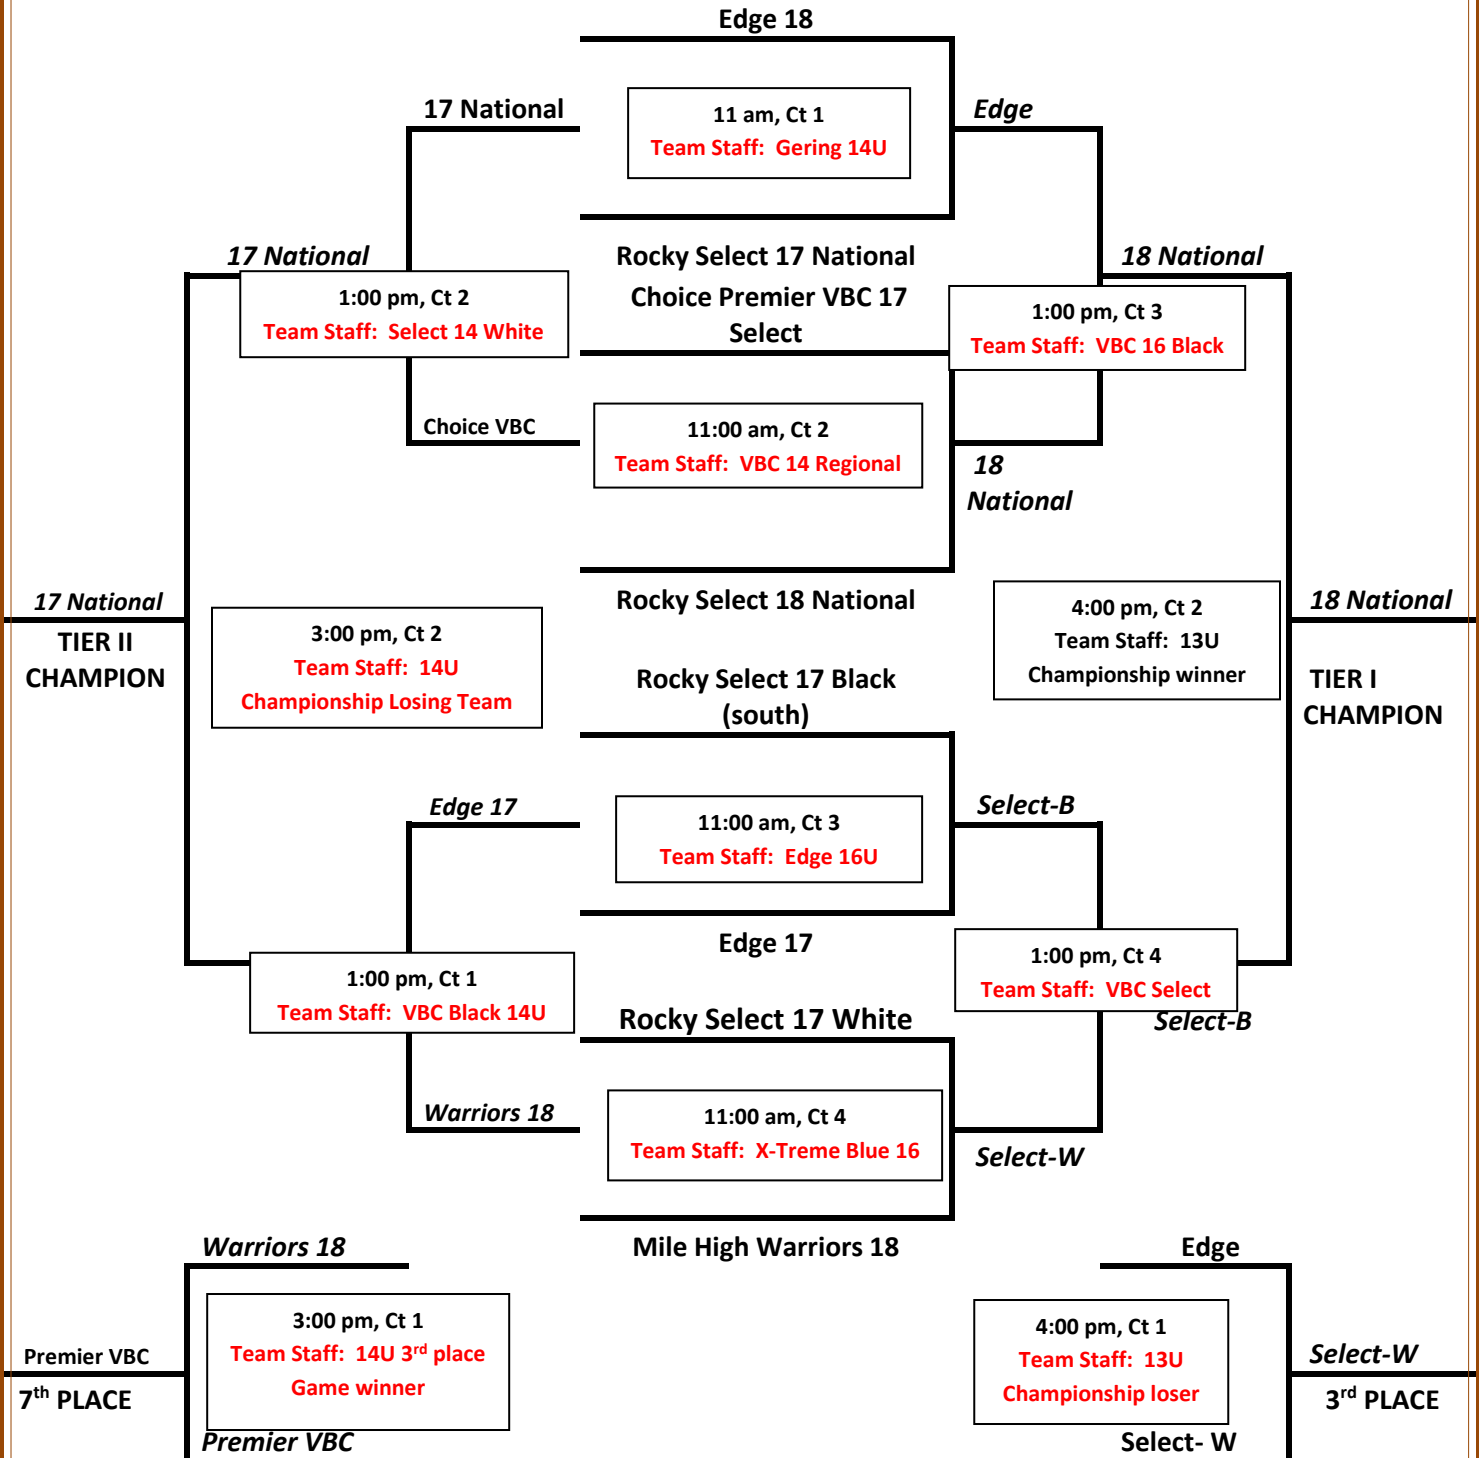

17/18U Girls Championships

Top Team in bracket is home team and wears light jersey
 1st Round winners advance to the right for Tier I Championships
 1st Round losers advance to the left for Tier II Championships

450+ parking spots are available, BUT it's a busy place!

Please do NOT park on CROOKED STICK, as Windsor will ticket.

Remember

No smoking on premises.

No outside food is allowed (please eat on south patio or tailgate)