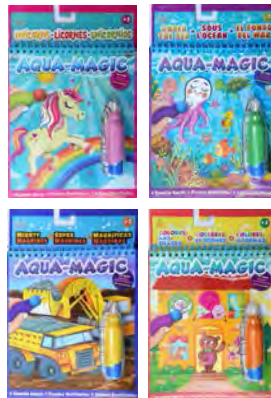

## Illustrated Dictionary

8 x 10.5"

Case Pack: 48

UPC: 0 62255 20011 6

20011 Open Stock \$1.50 each

20011SD24 Shelf Display \$1.65ea. \$39.60/Display

20011FD72 Floor Display \$1.95ea. \$140.40/Display

## Three Little Twigs® Aqua Magic

Uncover the magic with water. Search and find with 8 exciting pages. Pen included. 4 assorted

Ages 3+

7" x 9"

Case Pack: 24

UPC: 0 62255 36920 2

36920 Open Stock \$2.45 each