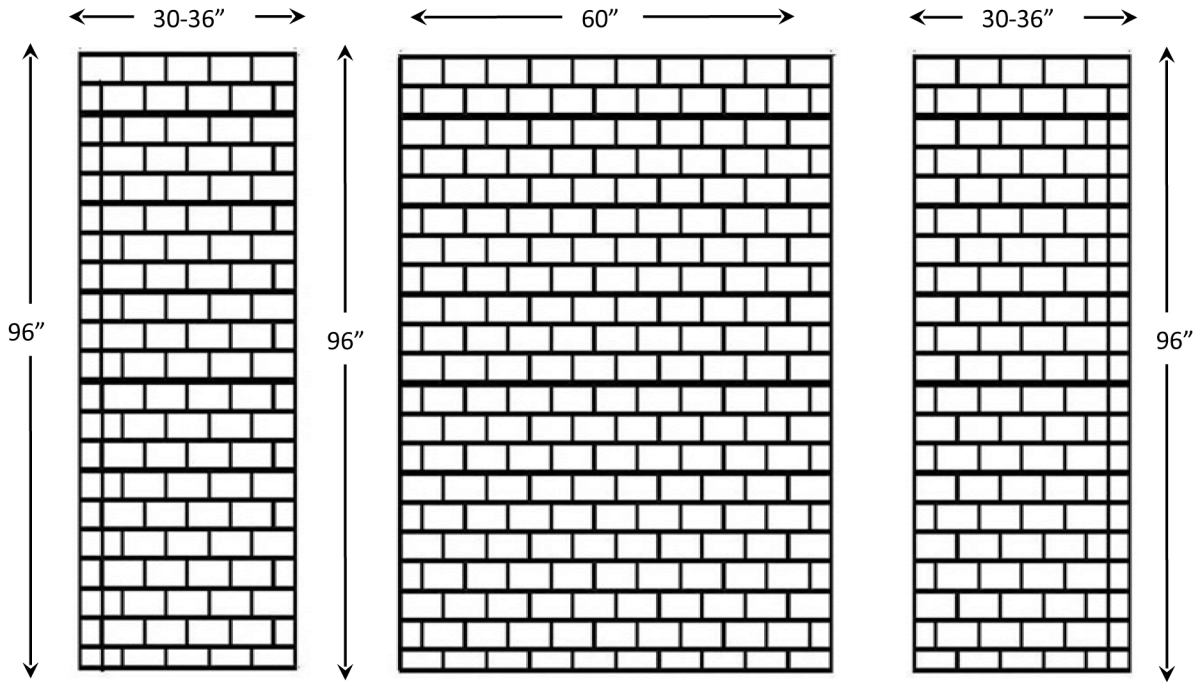

SS-5100

Standard Features:

Optional Accesories:

- Individual "tile" size, 3"x6" (7.7 x 15.3" cm).
- Up to 96" (244 cm) Max height.
- Back Wall: 60" (152 cm) Max width.
- Side Walls: Up to 36" (91 cm) Max width.
- ¼ Nominal thickness.
- Gloss & Matte Finish.

- 2 x 1 ¼" x up to 96" Trim Strips
- 2 x ¾" x up to 96" Trim Strips
- Soap Dishes
- Shampoo Shelves
- Foot Rests
- Accesorie ledge

www.ffeinternational.ca

660 Mgr Dubois, Suite 100, Saint-Jérôme, Québec J7Y 3L8