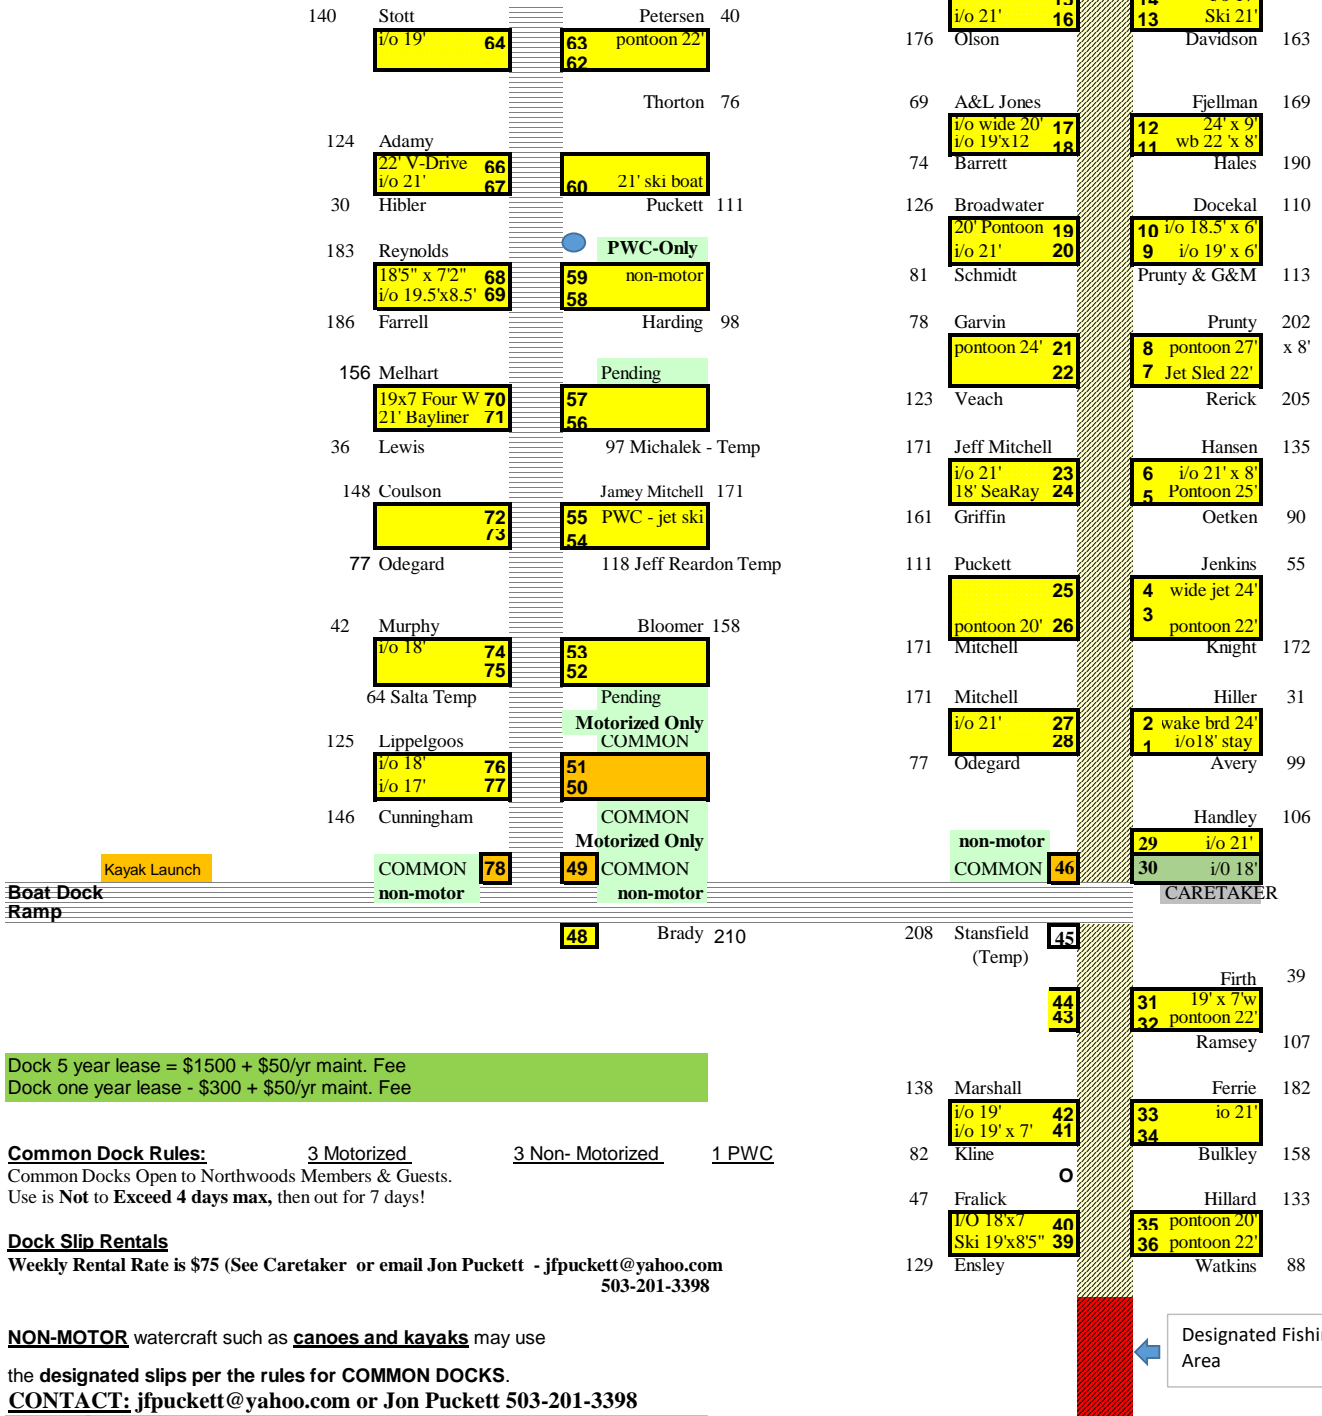

THE NORTH WOODS MARINA MAP

as of May 2018

There is now One (1) slip that is available for rental or use for motorized personal watercraft slip 59

THE MARINA IS FULL

Dock 5 year lease = \$1500 + \$50/yr maint. Fee
 Dock one year lease - \$300 + \$50/yr maint. Fee

Common Dock Rules: 3 Motorized 3 Non- Motorized 1 PWC
 Common Docks Open to Northwoods Members & Guests.
 Use is **Not** to Exceed 4 days max, then out for 7 days!

Dock Slip Rentals
 Weekly Rental Rate is \$75 (See Caretaker or email Jon Puckett - jfpuckett@yahoo.com
 503-201-3398

NON-MOTOR watercraft such as **canoes and kayaks** may use

the **designated slips per the rules for COMMON DOCKS.**
CONTACT: jfpuckett@yahoo.com or Jon Puckett 503-201-3398

Out of place pylon that won't be moved for now

Designated Fishing Area