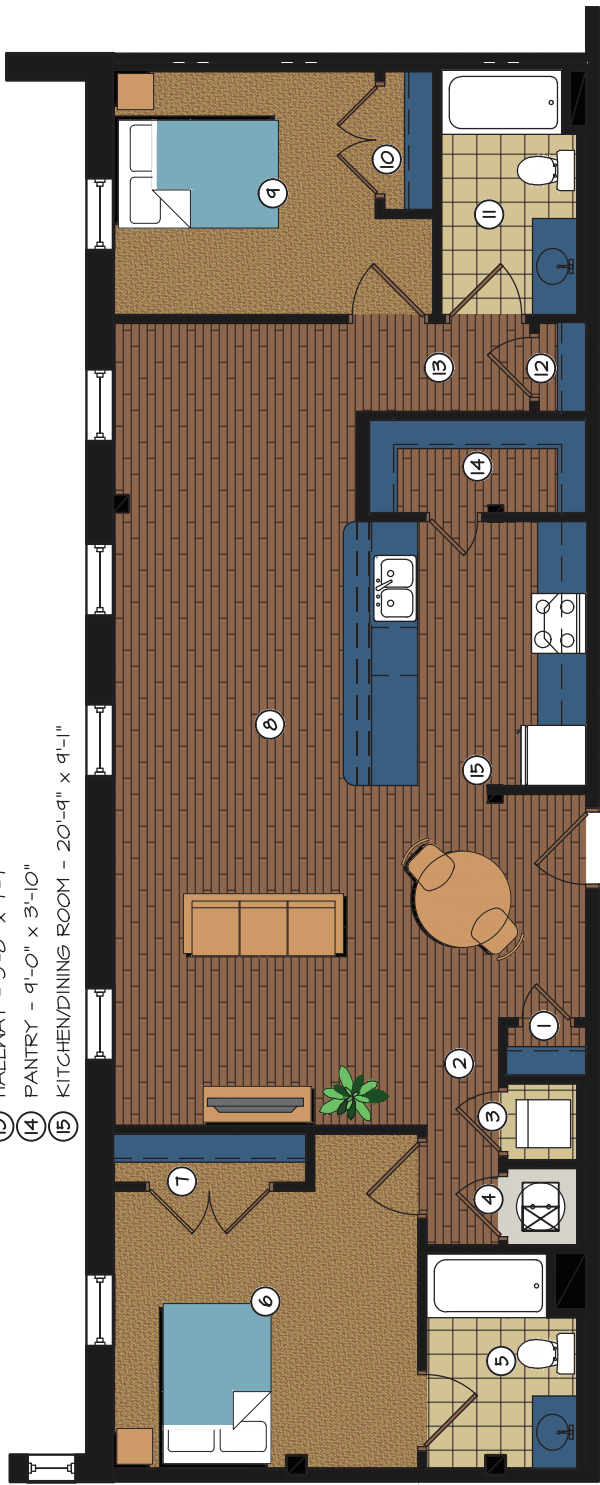

- ① COATS - 2'-0" x 3'-3"
- ② HALLWAY - 4'-5" x 3'-0"
- ③ LAUNDRY - 3'-2" x 2'-10"
- ④ MECH - 3'-2" x 2'-10"
- ⑤ BATH #1 - 8'-11" x 6'-3"
- ⑥ BEDROOM #1 - 13'-11" x 12'-8"
- ⑦ CLOSET - 2'-0" x 8'-0"
- ⑧ LIVING ROOM - 33'-5" x 13'-0"
- ⑨ BEDROOM #2 - 10'-1" x 13'-0"
- ⑩ CLOSET - 5'-4" x 2'-0"
- ⑪ BATH #2 - 10'-1" x 5'-7"
- ⑫ LINEN - 3'-8" x 1'-11"
- ⑬ HALLWAY - 3'-8" x 7'-7"
- ⑭ PANTRY - 4'-0" x 3'-10"
- ⑮ KITCHEN/DINING ROOM - 20'-4" x 4'-1"

NOTE: DIMENSIONS MAY VARY FROM UNIT TO UNIT