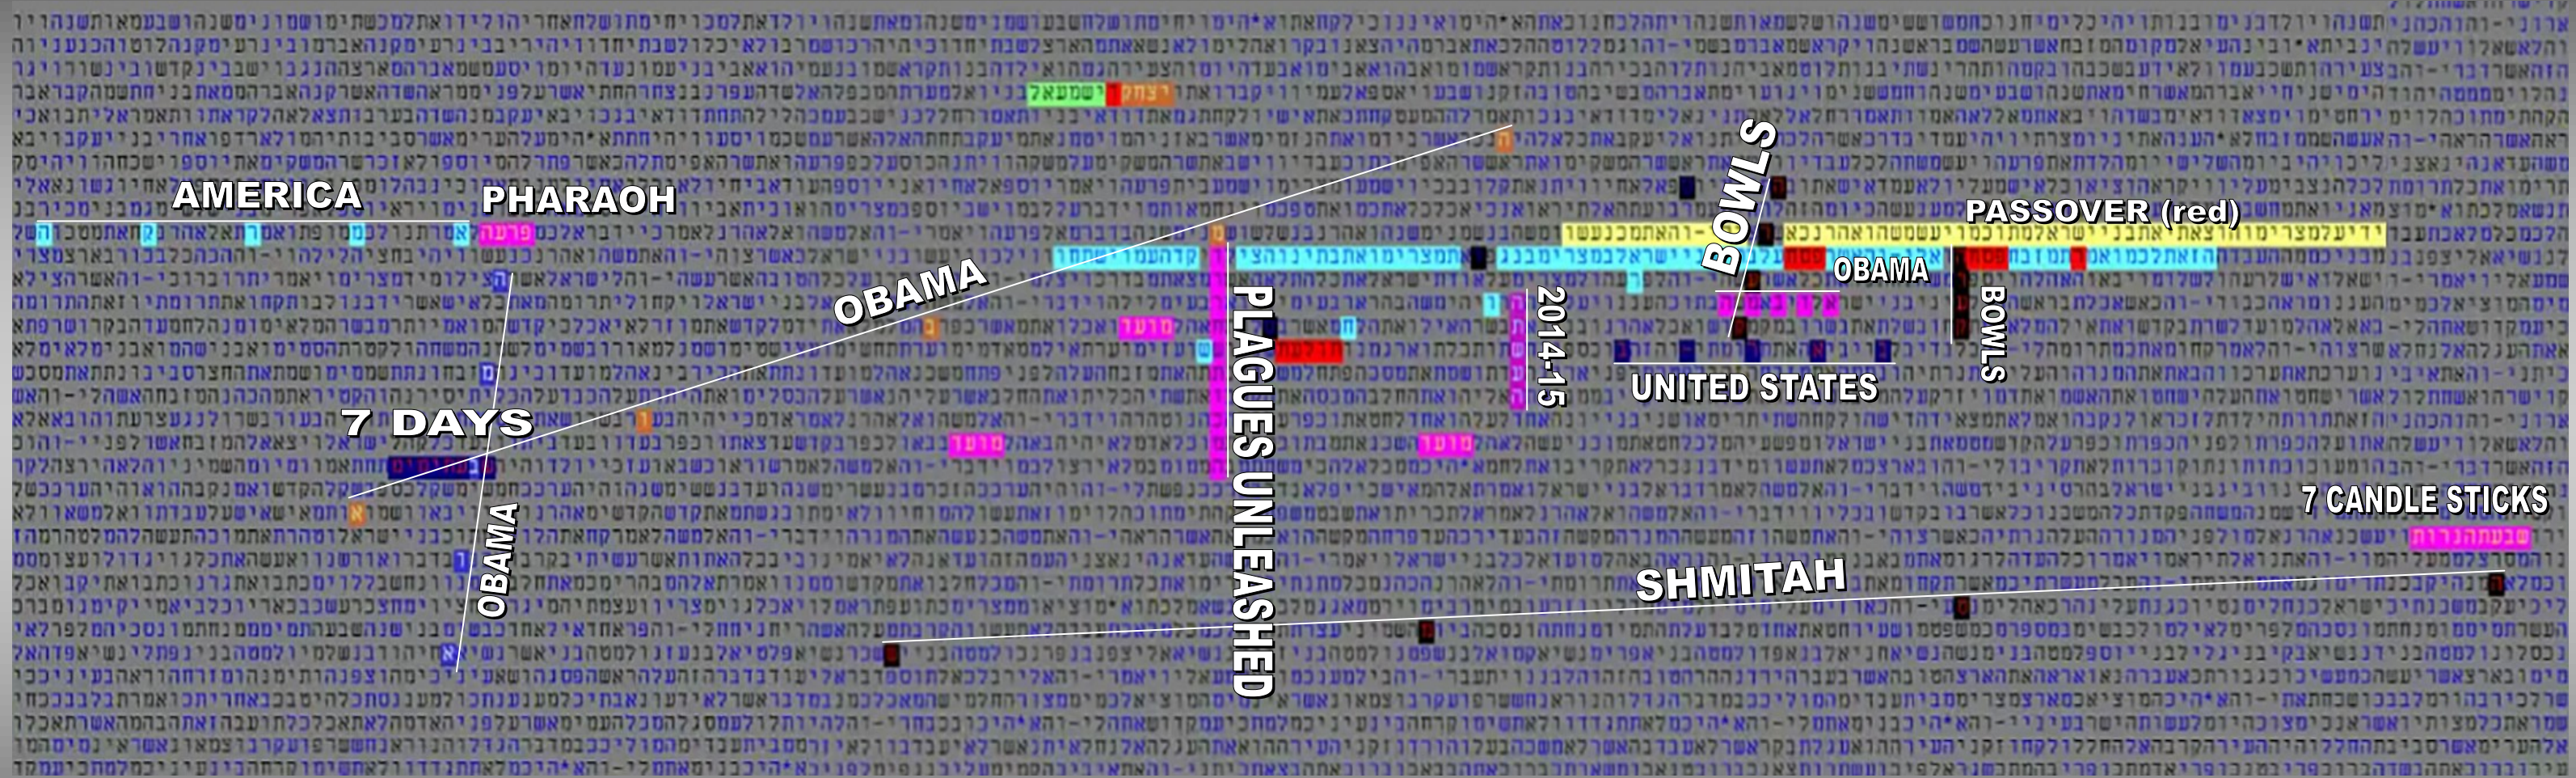

THE PLAGUES UNLEASHED

Bible Code Matrix of Prophecy in Scripture

© MATTHEW WRIGHT MINISTRIES
Graphic layout by Luis B. Vega

RESOURCES
youtube.com/user/TheMatt71269
biblecodenow1@gmail.com
biblecodenow.com
facebook.com/groups/codesearcher

SCRIPTURE SOURCE(s)
Old & New Testament
TorahSoft

FOR AN EXPLANATION - STUDY OF THE CHART CODE MATRIX, VISIT THE YOUTUBE CHANNEL VIDEO SERIES.
WIDTH: 8915 CENTER: 95596