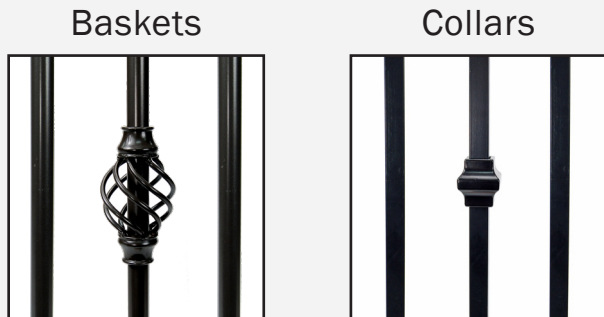

Slide Over Accessories

*Only Available in Smooth Black Finish for both Round and Square

Baluster Features

- Low Maintenance
- Affordable
- Stylish
- Quick & Easy Installation
- Use with Wood, Composite and Vinyl
- AAMA 2604 Powder Coat
- Smooth and Textured Finishes
- Available in 11 colors
- Powder Coated Baluster Ends
- Limited Lifetime Warranty