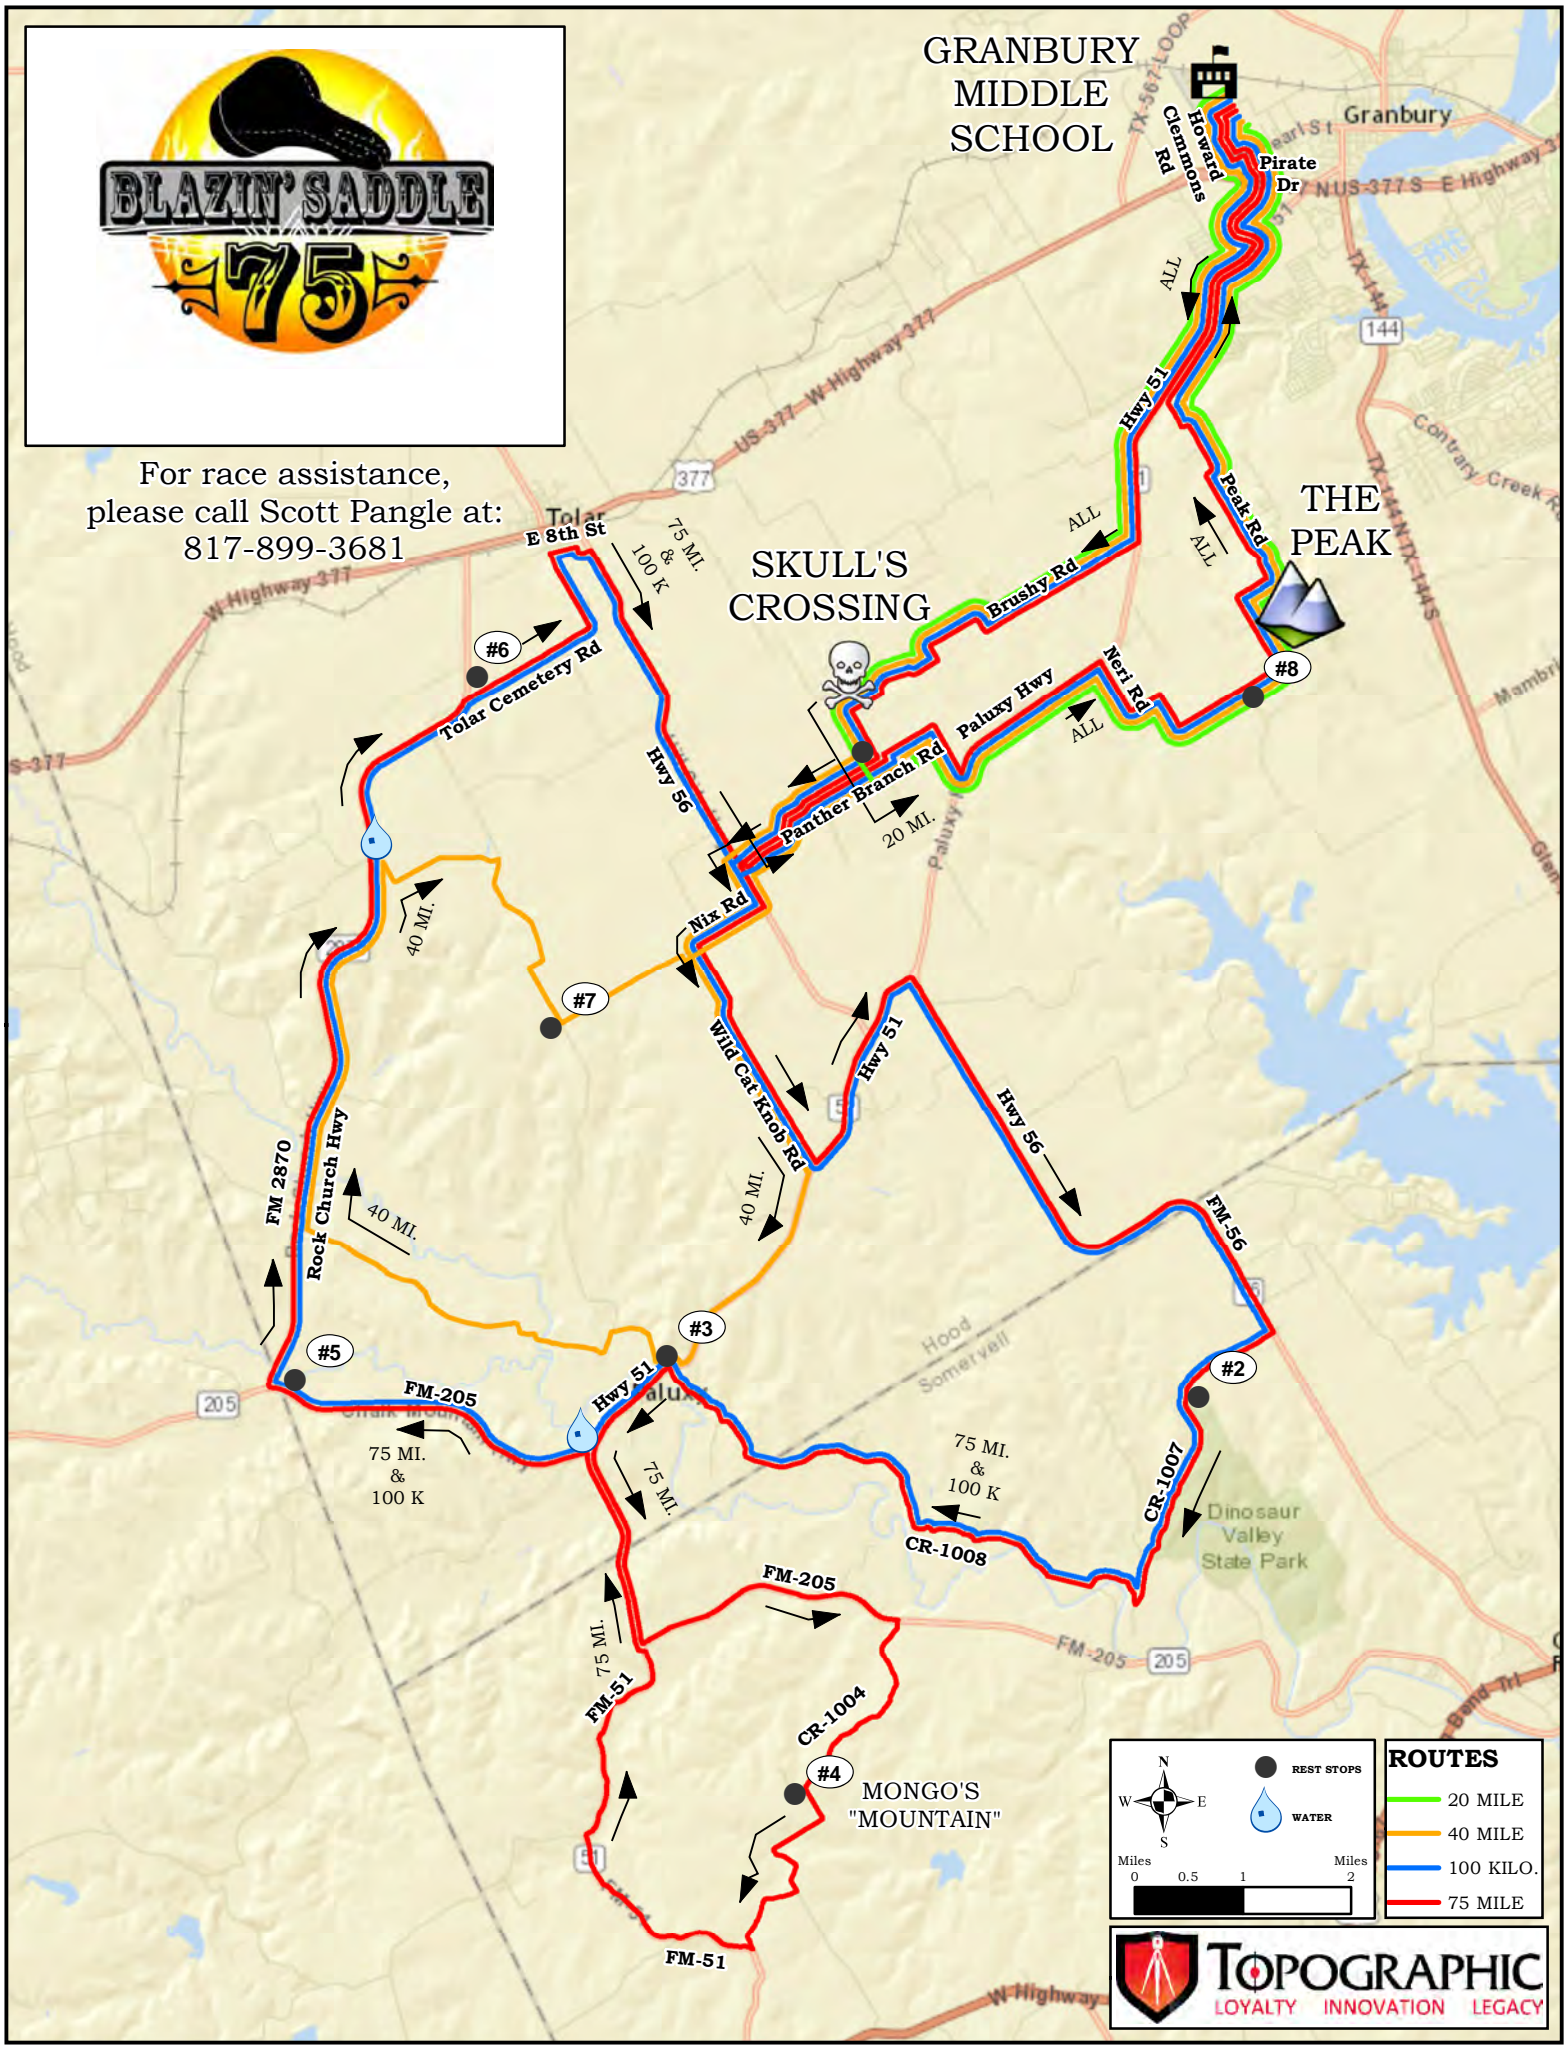

For race assistance,
please call Scott Pangle at:
817-899-3681

GRANBURY
MIDDLE
SCHOOL

THE PEAK

SKULL'S
CROSSING

MONGO'S
"MOUNTAIN"

	● REST STOPS	ROUTES 20 MILE 40 MILE 100 KILO. 75 MILE
	WATER	