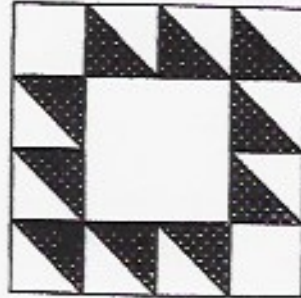

Double X

I-Unit Grid

Color Illustration: page 14

Blue A:  6 1/2 inches

White B:  1 and 7/8 inches

Blue C:  1 and 1/2 inches

Red D:  1 and 7/8 inches

Size: 12 inches

Colors: Red, White, and Blue fabrics