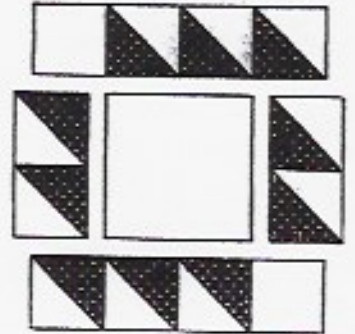

Double X

I-Unit Grid

Color Illustration: page 14

Blue A:  6 1/2 inches

White B:  1 and 7/8 inches

Blue C:  1 and 1/2 inches

Red D:  1 and 7/8 inches

Size: 12 inches

Colors: Red, White, and Blue fabrics