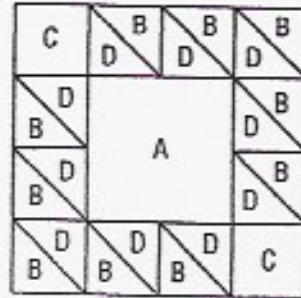

Double X

I-Unit Grid

Color Illustration: page 14

Blue A:  6 1/2 inches

White B:  1 and 7/8 inches

Blue C:  1 and 1/2 inches

Red D:  1 and 7/8 inches

Size: 12 inches