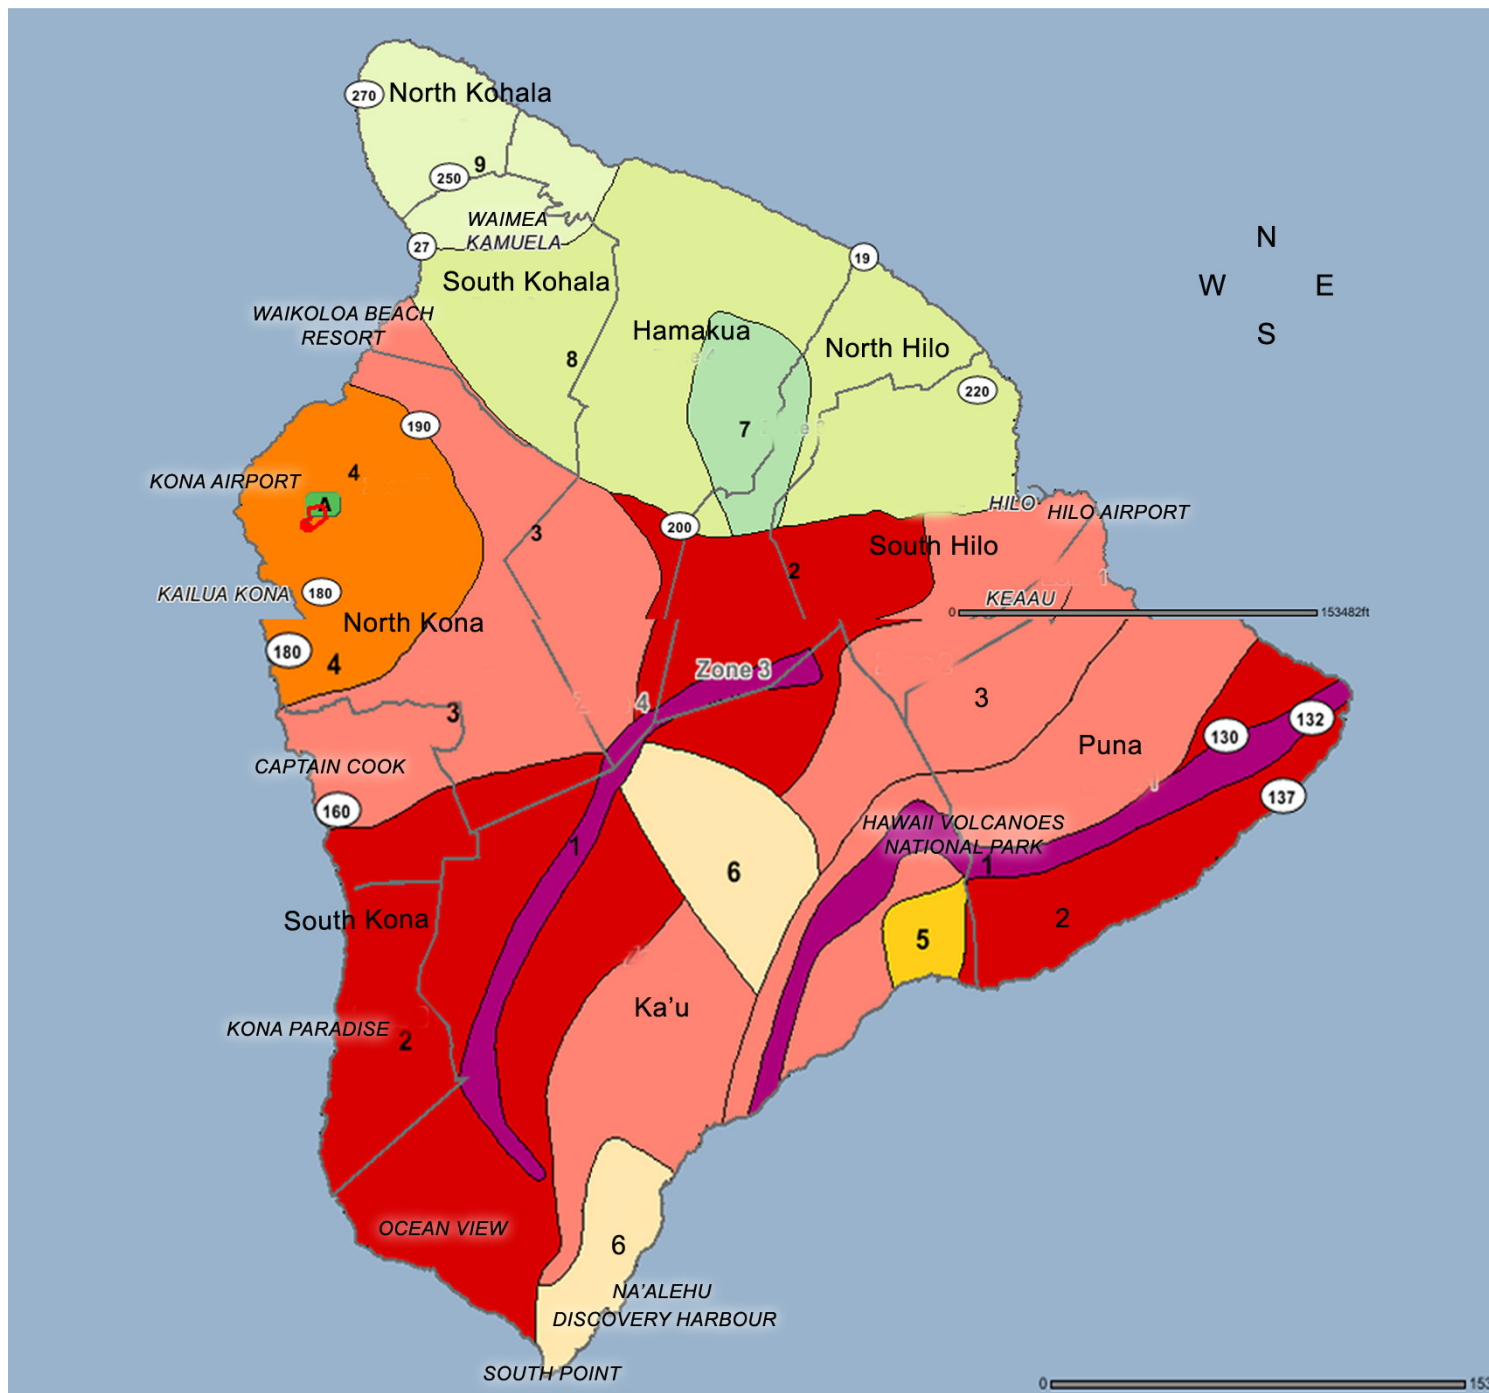

Map of The Big Island of Hawai'i

Showing Lava Hazard Zones, Districts & Larger Towns

NOTE: Lava hazard zones are 1 - 9. Lava zone 1 is considered the riskiest area and 9 the least risky.

This map is only approximate and lava hazard zones should be checked on a property by property basis.