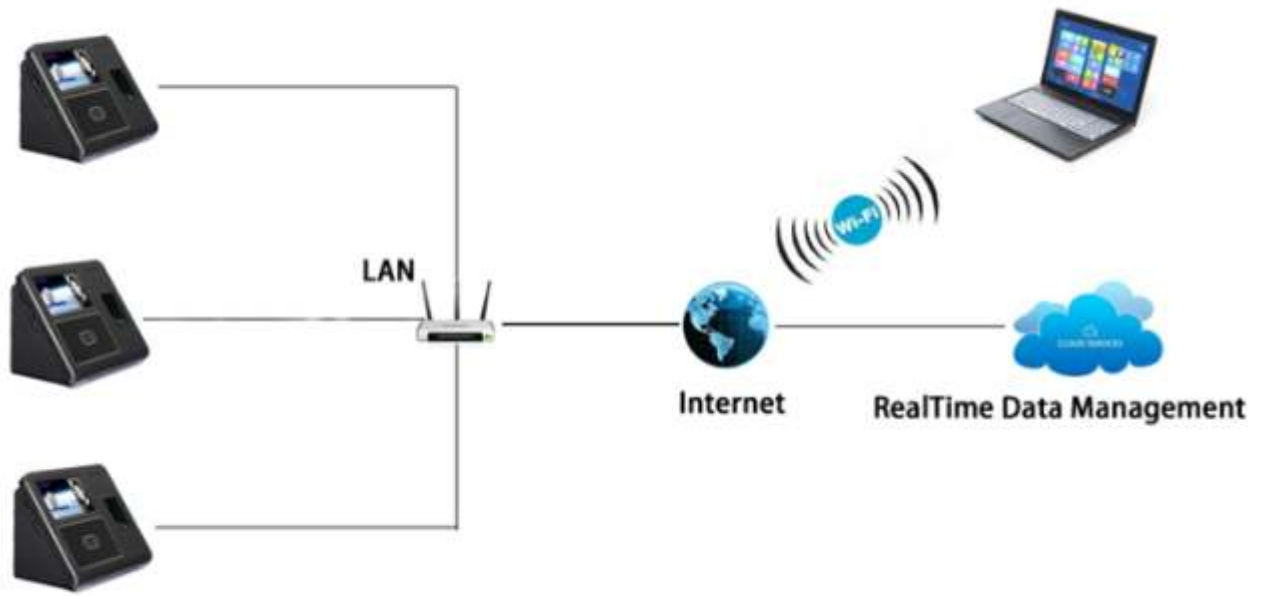

switch machine key

Long press 3 seconds to switch machine

Usb flash drive interface

Usb flash drive export data into the software can be used for viewing.

Infrared optical recognition

Dual cameras identify, High resolution infrared optical system. it also can accurately identify in the night

Fingerprint acquisition area

It is used for the latest optical technology, dry and wet fingers can identify.

Entrance guard links area

Used to control the opening and closing of access control system.

Software and Configuration

Work Standalone

Work in Network

Software and Configuration

Hanging installation

On the wall of the apart from the ground 1.15 meters installed side by side two standard M3 bolts. Two bolt center distance between 60-70 - mm, center line parallel to the ground. Install the machine on the back of the two bolt holes are aligned, will hang up machine

Desktop put to use

Attendance machine adopts the triangle three-dimensional appearance design, it can be placed in the front desk on the desktop or other platforms used directly, without additional installation