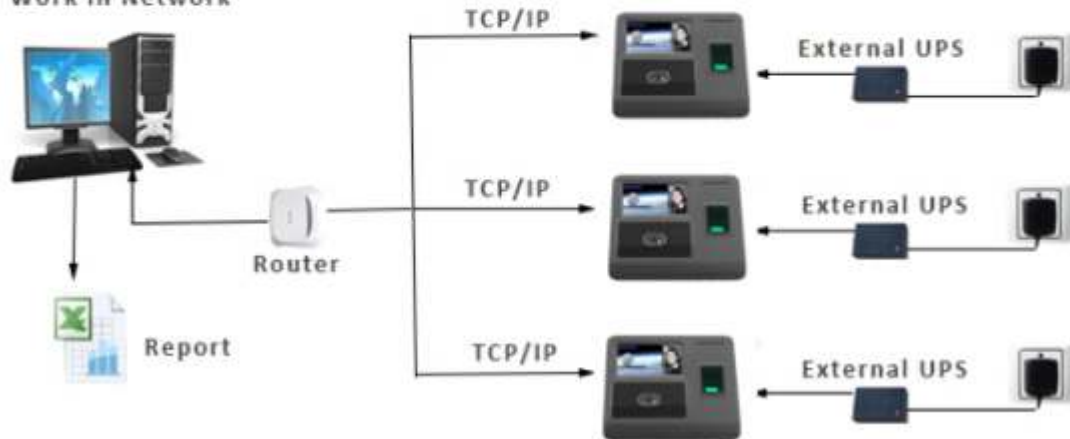

Fingerprint acquisition area

It is used for the latest optical technology, dry and wet fingers can identify.

Entrance guard links area

Used to control the opening and closing of access control system.

Software and Configuration

Work Standalone

Work in Network

Software and Configuration

Hanging installation

On the wall of the apart from the ground 1.15 meters installed side by side two standard M3 bolts. Two bolt center distance between 60-70 - mm, center line parallel to the ground. Install the machine on the back of the two bolt holes are aligned, will hang up machine