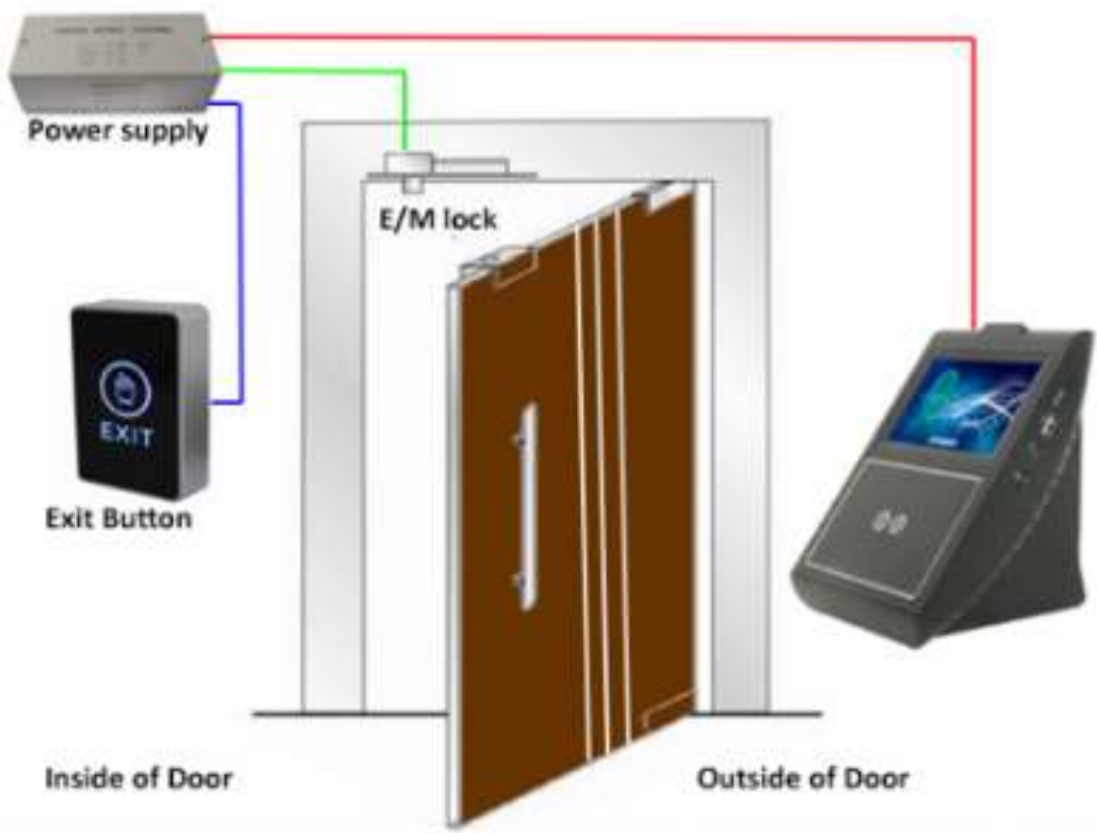

switch machine key

Long press 3 seconds to switch machine

Usb flash drive interface

Usb flash drive export data into the software can be used for viewing.

Infrared optical recognition

Dual cameras identify, High resolution infrared optical system. it also can accurately identify in the night

Fingerprint acquisition area

It is used for the latest optical technology, dry and wet fingers can identify.

Entrance guard links area

Used to control the opening and closing of access control system.

Software and Configuration

Work Standalone

Work in Network

Software and Configuration

Hanging installation

On the wall of the apart from the ground 1.15 meters installed side by side two standard M3 bolts. Two bolt center distance between 60-70 - mm, center line parallel to the ground. Install the machine on the back of the two bolt holes are aligned, will hang up machine