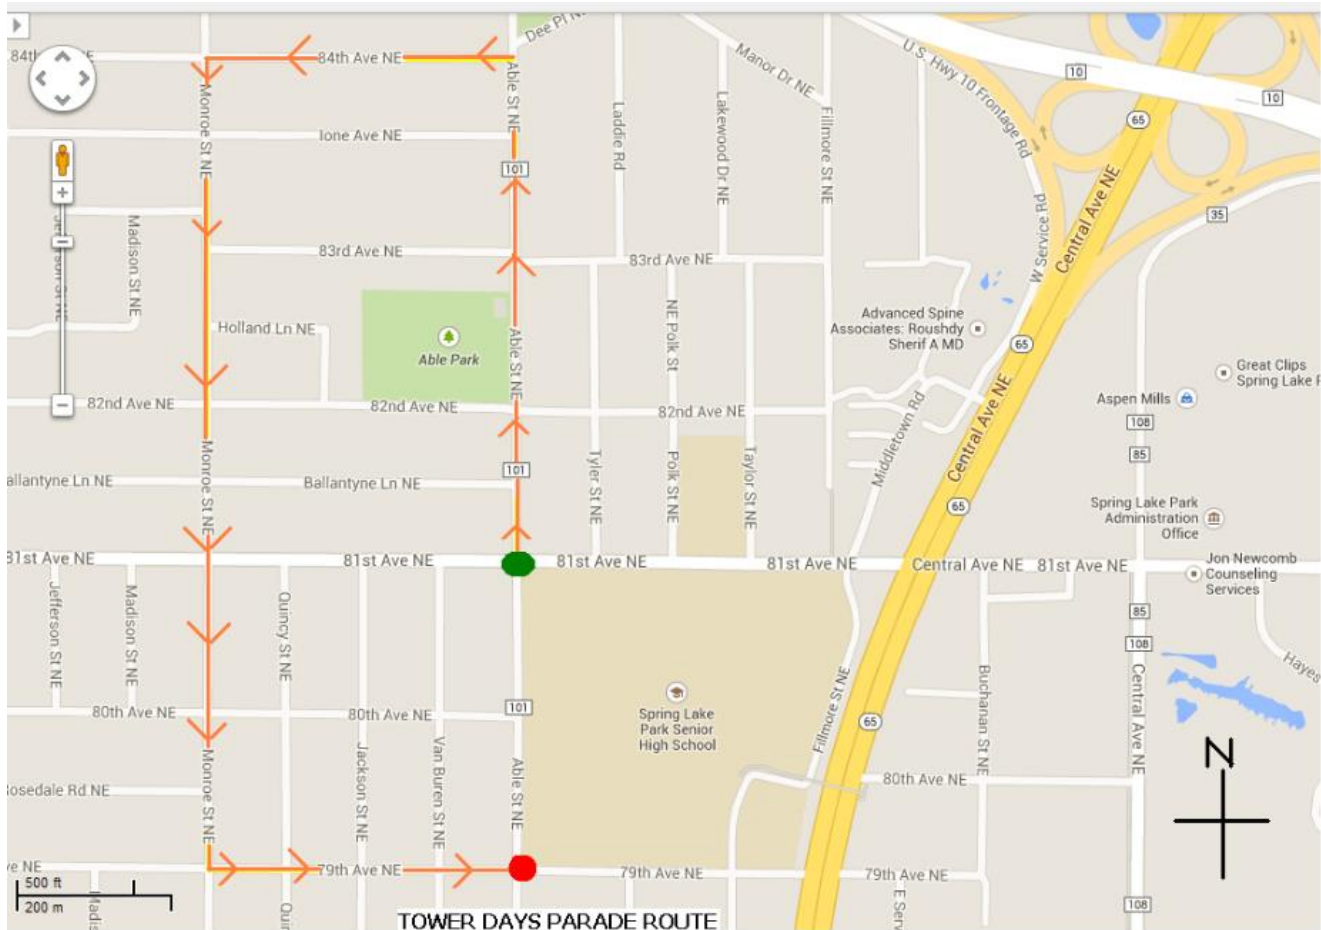

SPRING LAKE PARK ANNUAL

TOWER DAYS / CITY CELEBRATION

www.towerdays.com

Parade Starting Point : 81st Ave. & Able St.
North On Able St.
1st Turn : West On 84th Ave.
2nd Turn: South On Monroe St.
3rd Turn: East on 79th Ave.
End Point: 79th Ave. & Able St.

- 5:30PM Parade Units begin set up along Able Street, 79th Ave. and 81st Ave.
-Spectator parking allowed on surrounding neighborhood streets.
-Spring Lake Park High School parking lots for parade participants & volunteers only.
- 6:00PM Limited or NO access to streets within parade route begins.
- 6:30PM **PARADE START TIME** / estimated length of parade 1.5 hrs.