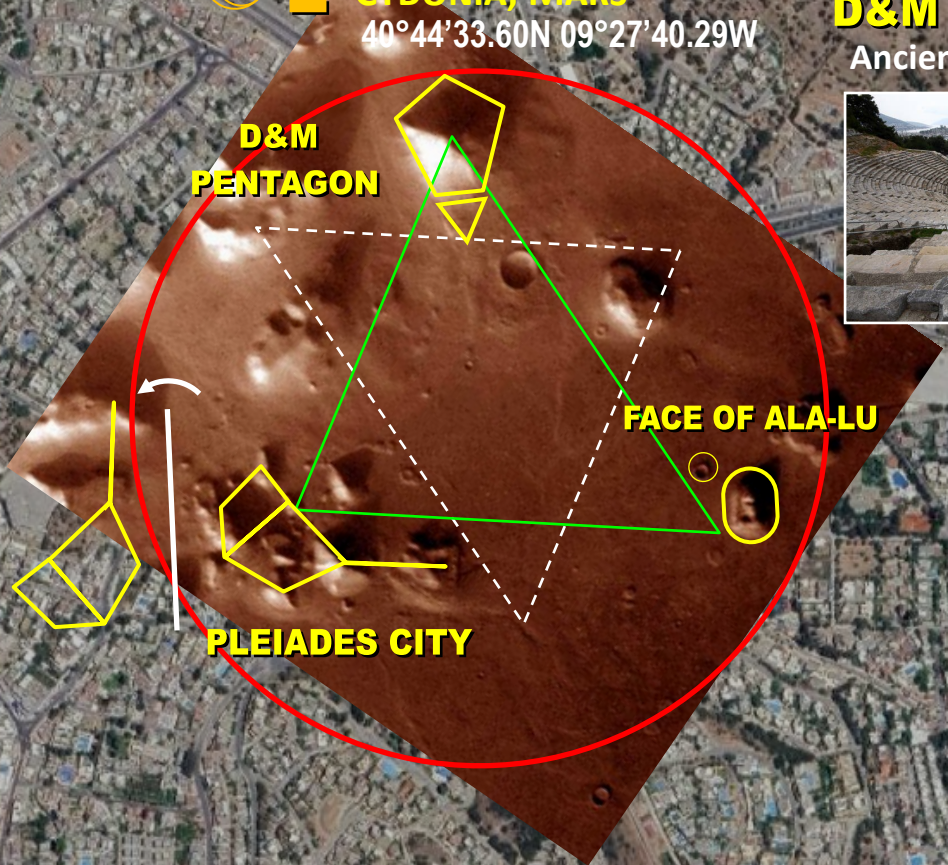

HALICARNASSUS CYDONIA STAR MAP

TURKEY

MARTIAN MOTIF TRIANGULATION PATTERN

MARTIAN MOTIF
CYDONIA, MARS
 40°44'33.60N 09°27'40.29W

D&M PENTAGON
 Ancient Greek Theatre

FACE OF ALA-LU
 Ancient Mausoleum

PLEIADES STARS
 7 DAUGHTERS OF ATLAS

PLEIADES CITY
 Ancient St. Peter's Fort

© Composition and Some Graphics by
LUIS B. VEGA
 vegapost@hotmail.com
 www.PostScripts.org
 FOR ILLUSTRATION PURPOSES ONLY

MAIN SOURCES
 Earth.Google.com
 ESA.ist - G. Neukum
 Mars.Google.com
 Wikipedia.com
 PP

Google Earth