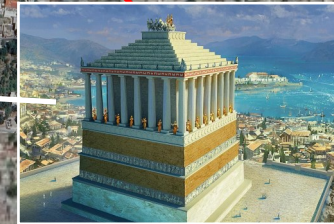

HALICARNASSUS CYDONIA STAR MAP

TURKEY

MARTIAN MOTIF TRIANGULATION PATTERN

MARTIAN MOTIF
CYDONIA, MARS
 40°44'33.60N 09°27'40.29W

D&M PENTAGON
 Ancient Greek Theatre

FACE OF ALA-LU
 Ancient Mausoleum

PLEIADES STARS
 7 DAUGHTERS OF ATLAS