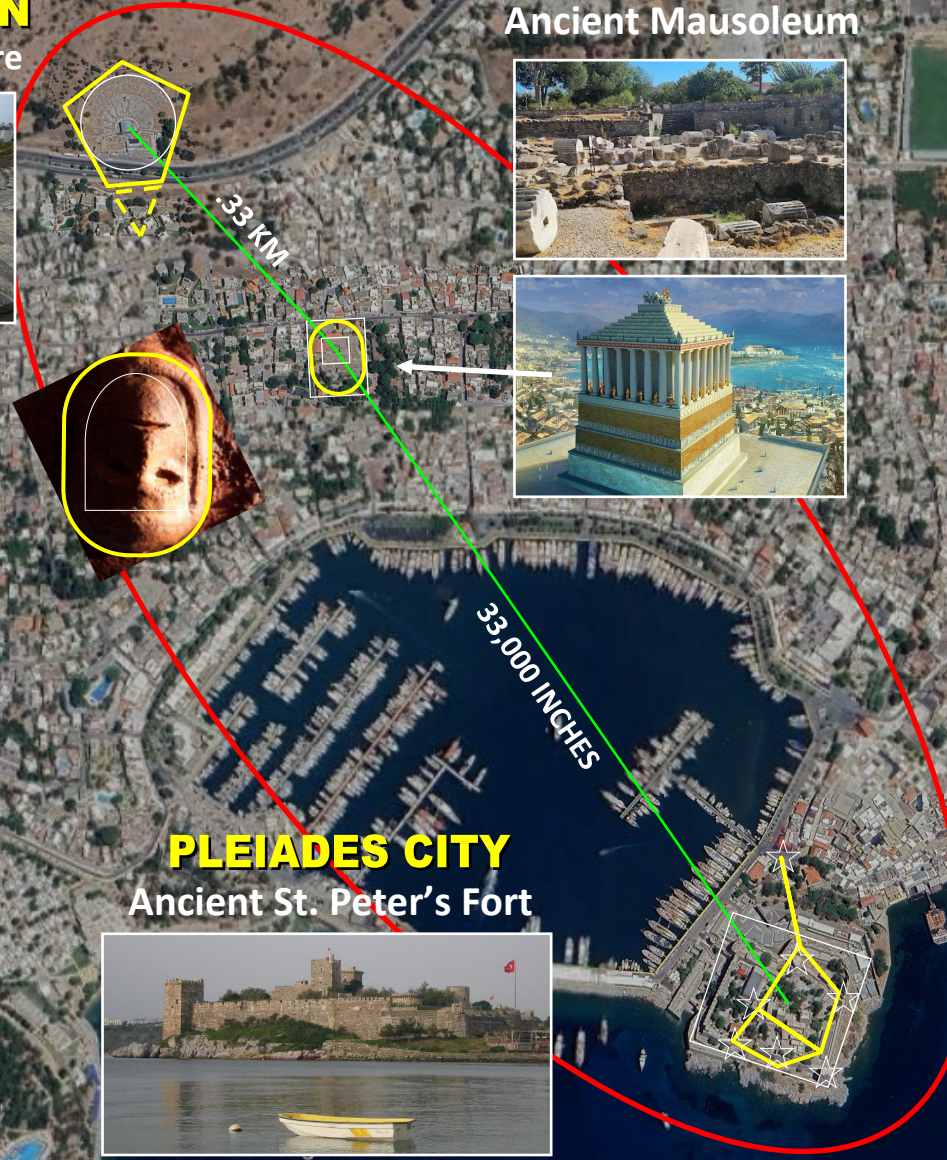

HALICARNASSUS CYDONIA STAR MAP

TURKEY

MARTIAN MOTIF TRIANGULATION PATTERN

MARTIAN MOTIF
CYDONIA, MARS
 40°44'33.60N 09°27'40.29W

D&M PENTAGON
 Ancient Greek Theatre

FACE OF ALA-LU
 Ancient Mausoleum

PLEIADES STARS
 7 DAUGHTERS OF ATLAS

PLEIADES CITY
 Ancient St. Peter's Fort

© Composition and Some Graphics by
LUIS B. VEGA
 vegapost@hotmail.com
 www.PostScripts.org
 FOR ILLUSTRATION PURPOSES ONLY

MAIN SOURCES
 Earth.Google.com
 ESA.ist - G. Neukum
 Mars.Google.com
 Wikipedia.com
 PP

Google Earth