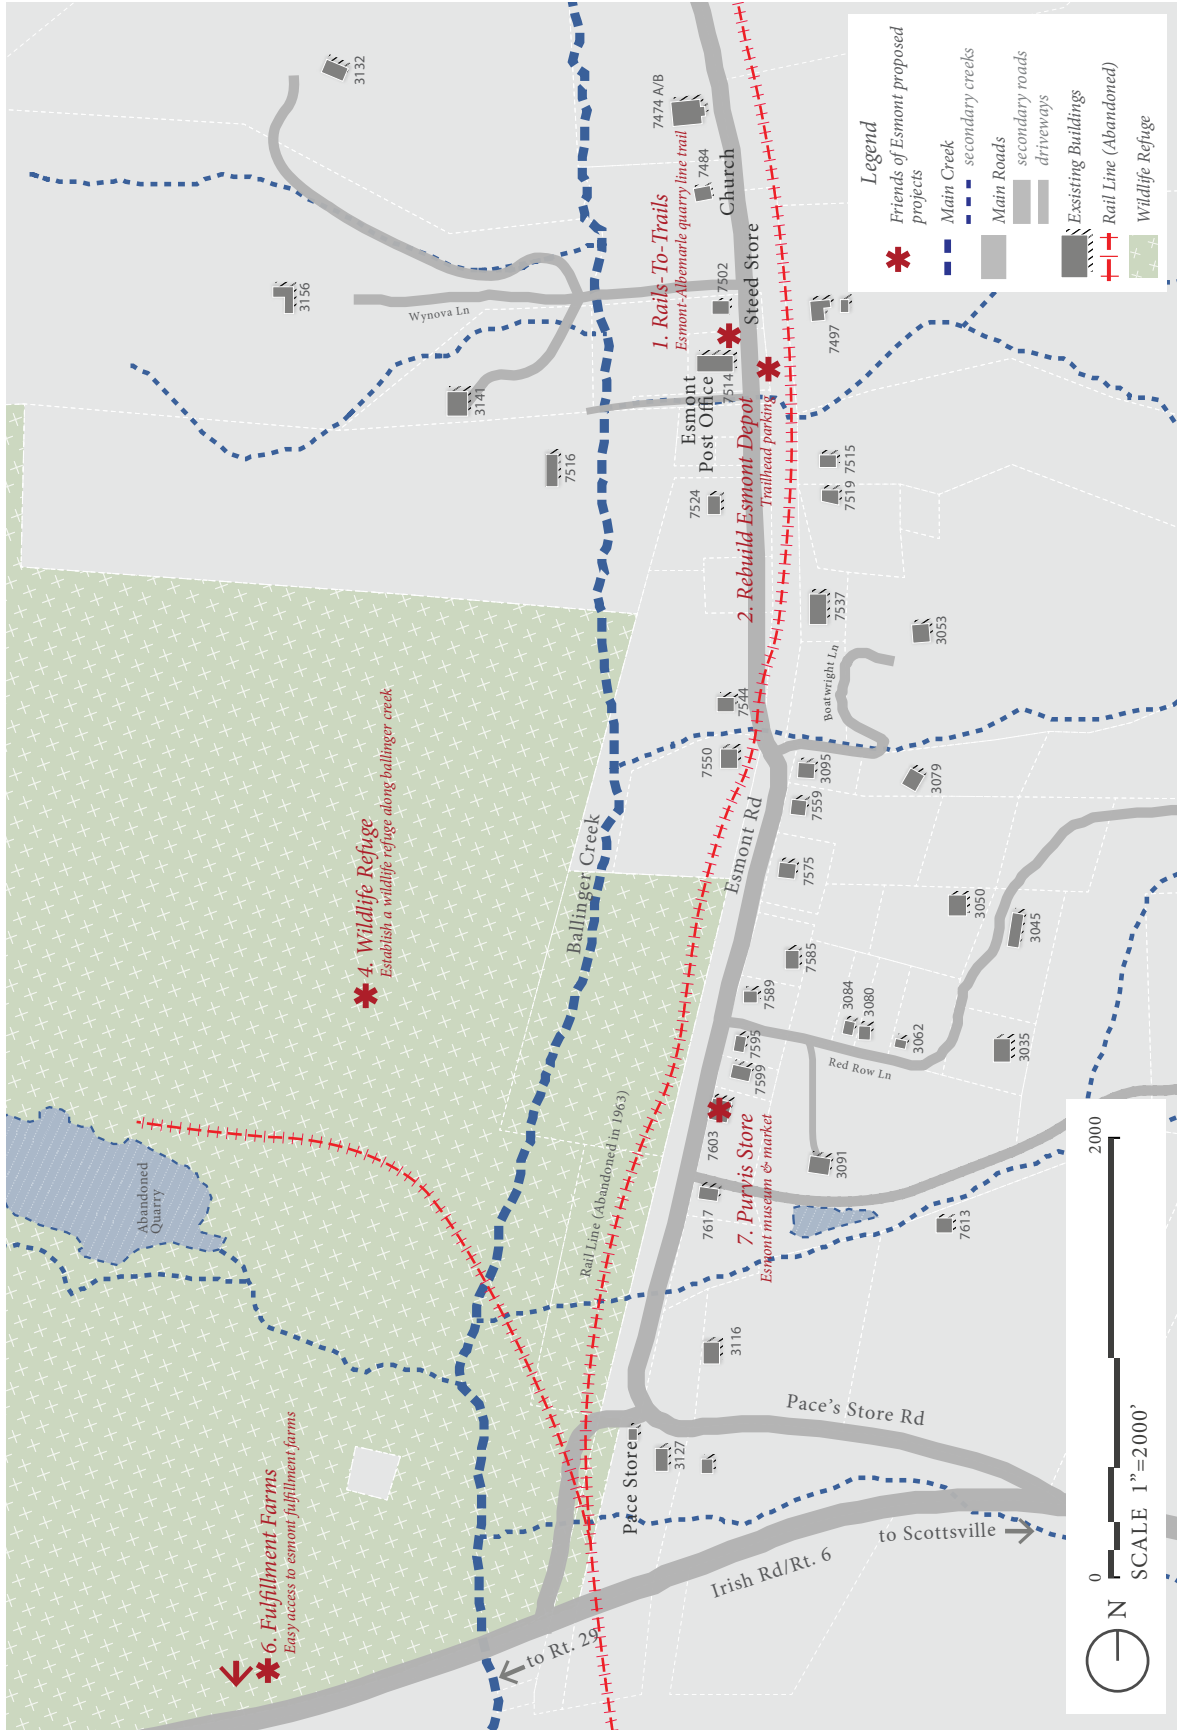

Prepared by: Brian Becker  
 Department of Community Development, Albemarle County  
 Note: The map elements depicted are graphic representations  
 are not to be construed or used as a legal description.  
 This map is for display purposes only.

Map last edited: 6/17/2019

County of  
**Albemarle**

Virginia

- Major Roads
- Railroads
- Major Water Bodies
- Major Streams
- Esmont Properties
- Scottsville Properties
- Alberene Properties

# HISTORIC VILLAGE OF ESMONT, VA