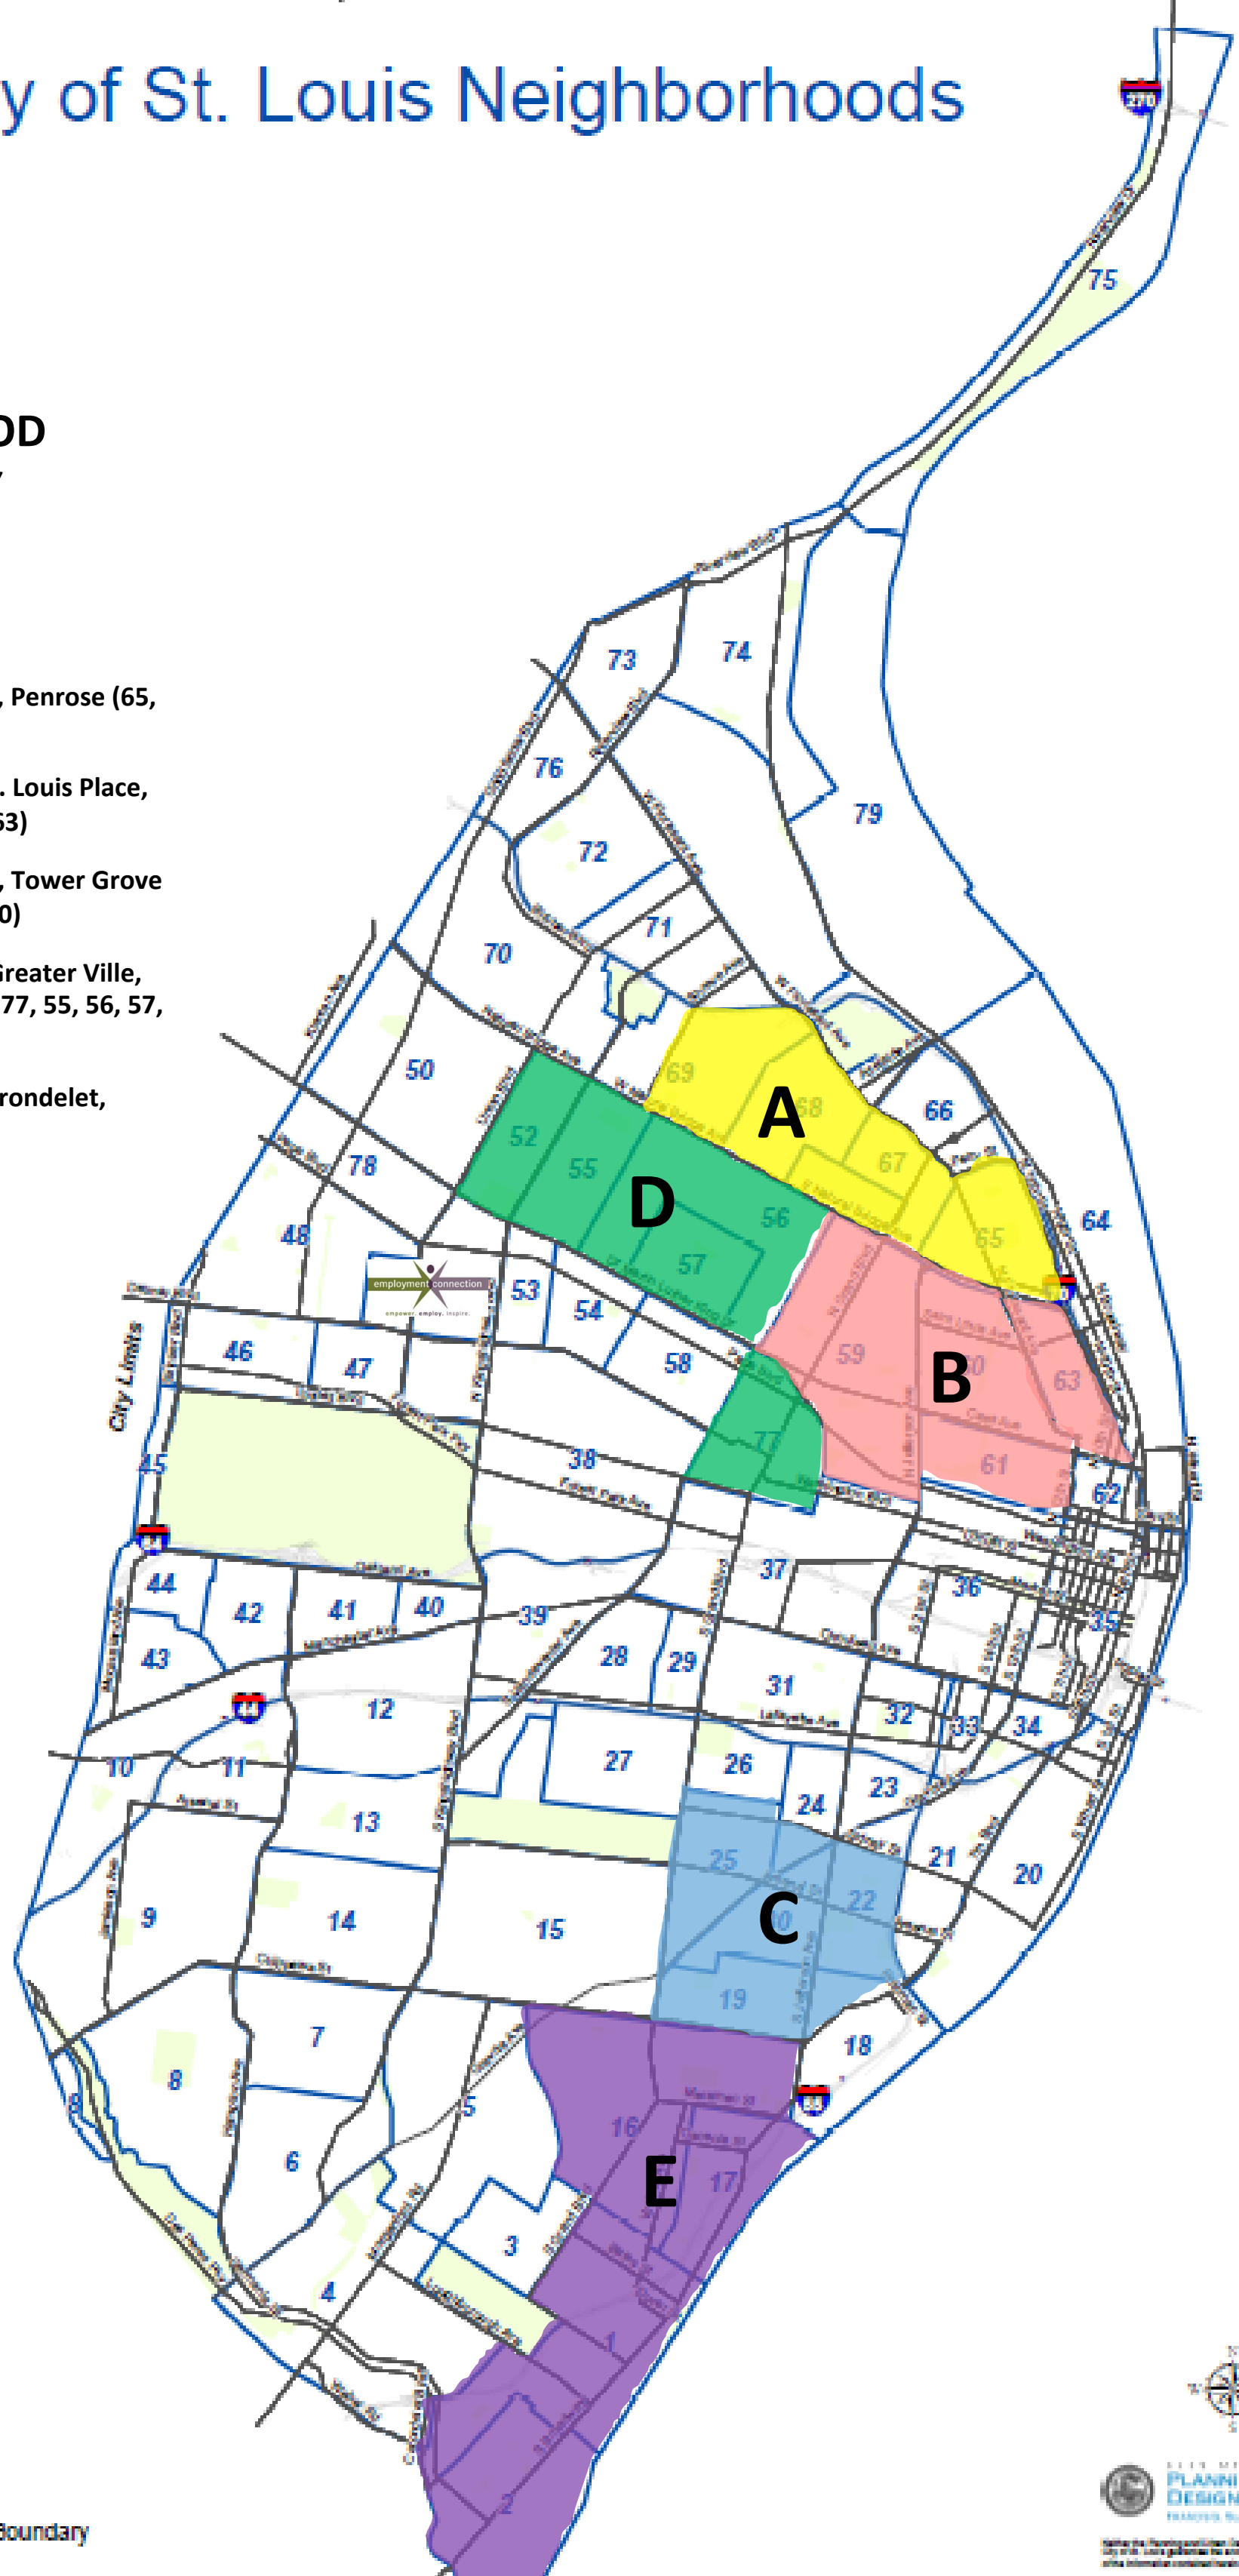

City of St. Louis Neighborhoods

TOP 5 NEIGHBORHOOD CLUSTERS SERVED BY

- A. Hyde Park, Fairground, O'Fallon, Penrose (65, 67, 68, 69)
- B. Jeff-Vander-Lou, Carr Square, St. Louis Place, Old North St. Louis (59, 60, 61, 63)
- C. Gravois Park, Benton Park West, Tower Grove East, Benton Park (19, 22, 25, 30)
- D. Covenant-Blumeyer, The Ville, Greater Ville, Kingsway East, Kingsway West (77, 55, 56, 57, 52)
- E. Mount Pleasant, Dutchtown, Carondelet, Patch (17, 16, 1, 2)

Neighborhood Boundary
City Parks