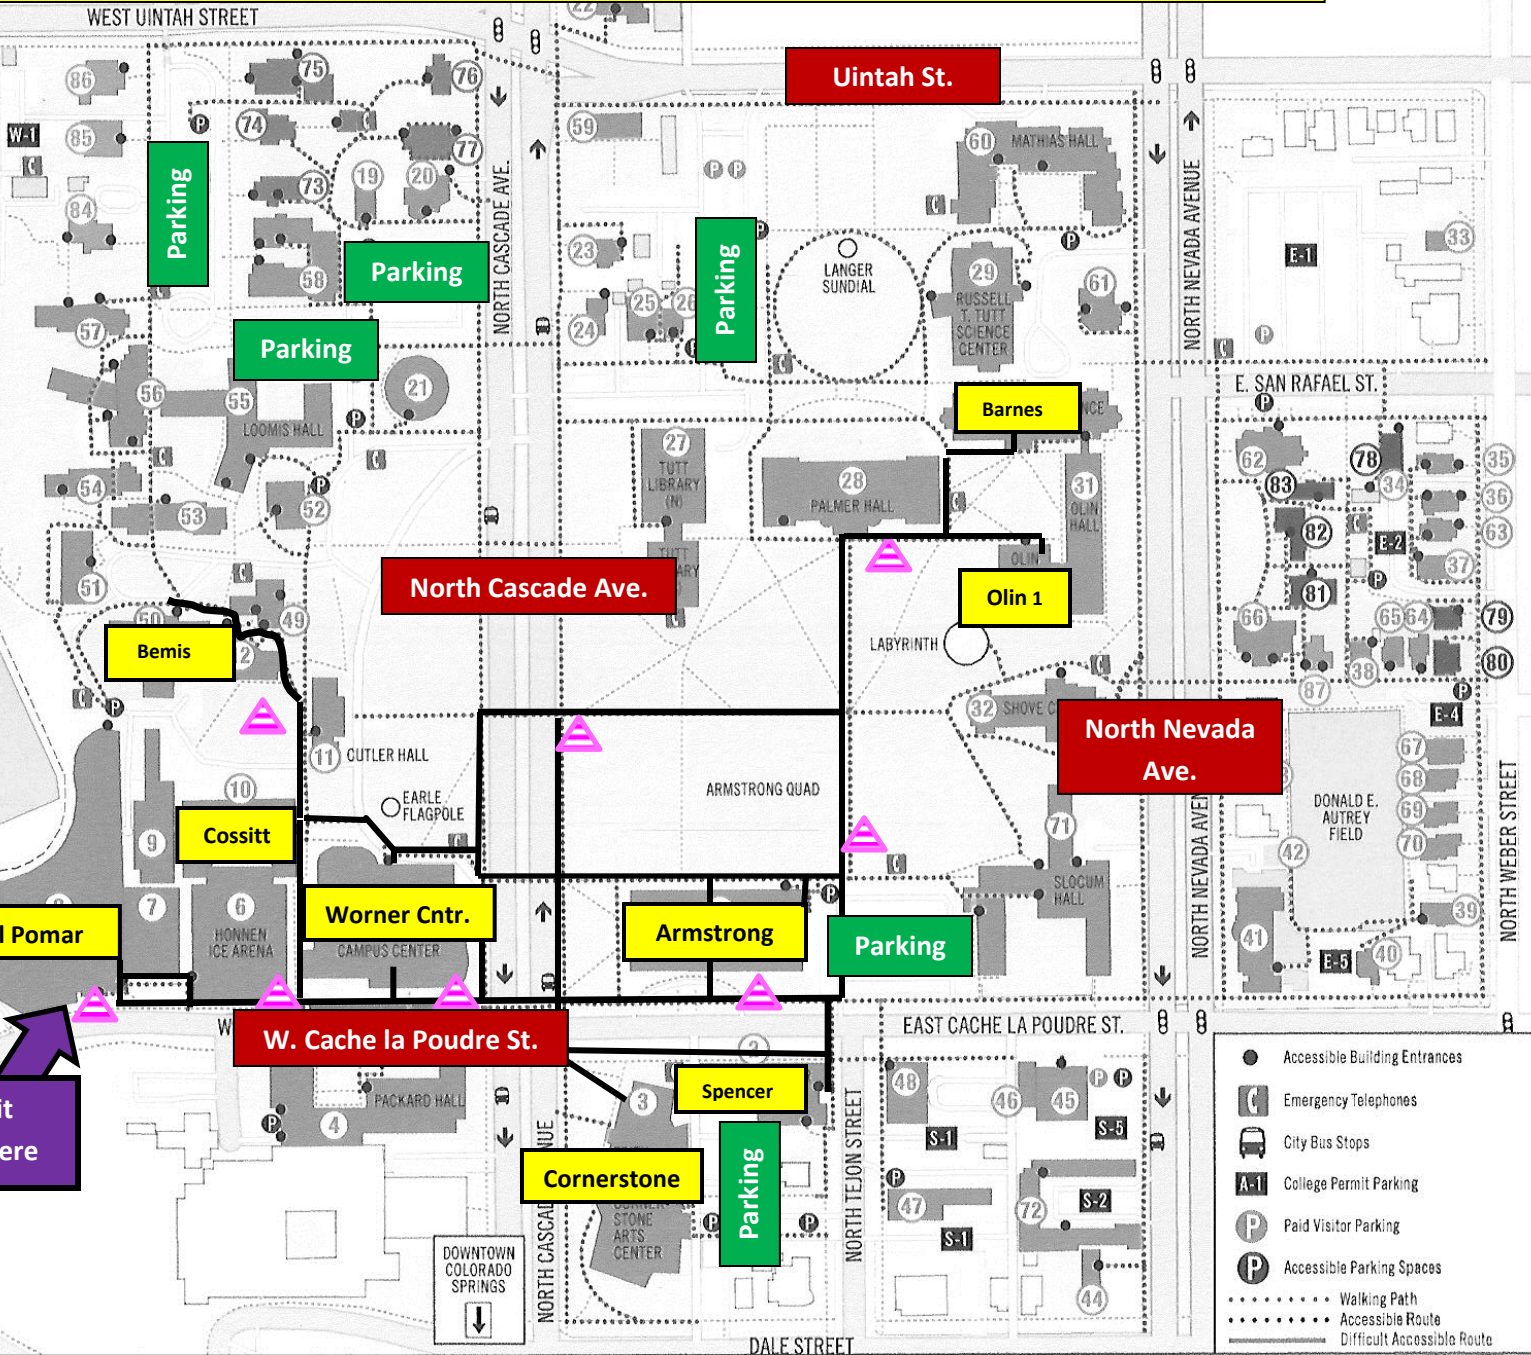

ECOC 2017 Summit Locations/Directions

Special Notes

- *To reach the 2nd floor in Cornerstone, push #3 in the elevator.
- *To reach elevator in Cossitt, follow signs straight ahead, then to right.
- *Solid lines indicate sidewalks.

Guides indicated by 

Parking on campus is by permit. However, it will not be enforced on ECOC Summit Day.

Summit Begins Here

- Accessible Building Entrances
- Emergency Telephones
- City Bus Stops
- College Permit Parking
- Paid Visitor Parking
- Accessible Parking Spaces
- Walking Path
- Accessible Route
- Difficult Accessible Route