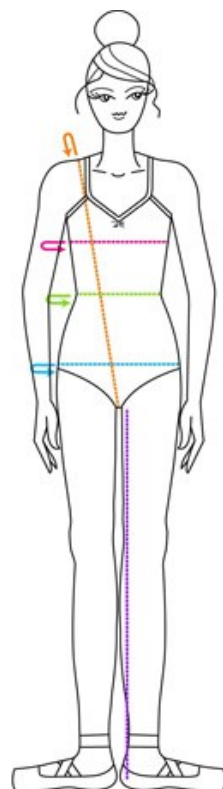

- 1-Bust
- 2-Waist
- 3-Hips
- 4-Girth
- 5-Inseam

Student Name: _____

Class: Thur 1/2nd Ballet

Costume Price: $65.00

Measurements

Bust: _____ **Hips:** _____

Waist: _____ **Girth:** _____

Size: _____

**Payment due November 7, 2024 (payable to T.A.P.). If payment is not received by the due date a costume will not be ordered for your child. There will be NO returns/exchanges for a different size.

When in doubt, order larger.**