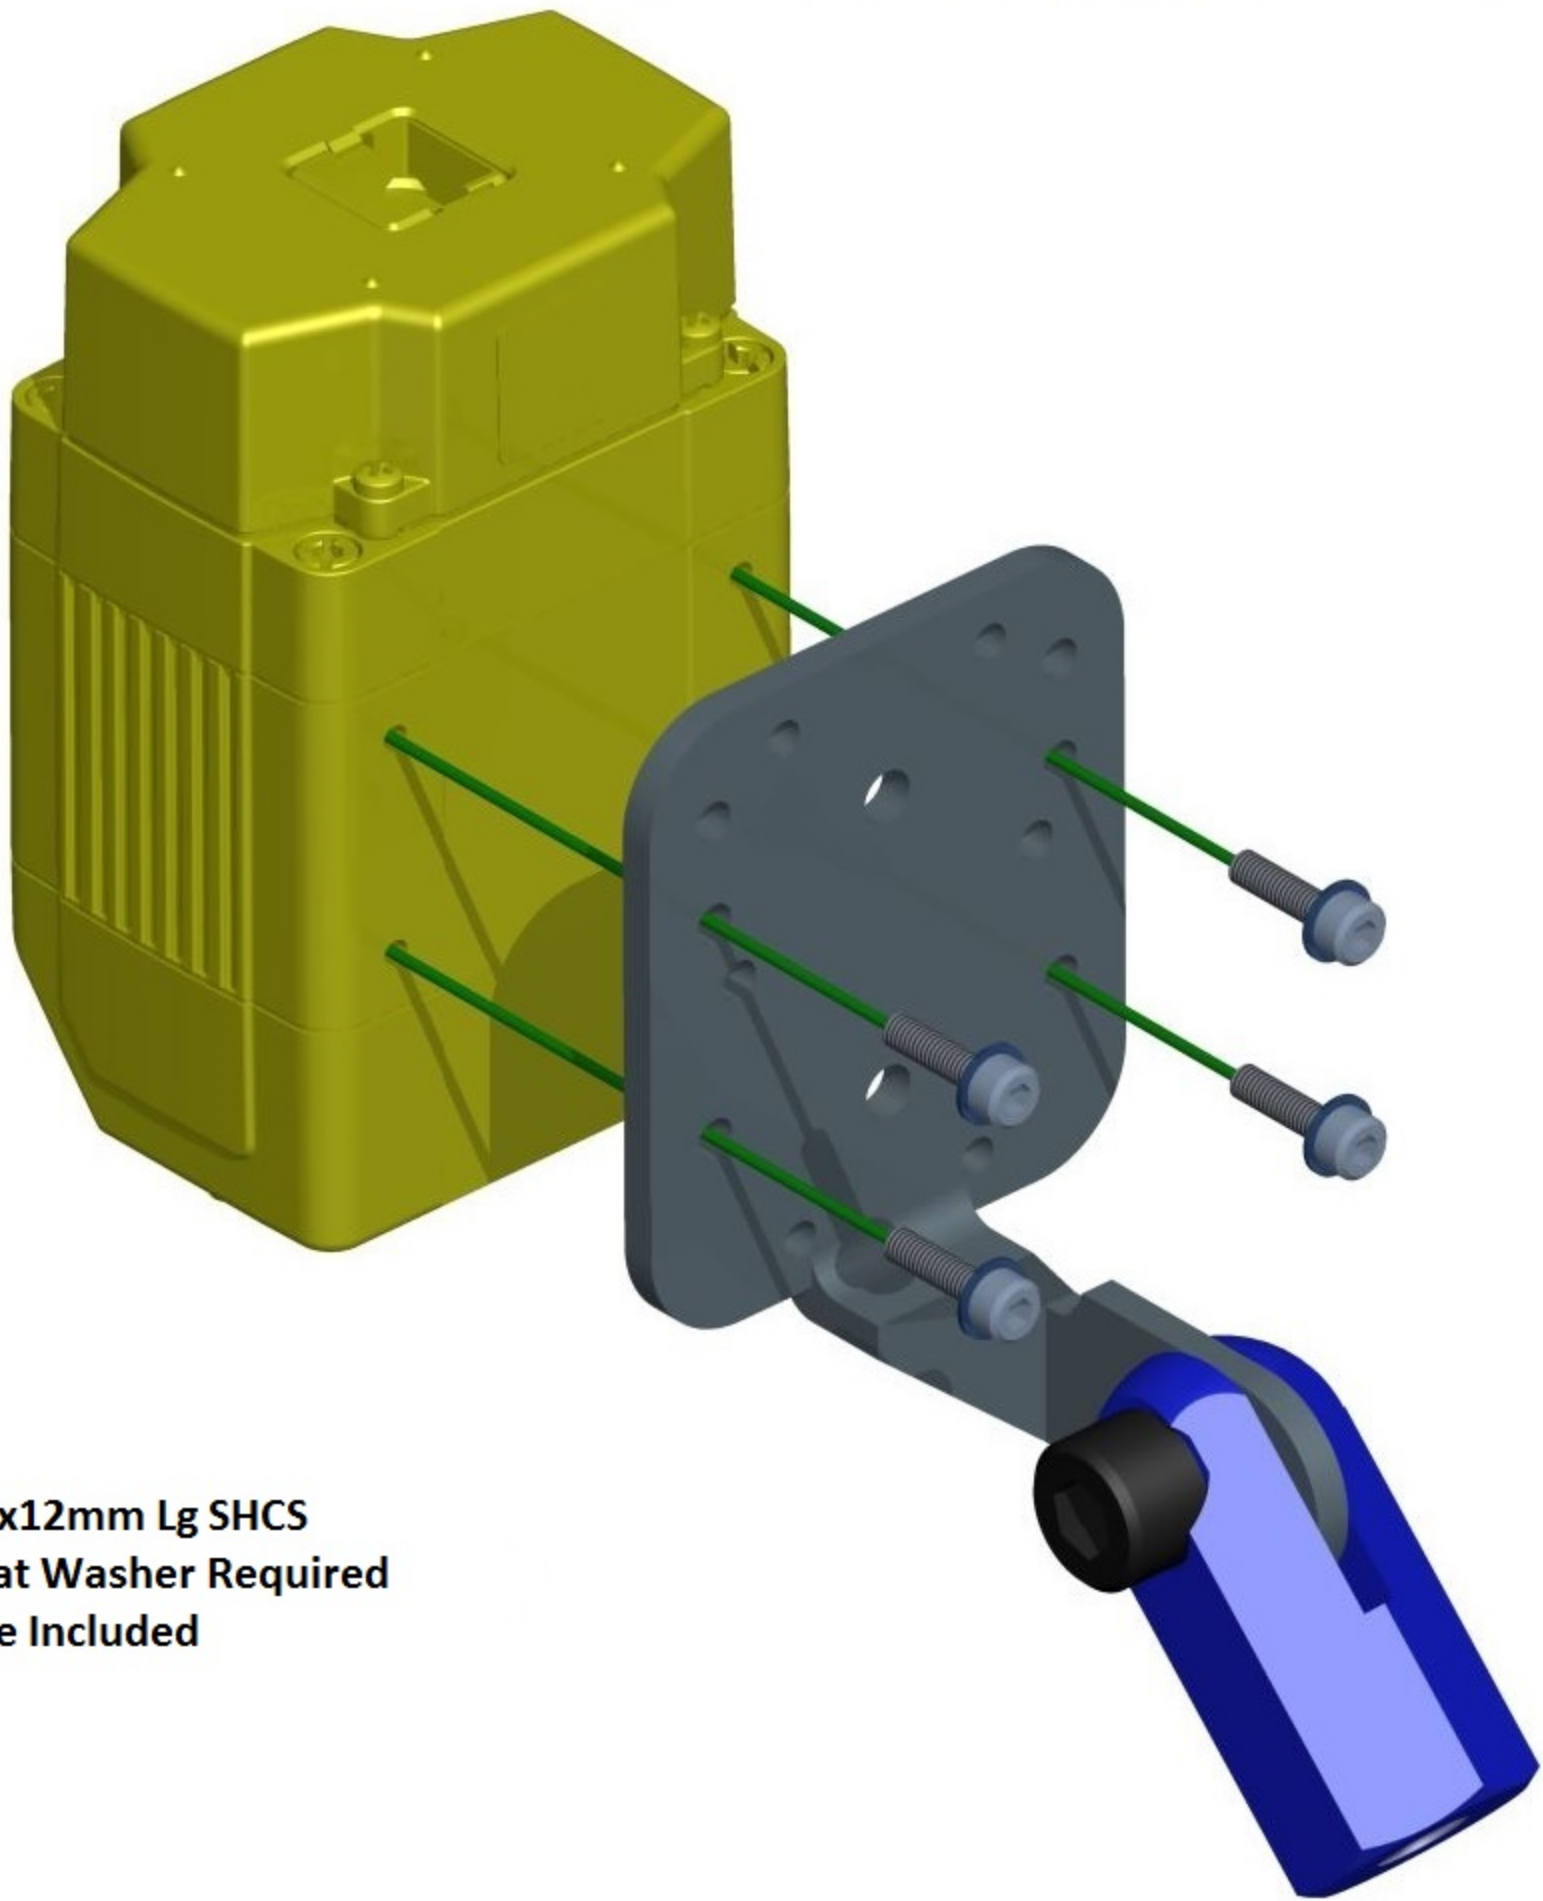

**Cognex DM300 Series
Reader Shown**

AD&D #PL-CB3A Pop-Link™ Camera Bracket 3

**(4) M3-.5x12mm Lg SHCS
(4) M3 Flat Washer Required
Hardware Included**