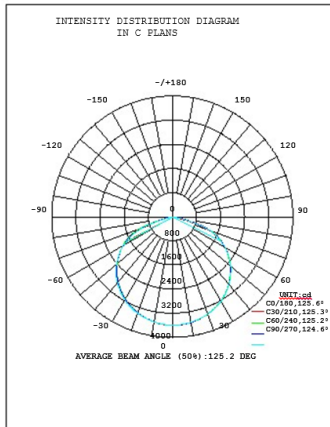

Photometrics Showing Type-5 Distribution

© Range: 0 - 90DEG
© Interval: 0.5DEG
Test System: EVERFINE GO-2000B_V1 SYSTEM V2.0.262
Humidity: 65.0%
Test Distance: 9.970m [K=1.0000]