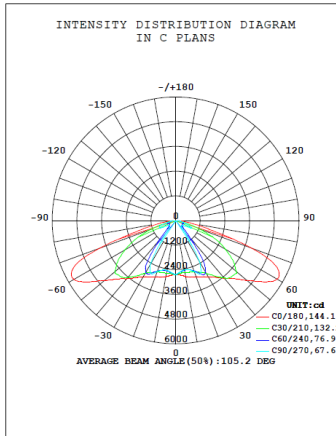

Photometrics Showing Type-2 & 3 Distribution

C Range: 0 - 360DEG
C Interval: 5.0DEG
Test Speed: HIGH
Temperature: 25.3DEG
Operators: 冯强
Test Date: 2012-07-30

γ Range: 0 - 90DEG
γ Interval: 0.5DEG
Test System: EVERFINE GO-2000B_V1 SYSTEM V2.0.262
Humidity: 65.0%
Test Distance: 9.970m [K=1.0000]
Remarks: 112W GLC-LD02

γ Range: 0 - 180DEG
γ Interval: 0.5DEG
Test System: EVERFINE GO-2000B_V1 SYSTEM V2.0.262
Humidity: 65.0%
Test Distance: 9.970m [K=1.0000]
Remarks: