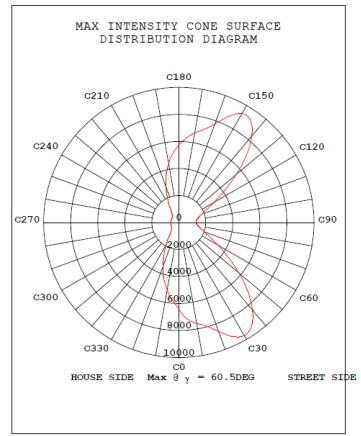

Photometrics Showing Type-2 & 3 Distribution

C Range: 0 - 360DEG
C Interval: 5.0DEG
Test Speed: HIGH
Temperature: 25.3DEG
Operators: 冯强
Test Date: 2012-07-30

γ Range: 0 - 90DEG
γ Interval: 0.5DEG
Test System: EVERFINE GO-2000B_V1 SYSTEM V2.0.262
Humidity: 65.0%
Test Distance: 9.970m [K=1.0000]
Remarks: 112W GLC-LD02

γ Range: 0 - 180DEG
γ Interval: 0.5DEG
Test System: EVERFINE GO-2000B_V1 SYSTEM V2.0.262
Humidity: 65.0%
Test Distance: 9.970m [K=1.0000]
Remarks: