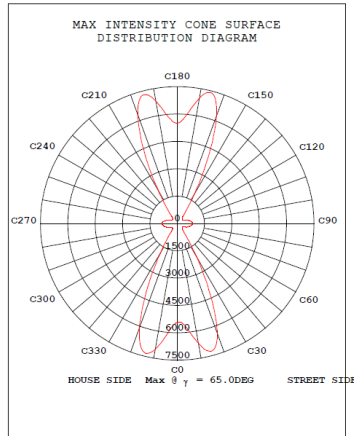

Photometrics Showing Type-2 & 3 Distribution

C Range: 0 - 360DEG
C Interval: 5.0DEG
Test Speed: HIGH
Temperature: 25.3DEG
Operators: 冯强
Test Date: 2012-07-30

γ Range: 0 - 90DEG
γ Interval: 0.5DEG
Test System: EVERFINE GO-2000B_V1 SYSTEM V2.0.262
Humidity: 65.0%
Test Distance: 9.970m [K=1.0000]
Remarks: 112W GLC-LD02

γ Range: 0 - 180DEG
γ Interval: 0.5DEG
Test System: EVERFINE GO-2000B_V1 SYSTEM V2.0.262
Humidity: 65.0%
Test Distance: 9.970m [K=1.0000]
Remarks: