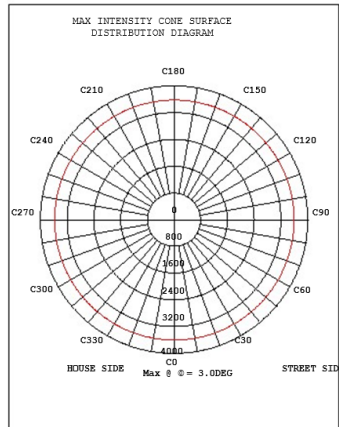

Photometrics Showing Type-5 Distribution

© Range: 0 - 90DEG
© Interval: 0.5DEG
Test System: EVERFINE GO-2000B_V1 SYSTEM V2.0.262
Humidity: 65.0%
Test Distance: 9.970m [K=1.0000]