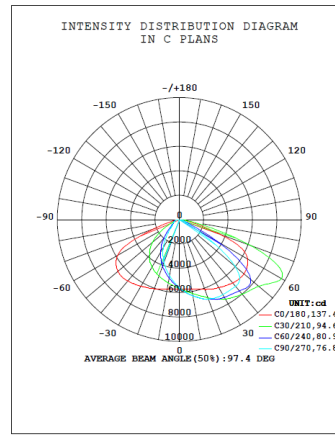

Photometrics Showing Type-2 & 3 Distribution

C Range: 0 - 360DEG
C Interval: 5.0DEG
Test Speed: HIGH
Temperature: 25.3DEG
Operators: 冯强
Test Date: 2012-07-30

γ Range: 0 - 90DEG
γ Interval: 0.5DEG
Test System: EVERFINE GO-2000B_V1 SYSTEM V2.0.262
Humidity: 65.0%
Test Distance: 9.970m [K=1.0000]
Remarks: 112W GLC-LD02

γ Range: 0 - 180DEG
γ Interval: 0.5DEG
Test System: EVERFINE GO-2000B_V1 SYSTEM V2.0.262
Humidity: 65.0%
Test Distance: 9.970m [K=1.0000]
Remarks: