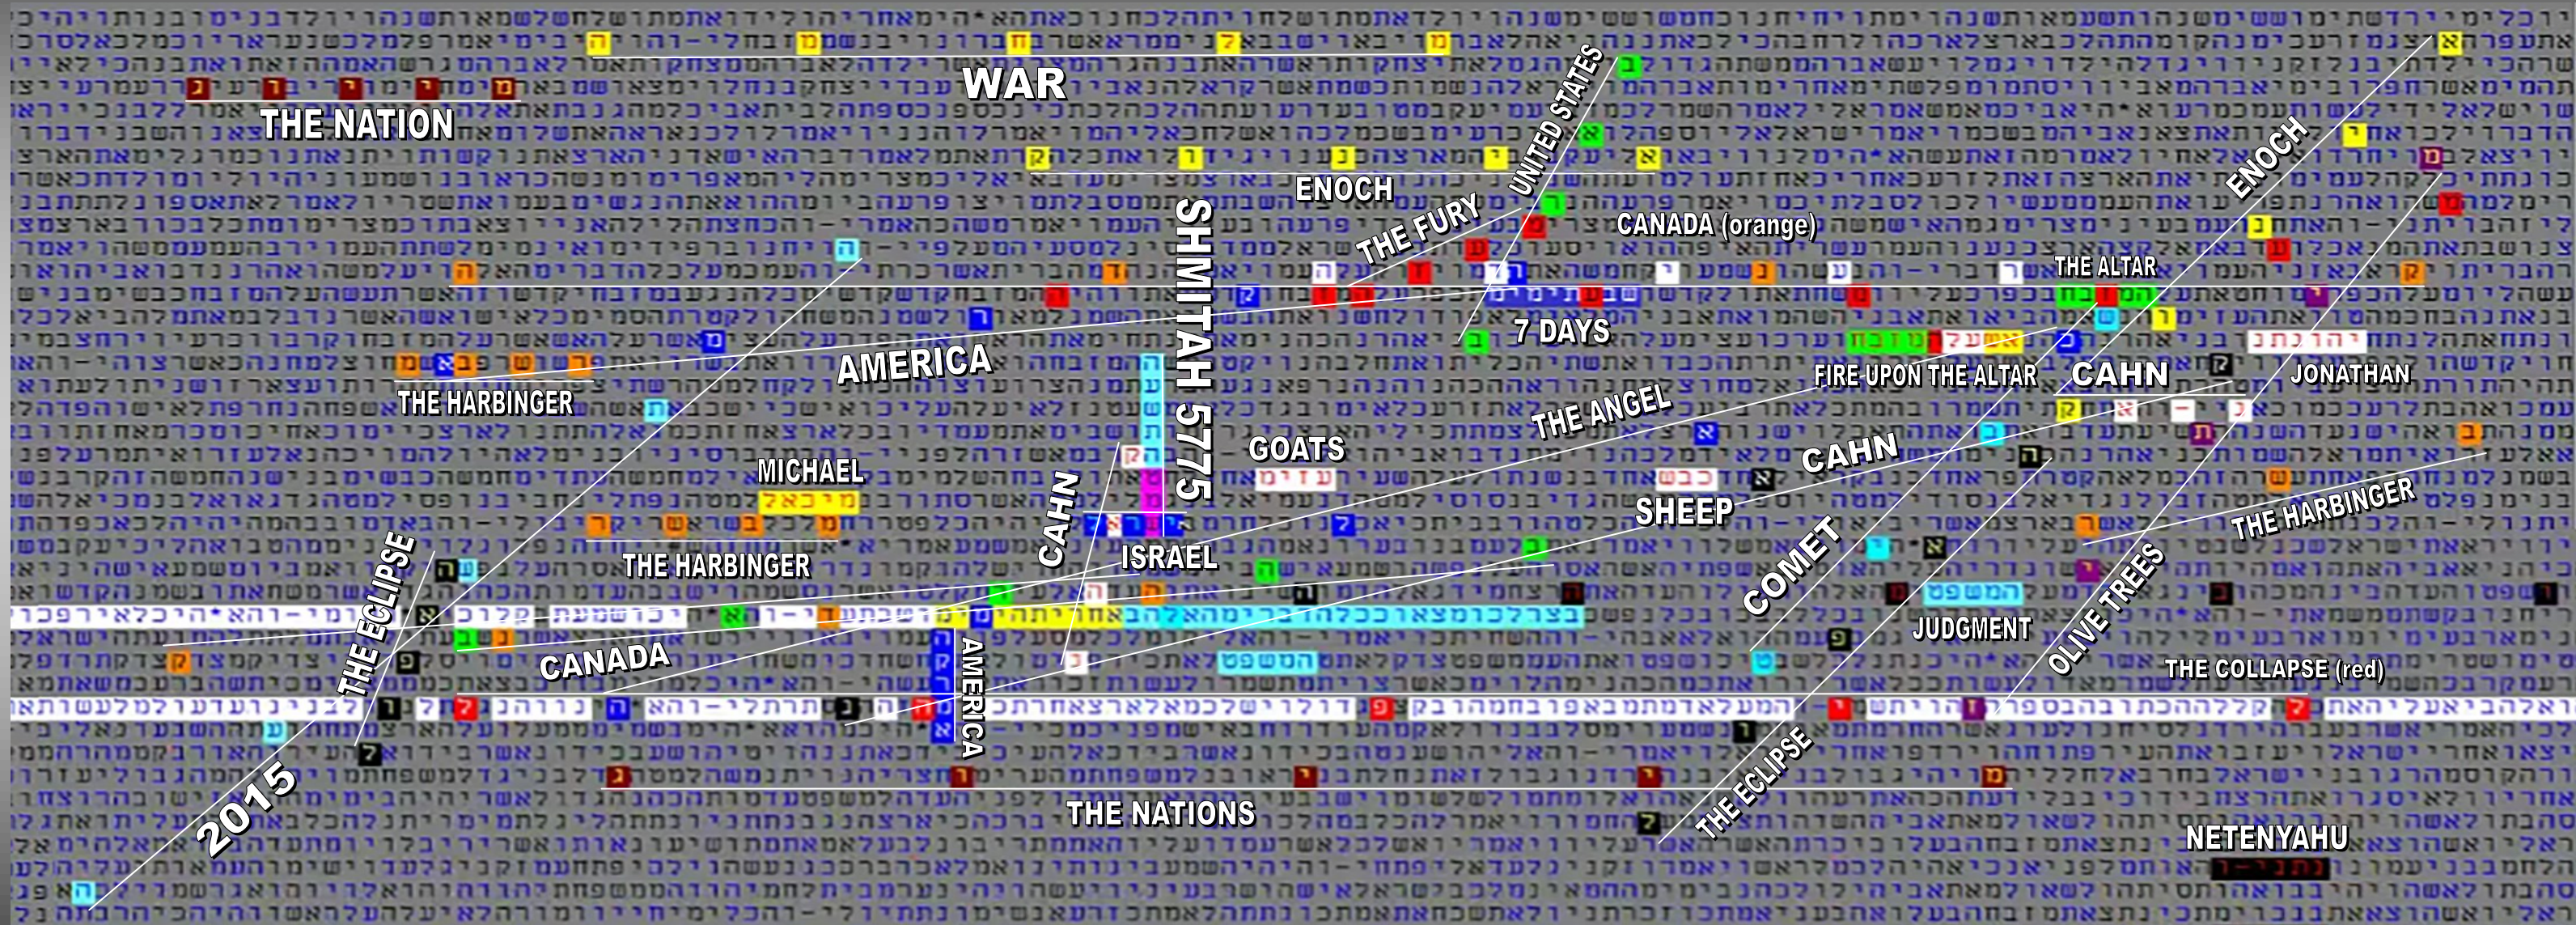

THE SHMITAH - FINAL WARNING

Bible Code Matrix of Prophecy in Scripture

© MATTHEW WRIGHT MINISTRIES
Graphic layout by Luis B. Vega

RESOURCES
youtube.com/user/TheMatt71269
biblecodenow1@gmail.com
biblecodenow.com
facebook.com/groups/codesearcher

SCRIPTURE SOURCE(S)
Old & New Testament
TorahSoft

FOR AN EXPLANATION - STUDY OF THE CHART CODE MATRIX, VISIT THE YOUTUBE CHANNEL VIDEO SERIES.
WIDTH: 9689 CENTER: 151655